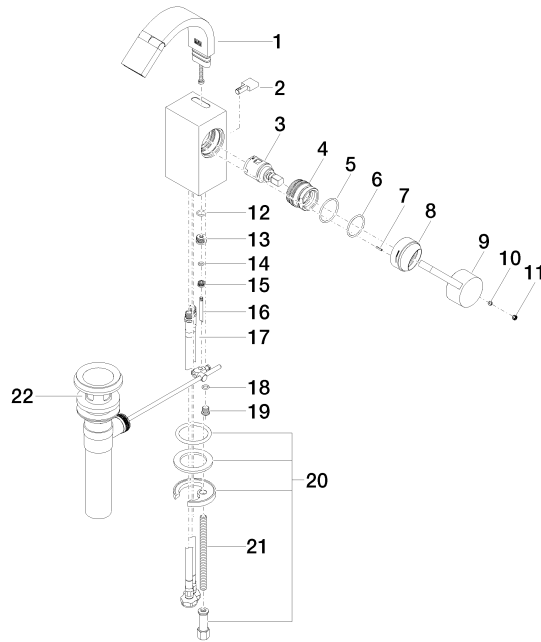

Single-lever bidet mixer with pop-up waste - Brushed Durabronz (23kt Gold)

MEM

33 600 782

- 110mm projection
- 1 1/4" pop-up waste
- ball-joint pivotable through 44°
- rectangular, air-enriched flow
- height of mixer 180 mm
- height up to aerator 140 mm
- hole diameter 35 mm
- 2 x pressure hose with 3/8" cap nut
- max. flow 6 l/min

Fits: MEM, CYO

	Brushed Durabronz (23kt Gold)	33 600 782-28 0010
	Chrome	33 600 782-00 0010
	Brushed Platinum	33 600 782-06 0010
	Dark Chrome	33 600 782-19 0010
	Brushed Dark Platinum	33 600 782-99 0010

33 600 782

33 600 782

Parts for other
finishes can be found
here: [Chrome](#)

Single-lever bidet mixer with pop-up waste - Brushed Durabrass (23kt Gold)

MEM

33 600 782

Spare parts list

No.	Item Number	Name	Quantity used	Delivery time
1	90 28 22 265 00-28	spout	1	20
2	09 20 78 032-28	handle	1	20
3	90 15 05 042 00 90	cartridge	1	2
4	09 24 04 288 90	nut	1	2
5	09 14 10 137 90	seal	1	2
6	90 14 10 063 00 90	seal	1	2
7	09 31 11 152 90	pin	1	2
8	09 28 30 028-28	cover	1	20
9	09 20 78 057-28	handle	1	20
10	90 31 11 063 00 90	pin	1	2
11	90 31 20 109 00 90	plug	1	2
12	09 14 10 042 90	seal	1	2
13	09 24 04 289-28	nipple	1	20
14	09 14 10 166 90	seal	1	2
15	09 24 04 290 90	nipple	1	2
16	09 31 09 080-28	pull-rod	1	20
17	04 30 04 106 00 90	hose	2	2
18	09 14 10 132 90	seal	1	2
19	09 31 20 027 10-00	plug	1	10
20	04 30 11 038 75 90	fixing set	1	2
21	09 31 11 012 90	pin	1	2
22	90 11 01 023 00-28	pop-up waste	1	20