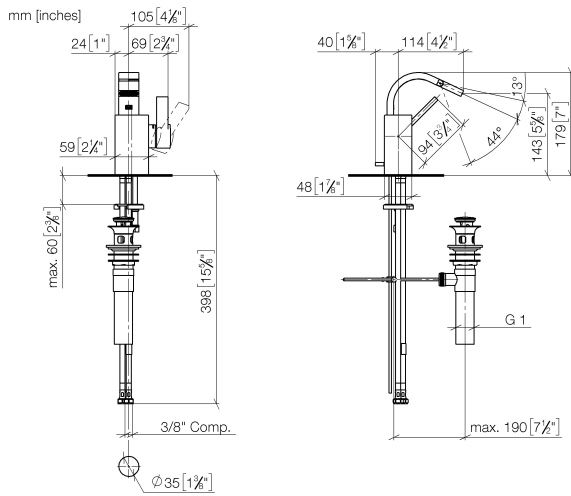

Single-lever bidet mixer with pop-up waste - Brushed Durabronz (23kt Gold)

MEM

33 600 782

- 110mm projection
- 1 1/4" pop-up waste
- ball-joint pivotable through 44°
- rectangular, air-enriched flow
- height of mixer 180 mm
- height up to aerator 140 mm
- hole diameter 35 mm
- 2 x pressure hose with 3/8" cap nut
- max. flow 6 l/min

Fits: MEM, CYO

	Brushed Durabronz (23kt Gold)	33 600 782-28 0010
	Chrome	33 600 782-00 0010
	Brushed Platinum	33 600 782-06 0010
	Dark Chrome	33 600 782-19 0010
	Brushed Dark Platinum	33 600 782-99 0010

33 600 782

33 600 782

Parts for other
finishes can be found
here: [Chrome](#)

Single-lever bidet mixer with pop-up waste - Brushed Durabrass (23kt Gold)

MEM

33 600 782

Spare parts list

No.	Item Number	Name	Quantity used	Delivery time
1	90 28 22 265 00-28	spout	1	20
2	09 20 78 032-28	handle	1	20
3	90 15 05 042 00 90	cartridge	1	2
4	09 24 04 288 90	nut	1	2
5	09 14 10 137 90	seal	1	2
6	90 14 10 063 00 90	seal	1	2
7	09 31 11 152 90	pin	1	2
8	09 28 30 028-28	cover	1	20
9	09 20 78 057-28	handle	1	20
10	90 31 11 063 00 90	pin	1	2
11	90 31 20 109 00 90	plug	1	2
12	09 14 10 042 90	seal	1	2
13	09 24 04 289-28	nipple	1	20
14	09 14 10 166 90	seal	1	2
15	09 24 04 290 90	nipple	1	2
16	09 31 09 080-28	pull-rod	1	20
17	04 30 04 106 00 90	hose	2	2
18	09 14 10 132 90	seal	1	2
19	09 31 20 027 10-00	plug	1	10
20	04 30 11 038 75 90	fixing set	1	2
21	09 31 11 012 90	pin	1	2
22	90 11 01 023 00-28	pop-up waste	1	20