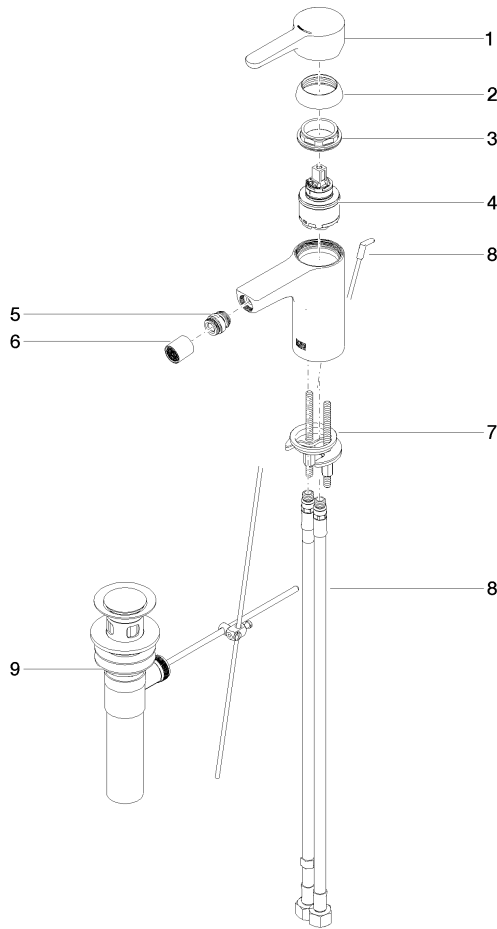

DORNBACHT YAMOU Single-lever bidet mixer with pop-up waste - Soft Black

33 600 831

- 118mm projection
- 1 1/4" pop-up waste
- ball-joint pivotable through 15° (in any direction)
- circular, air-enriched flow
- height of mixer 126 mm
- height up to aerator 90 mm
- hole diameter 35 mm
- 2 x pressure hose with 3/8" cap nut
- max. flow 5.4 l/min

	Soft Black	33 600 831-69 0010
	Chrome	33 600 831-00 0010

DORNBRACHT YAMOU Single-lever bidet mixer with pop-up waste - Soft Black

33 600 831
mm [inches]

Flow rate chart

DORNBRACHT YAMOU Single-lever bidet mixer with pop-up waste - Soft Black

33 600 831

Parts for other finishes can be found here: [Chrome](#)

Spare parts list

No.	Item Number	Name	Quantity used	Delivery time
1	90 20 83 002 00-69	handle	1	2
2	90 21 02 400 00-69	cover	1	2
3	90 23 10 140 00 90	nut	1	2
4	90 15 05 502 00 90	cartridge	1	2
5	90 21 40 008 00-69	joint	1	2
6	90 23 01 178 00-69	aerator	1	-
Spare part can no longer be ordered, please order the replacement item				
7	90 30 11 504 00 90	fixing set	1	2
8	90 30 04 110 03 90	hose	1	2
9	90 11 01 200 01-69	pop-up waste	1	2