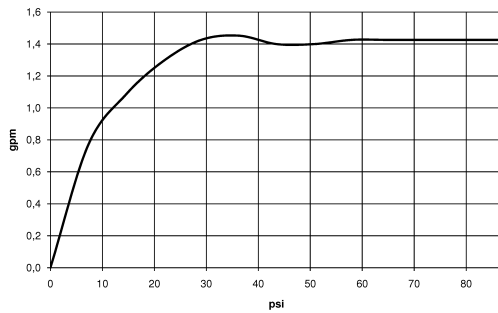

	Soft Black	33 600 831-69 0010
	Chrome	33 600 831-00 0010

DORNBRACHT YAMOU Single-lever bidet mixer with pop-up waste - Soft Black

33 600 831
mm [inches]

Flow rate chart

DORNBRACHT YAMOU Single-lever bidet mixer with pop-up waste - Soft Black