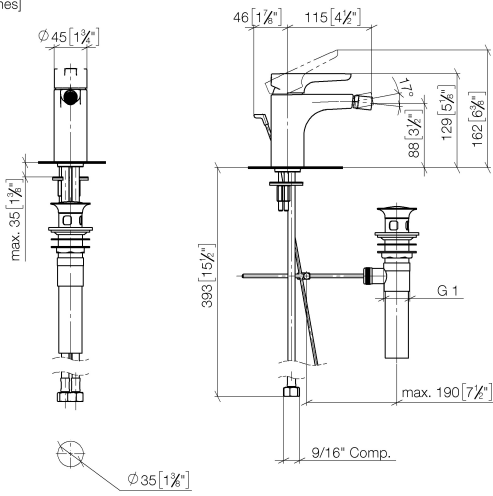

DORNBACHT YAMOU Single-lever bidet mixer with pop-up waste - Soft Black

33 600 831

- 118mm projection
- 1 1/4" pop-up waste
- ball-joint pivotable through 15° (in any direction)
- circular, air-enriched flow
- height of mixer 126 mm
- height up to aerator 90 mm
- hole diameter 35 mm
- 2 x pressure hose with 3/8" cap nut
- max. flow 5.4 l/min

	Soft Black	33 600 831-69 0010
	Chrome	33 600 831-00 0010

DORNBRACHT YAMOU Single-lever bidet mixer with pop-up waste - Soft Black

33 600 831
mm [inches]

Flow rate chart

DORNBRACHT YAMOU Single-lever bidet mixer with pop-up waste - Soft Black

33 600 831

Parts for other finishes can be found here: [Chrome](#)

Spare parts list

No.	Item Number	Name	Quantity used	Delivery time
1	90 20 83 002 00-69	handle	1	2
2	90 21 02 400 00-69	cover	1	2
3	90 23 10 140 00 90	nut	1	2
4	90 15 05 502 00 90	cartridge	1	2
5	90 21 40 008 00-69	joint	1	2
6	90 23 01 178 00-69	aerator	1	-
Spare part can no longer be ordered, please order the replacement item				
7	90 30 11 504 00 90	fixing set	1	2
8	90 30 04 110 03 90	hose	1	2
9	90 11 01 200 01-69	pop-up waste	1	2