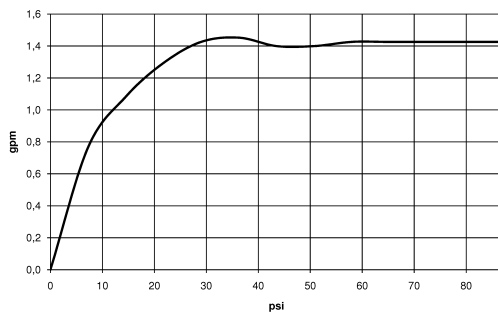

DORNBACHT YARRE Single-lever bidet mixer with pop-up waste - Soft Black

33 600 832

- 124mm projection
- 1 1/4" pop-up waste
- ball-joint pivotable through 15° (in any direction)
- circular, air-enriched flow
- height of mixer 126 mm
- height up to aerator 90 mm
- hole diameter 35 mm
- 2 x pressure hose with 3/8" cap nut
- max. flow 5.4 l/min

	Soft Black	33 600 832-69 0010
	Chrome	33 600 832-00 0010

DORNBRACHT YARRE Single-lever bidet mixer with pop-up waste - Soft Black

33 600 832

Flow rate chart

DORNBACHT YARRE Single-lever bidet mixer with pop-up waste - Soft Black