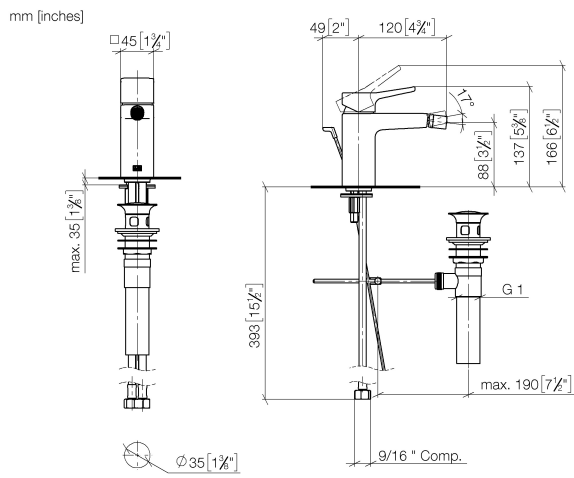

DORNBACHT YARRE Single-lever bidet mixer with pop-up waste - Soft Black

33 600 832

- 124mm projection
- 1 1/4" pop-up waste
- ball-joint pivotable through 15° (in any direction)
- circular, air-enriched flow
- height of mixer 126 mm
- height up to aerator 90 mm
- hole diameter 35 mm
- 2 x pressure hose with 3/8" cap nut
- max. flow 5.4 l/min

	Soft Black	33 600 832-69 0010
	Chrome	33 600 832-00 0010

DORNBRACHT YARRE Single-lever bidet mixer with pop-up waste - Soft Black

33 600 832

Flow rate chart

DORNBACHT YARRE Single-lever bidet mixer with pop-up waste - Soft Black

33 600 832

Parts for other finishes can be found here: [Chrome](#)

Spare parts list

No.	Item Number	Name	Quantity used	Delivery time
1	90 20 83 004 00-69	handle	1	2
2	90 21 02 400 00-69	cover	1	2
3	90 23 10 140 00 90	nut	1	2
4	90 15 05 502 00 90	cartridge	1	2
5	90 21 40 008 00-69	joint	1	2
6	90 23 01 178 00-69	aerator	1	-
Spare part can no longer be ordered, please order the replacement item				
7	90 30 11 504 00 90	fixing set	1	2
8	90 30 04 110 03 90	hose	1	2
9	90 11 01 200 01-69	pop-up waste	1	2