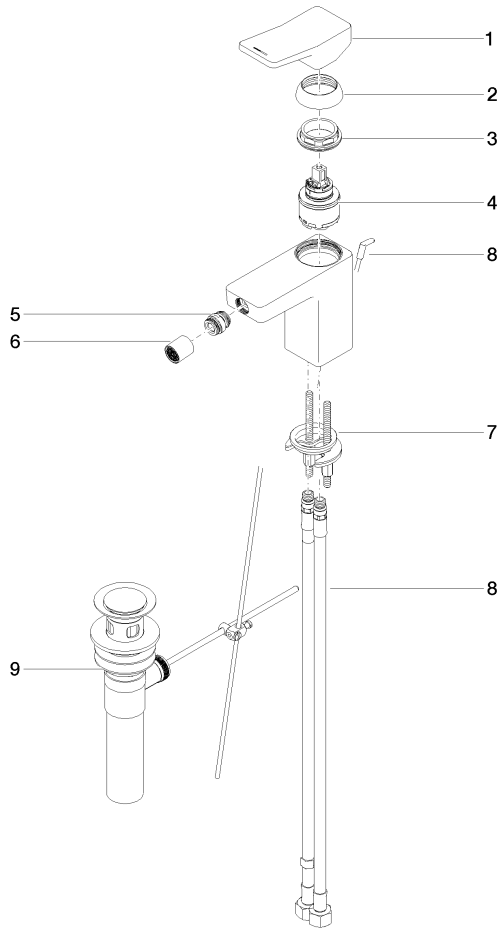

DORNBACHT YARRE Single-lever bidet mixer with pop-up waste - Soft Black

33 600 832

- 124mm projection
- 1 1/4" pop-up waste
- ball-joint pivotable through 15° (in any direction)
- circular, air-enriched flow
- height of mixer 126 mm
- height up to aerator 90 mm
- hole diameter 35 mm
- 2 x pressure hose with 3/8" cap nut
- max. flow 5.4 l/min

	Soft Black	33 600 832-69 0010
	Chrome	33 600 832-00 0010

DORNBRACHT YARRE Single-lever bidet mixer with pop-up waste - Soft Black

33 600 832

Flow rate chart

DORNBACHT YARRE Single-lever bidet mixer with pop-up waste - Soft Black

33 600 832

Parts for other finishes can be found here: [Chrome](#)

Spare parts list

No.	Item Number	Name	Quantity used	Delivery time
1	90 20 83 004 00-69	handle	1	2
2	90 21 02 400 00-69	cover	1	2
3	90 23 10 140 00 90	nut	1	2
4	90 15 05 502 00 90	cartridge	1	2
5	90 21 40 008 00-69	joint	1	2
6	90 23 01 178 00-69	aerator	1	-
Spare part can no longer be ordered, please order the replacement item				
7	90 30 11 504 00 90	fixing set	1	2
8	90 30 04 110 03 90	hose	1	2
9	90 11 01 200 01-69	pop-up waste	1	2