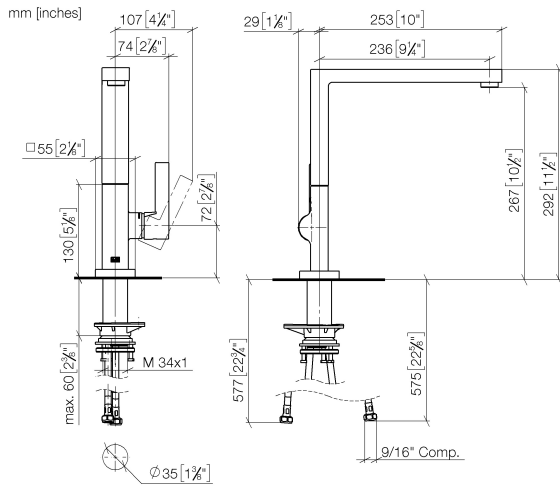

**LOT Single-lever mixer - Brushed Platinum**

LOT

33 800 680

- 236mm projection
- pivotable spout 360°
- air-enriched flow
- height of mixer 292 mm
- height up to aerator 267 mm
- hole diameter 35 mm
- 2 x pressure hose with 3/8" cap nut
- max. flow 5.7 l/min at 3 bar flow pressure
- lead-free
- This product can help a building meet the requirements of Green Building Rating Systems, e.g. LEED®, BREEAM®, DGNB

**Recommended miscellaneous**

**AIR SWITCH Control button - Brushed Platinum** 10 714 970-06

**Recommended miscellaneous**

**Dispenser with rosette - Brushed Platinum** 82 439 970-06

33 800 680

**Flow rate chart**

**Codes & Standards**

California Energy  
Commission  
(CEC)

33 800 680

Parts for other finishes can be found here: [Chrome](#)

**Spare parts list**

No.	Item Number	Name	Quantity used	Delivery time
1	90 11 06 218 01-06	spout	1	-
Spare part can no longer be ordered, please order the replacement item				
2	09 31 11 044 90	pin	1	2
3	90 31 20 087 00-06	plug	1	10
4	90 15 05 042 00 90	cartridge	1	2
5	09 24 04 266 90	nut	1	2
6	90 28 30 052 00-06	cover	1	10
7	90 20 86 004 00-06	handle	1	10
8	04 30 04 103 00 90	hose	2	2
9	90 30 10 057 00 90	fixing set	1	-
Spare part can no longer be ordered, please order the replacement item				
10	90 27 86 004 00-06	rosette	1	-
Spare part can no longer be ordered, please order the replacement item				
11	90 28 10 207 00 90	gasket kit	1	10