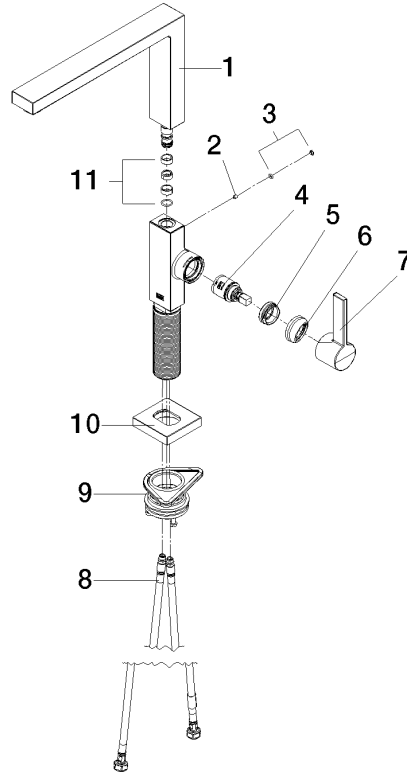

**LOT Single-lever mixer - Brushed Platinum**

LOT

33 800 680

- 236mm projection
- pivotable spout 360°
- air-enriched flow
- height of mixer 292 mm
- height up to aerator 267 mm
- hole diameter 35 mm
- 2 x pressure hose with 3/8" cap nut
- max. flow 5.7 l/min at 3 bar flow pressure
- lead-free
- This product can help a building meet the requirements of Green Building Rating Systems, e.g. LEED®, BREEAM®, DGNB

**Recommended miscellaneous**

**AIR SWITCH Control button - Brushed Platinum** 10 714 970-06

**Recommended miscellaneous**

**Dispenser with rosette - Brushed Platinum** 82 439 970-06

33 800 680

**Flow rate chart**

**Codes & Standards**

California Energy  
Commission  
(CEC)

33 800 680

Parts for other finishes can be found here: [Chrome](#)

**Spare parts list**

No.	Item Number	Name	Quantity used	Delivery time
1	90 11 06 218 01-06	spout	1	-
Spare part can no longer be ordered, please order the replacement item				
2	09 31 11 044 90	pin	1	2
3	90 31 20 087 00-06	plug	1	10
4	90 15 05 042 00 90	cartridge	1	2
5	09 24 04 266 90	nut	1	2
6	90 28 30 052 00-06	cover	1	10
7	90 20 86 004 00-06	handle	1	10
8	04 30 04 103 00 90	hose	2	2
9	90 30 10 057 00 90	fixing set	1	-
Spare part can no longer be ordered, please order the replacement item				
10	90 27 86 004 00-06	rosette	1	-
Spare part can no longer be ordered, please order the replacement item				
11	90 28 10 207 00 90	gasket kit	1	10