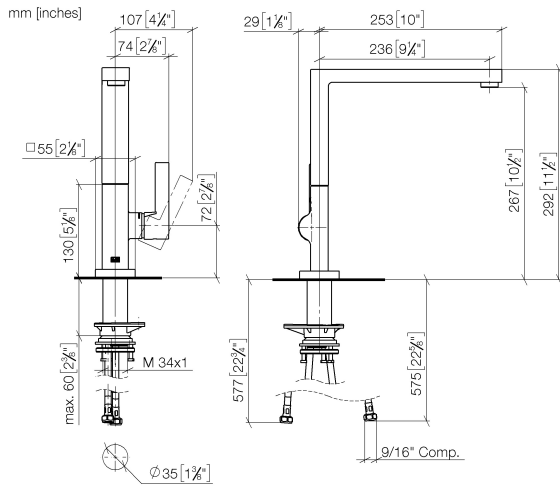

**LOT Single-lever mixer - Brushed Durabron (23kt Gold)**

LOT

33 800 680

- 236mm projection
- pivotable spout 360°
- air-enriched flow
- height of mixer 292 mm
- height up to aerator 267 mm
- hole diameter 35 mm
- 2 x pressure hose with 3/8" cap nut
- max. flow 5.7 l/min at 3 bar flow pressure
- lead-free
- This product can help a building meet the requirements of Green Building Rating Systems, e.g. LEED®, BREEAM®, DGNB

33 800 680

**Flow rate chart**

**Codes & Standards**

California Energy  
Commission  
(CEC)

33 800 680

Parts for other finishes can be found here: [Chrome](#)

**Spare parts list**

| No.  | Item Number        | Name       | Quantity used | Delivery time |
|--|--------------------|------------|---------------|---------------|
| 1  | 90 11 06 218 01-28 | spout      | 1             | -             |
| Spare part can no longer be ordered, please order the replacement item |                    |            |               |               |
| 2  | 09 31 11 044 90    | pin        | 1             | 2             |
| 3  | 90 31 20 087 00-28 | plug       | 1             | 20            |
| 4  | 90 15 05 042 00 90 | cartridge  | 1             | 2             |
| 5  | 09 24 04 266 90    | nut        | 1             | 2             |
| 6  | 90 28 30 052 00-28 | cover      | 1             | 20            |
| 7  | 90 20 86 004 00-28 | handle     | 1             | 20            |
| 8  | 04 30 04 103 00 90 | hose       | 2             | 2             |
| 9  | 90 30 10 057 00 90 | fixing set | 1             | -             |
| Spare part can no longer be ordered, please order the replacement item |                    |            |               |               |
| 10   | 90 27 86 004 00-28 | rosette    | 1             | -             |
| Spare part can no longer be ordered, please order the replacement item |                    |            |               |               |
| 11   | 90 28 10 207 00 90 | gasket kit | 1             | 10            |