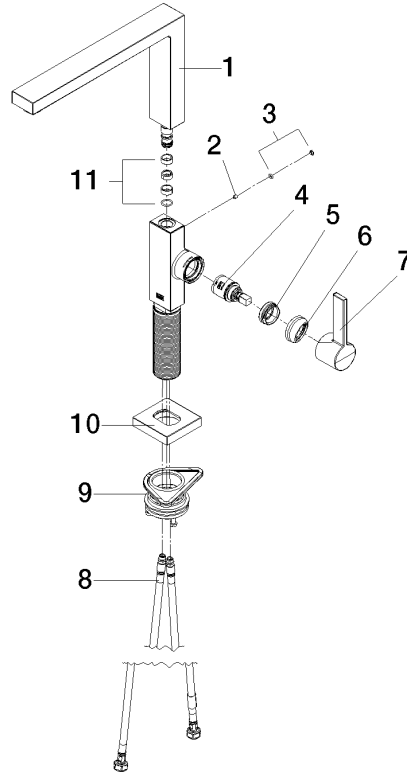

**LOT Single-lever mixer - Brushed Durabron (23kt Gold)**

LOT

33 800 680

- 236mm projection
- pivotable spout 360°
- air-enriched flow
- height of mixer 292 mm
- height up to aerator 267 mm
- hole diameter 35 mm
- 2 x pressure hose with 3/8" cap nut
- max. flow 5.7 l/min at 3 bar flow pressure
- lead-free
- This product can help a building meet the requirements of Green Building Rating Systems, e.g. LEED®, BREEAM®, DGNB

33 800 680

**Flow rate chart**

**Codes & Standards**

California Energy  
Commission  
(CEC)

33 800 680

Parts for other finishes can be found here: [Chrome](#)

**Spare parts list**

| No.  | Item Number        | Name       | Quantity used | Delivery time |
|--|--------------------|------------|---------------|---------------|
| 1  | 90 11 06 218 01-28 | spout      | 1             | -             |
| Spare part can no longer be ordered, please order the replacement item |                    |            |               |               |
| 2  | 09 31 11 044 90    | pin        | 1             | 2             |
| 3  | 90 31 20 087 00-28 | plug       | 1             | 20            |
| 4  | 90 15 05 042 00 90 | cartridge  | 1             | 2             |
| 5  | 09 24 04 266 90    | nut        | 1             | 2             |
| 6  | 90 28 30 052 00-28 | cover      | 1             | 20            |
| 7  | 90 20 86 004 00-28 | handle     | 1             | 20            |
| 8  | 04 30 04 103 00 90 | hose       | 2             | 2             |
| 9  | 90 30 10 057 00 90 | fixing set | 1             | -             |
| Spare part can no longer be ordered, please order the replacement item |                    |            |               |               |
| 10   | 90 27 86 004 00-28 | rosette    | 1             | -             |
| Spare part can no longer be ordered, please order the replacement item |                    |            |               |               |
| 11   | 90 28 10 207 00 90 | gasket kit | 1             | 10            |