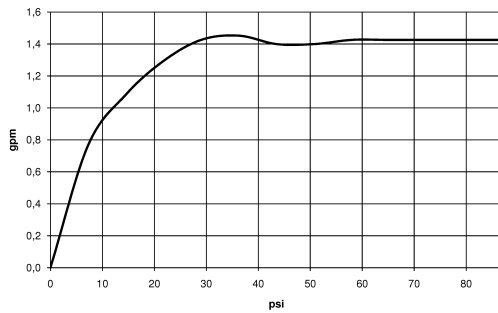

LOT Single-lever mixer - Brushed Dark Platinum

LOT

33 800 680

- 236mm projection
- pivotable spout 360°
- air-enriched flow
- height of mixer 292 mm
- height up to aerator 267 mm
- hole diameter 35 mm
- 2 x pressure hose with 3/8" cap nut
- max. flow 5.7 l/min at 3 bar flow pressure
- lead-free
- This product can help a building meet the requirements of Green Building Rating Systems, e.g. LEED®, BREEAM®, DGNB

LOT

33 800 680

Flow rate chart

Codes & Standards

California Energy
Commission
(CEC)

33 800 680

Parts for other finishes can be found here: [Chrome](#)

Spare parts list