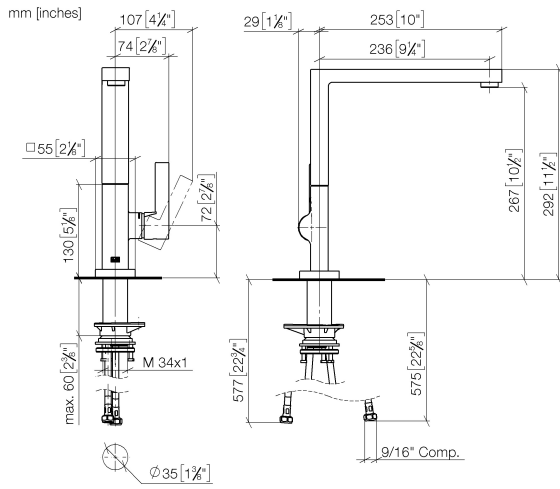

LOT Single-lever mixer - Brushed Dark Platinum

LOT

33 800 680

- 236mm projection
- pivotable spout 360°
- air-enriched flow
- height of mixer 292 mm
- height up to aerator 267 mm
- hole diameter 35 mm
- 2 x pressure hose with 3/8" cap nut
- max. flow 5.7 l/min at 3 bar flow pressure
- lead-free
- This product can help a building meet the requirements of Green Building Rating Systems, e.g. LEED®, BREEAM®, DGNB

LOT

33 800 680

Flow rate chart

Codes & Standards

California Energy
Commission
(CEC)

33 800 680

Parts for other finishes can be found here: [Chrome](#)

Spare parts list

No.	Item Number	Name	Quantity used	Delivery time
1	90 11 06 218 01-99	spout	1	-
Spare part can no longer be ordered, please order the replacement item				
2	09 31 11 044 90	pin	1	2
3	90 31 20 087 00-99	plug	1	30
4	90 15 05 042 00 90	cartridge	1	2
5	09 24 04 266 90	nut	1	2
6	90 28 30 052 00-99	cover	1	30
7	90 20 86 004 00-99	handle	1	30
8	04 30 04 103 00 90	hose	2	2
9	90 30 10 057 00 90	fixing set	1	-
Spare part can no longer be ordered, please order the replacement item				
10	90 27 86 004 00-99	rosette	1	-
Spare part can no longer be ordered, please order the replacement item				
11	90 28 10 207 00 90	gasket kit	1	10