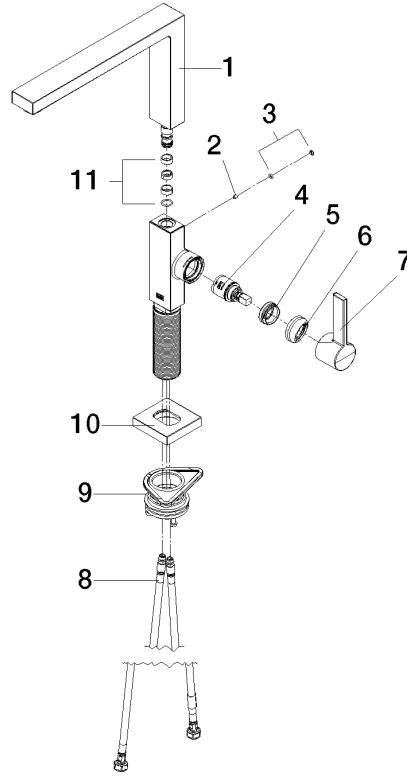

LOT Single-lever mixer - Brushed Dark Platinum

LOT

33 800 680

- 236mm projection
- pivotable spout 360°
- air-enriched flow
- height of mixer 292 mm
- height up to aerator 267 mm
- hole diameter 35 mm
- 2 x pressure hose with 3/8" cap nut
- max. flow 5.7 l/min at 3 bar flow pressure
- lead-free
- This product can help a building meet the requirements of Green Building Rating Systems, e.g. LEED®, BREEAM®, DGNB

LOT

33 800 680

Flow rate chart

Codes & Standards

California Energy
Commission
(CEC)

33 800 680

Parts for other finishes can be found here: [Chrome](#)

Spare parts list

No.	Item Number	Name	Quantity used	Delivery time
1	90 11 06 218 01-99	spout	1	-
Spare part can no longer be ordered, please order the replacement item				
2	09 31 11 044 90	pin	1	2
3	90 31 20 087 00-99	plug	1	30
4	90 15 05 042 00 90	cartridge	1	2
5	09 24 04 266 90	nut	1	2
6	90 28 30 052 00-99	cover	1	30
7	90 20 86 004 00-99	handle	1	30
8	04 30 04 103 00 90	hose	2	2
9	90 30 10 057 00 90	fixing set	1	-
Spare part can no longer be ordered, please order the replacement item				
10	90 27 86 004 00-99	rosette	1	-
Spare part can no longer be ordered, please order the replacement item				
11	90 28 10 207 00 90	gasket kit	1	10