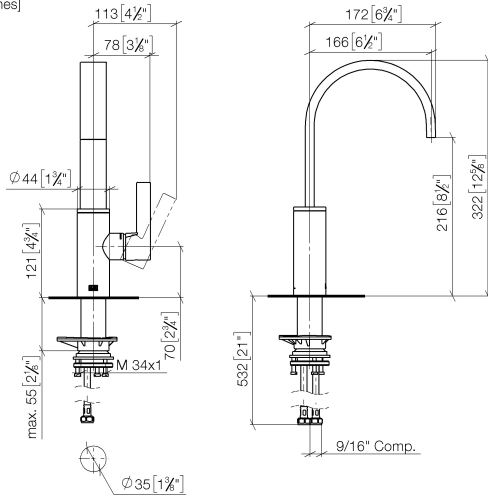

MEM BAR TAP Single-lever mixer - Matte Black

MEM

33 805 682

- 166mm projection
- pivotable spout 360°
- Optional swivel limiter available with swivel limiter set 12 820 970 90
- air-enriched flow
- height of mixer 322 mm
- height up to laminar flow regulator 216 mm
- hole diameter 35 mm
- 2 x pressure hose with 3/8" cap nut
- max. flow 5.7 l/min at 3 bar flow pressure
- lead-free
- This product can help a building meet the requirements of Green Building Rating Systems, e.g. LEED®, BREEAM®, DGNB

Recommended miscellaneous

	Swivel limitation set -	12 820 970 90
-------------------------------------------------------------------------------------	--------------------------------	---------------

Recommended miscellaneous

33 805 682

mm [inches]

Flow rate chart

Codes & Standards

California Energy
Commission
(CEC)

33 805 682

Product version from 3/1/2023

MEM BAR TAP Single-lever mixer - Matte Black

MEM

33 805 682

Spare parts list

Product version from 3/1/2023

No.	Item Number	Name	Quantity used	Delivery time
	90 28 22 282 01-33	spout	10	-

Spare part can no longer be ordered, please order the replacement item