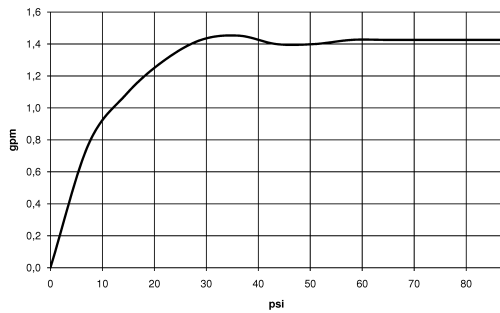

33 805 682

mm [inches]

Flow rate chart

Codes & Standards

California Energy
Commission
(CEC)

33 805 682

Product version from 3/1/2023

MEM BAR TAP Single-lever mixer - Matte Black