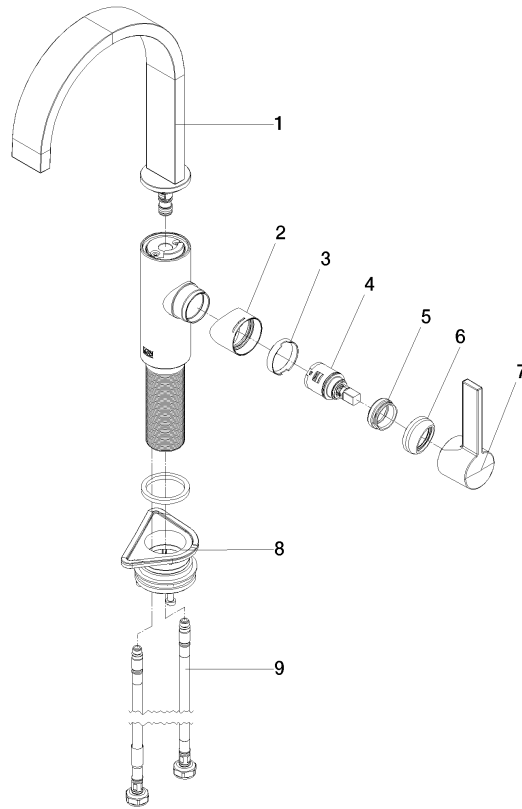

MEM BAR TAP Single-lever mixer - Matte Black

MEM

33 805 682

- 166mm projection
- pivotable spout 360°
- Optional swivel limiter available with swivel limiter set 12 820 970 90
- air-enriched flow
- height of mixer 322 mm
- height up to laminar flow regulator 216 mm
- hole diameter 35 mm
- 2 x pressure hose with 3/8" cap nut
- max. flow 5.7 l/min at 3 bar flow pressure
- lead-free
- This product can help a building meet the requirements of Green Building Rating Systems, e.g. LEED®, BREEAM®, DGNB

33 805 682

mm [inches]

Flow rate chart

Codes & Standards

California Energy
Commission
(CEC)

33 805 682

Product version from 3/1/2023

MEM BAR TAP Single-lever mixer - Matte Black

MEM

33 805 682

Spare parts list

Product version from 3/1/2023

No.	Item Number	Name	Quantity used	Delivery time
	90 28 22 282 01-33	spout	10	-

Spare part can no longer be ordered, please order the replacement item