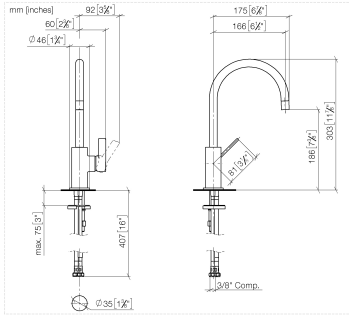

33 805 875

- 166mm projection
- pivotable spout 360°
- laminar flow
- height of mixer 303 mm
- height up to laminar flow regulator 186 mm
- hole diameter 35 mm
- 2 x pressure hose with 3/8" cap nut
- max. flow 5.7 l/min at 3 bar flow pressure
- lead-free
- This product can help a building meet the requirements of Green Building Rating Systems, e.g. LEED®, BREEAM®, DGNB

Recommended miscellaneous

AIR SWITCH Control button - 10 713 970-28
Brushed Durabron (23kt Gold)

Recommended miscellaneous

Dispenser without rosette - 82 424 970-28
Brushed Durabron (23kt Gold)

TARA ULTRA BAR TAP Single-lever mixer - Brushed Durabronz (23kt Gold)

TARA ULTRA

33 805 875

Flow rate chart

Codes & Standards

ADA	ASME A112.18.1/CSA B125.1	California Energy Commission (CEC)	NSF/ANSI 372
NSF/ANSI/CAN 61	NSF372	NSF61	

TARA ULTRA BAR TAP Single-lever mixer - Brushed Durabronze (23kt Gold)