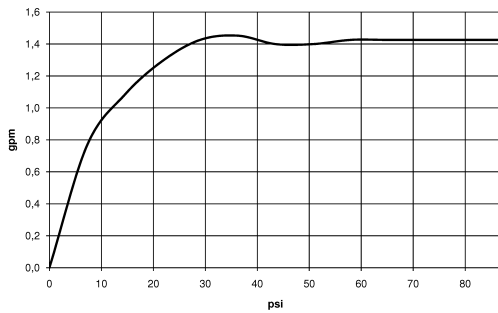

33 805 875

- 166mm projection
- pivotable spout 360°
- laminar flow
- height of mixer 303 mm
- height up to laminar flow regulator 186 mm
- hole diameter 35 mm
- 2 x pressure hose with 3/8" cap nut
- max. flow 5.7 l/min at 3 bar flow pressure
- lead-free
- This product can help a building meet the requirements of Green Building Rating Systems, e.g. LEED®, BREEAM®, DGNB

TARA ULTRA

33 805 875

Flow rate chart

Codes & Standards

ADA	ASME A112.18.1/CSA B125.1	California Energy Commission (CEC)	NSF/ANSI 372
NSF/ANSI/CAN 61	NSF372	NSF61	

TARA ULTRA BAR TAP Single-lever mixer - Brushed Durabronze (23kt Gold)