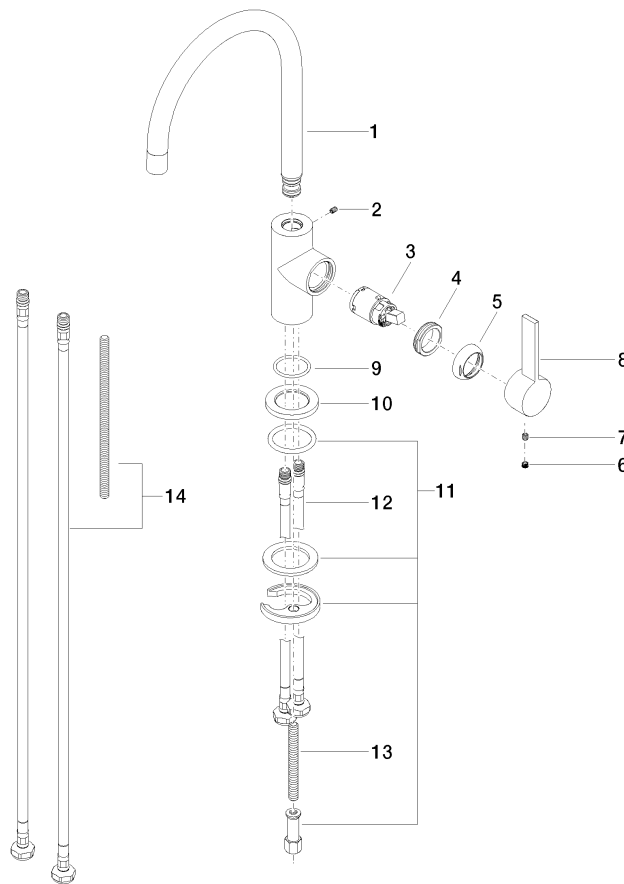

33 805 875

- 166mm projection
- pivotable spout 360°
- laminar flow
- height of mixer 303 mm
- height up to laminar flow regulator 186 mm
- hole diameter 35 mm
- 2 x pressure hose with 3/8" cap nut
- max. flow 5.7 l/min at 3 bar flow pressure
- lead-free
- This product can help a building meet the requirements of Green Building Rating Systems, e.g. LEED®, BREEAM®, DGNB

TARA ULTRA

33 805 875

Flow rate chart

Codes & Standards

ADA	ASME A112.18.1/CSA B125.1	California Energy Commission (CEC)	NSF/ANSI 372
NSF/ANSI/CAN 61	NSF372	NSF61	

TARA ULTRA BAR TAP Single-lever mixer - Brushed Durabronze (23kt Gold)

Product version from 10/27/2020 to 5/3/2021

Product version from 5/3/2021

Parts for other finishes can be found here: [Chrome](#)

TARA ULTRA BAR TAP Single-lever mixer - Brushed Durabronze (23kt Gold)

TARA ULTRA

33 805 875

Spare parts list

Product version up to 5/15/2020

Product version from 5/15/2020 to 10/27/2020

Product version from 10/27/2020 to 5/3/2021

Product version from 5/3/2021

No.	Item Number	Name	Quantity used	Delivery time
	90 28 22 206 01-28	spout	15	20