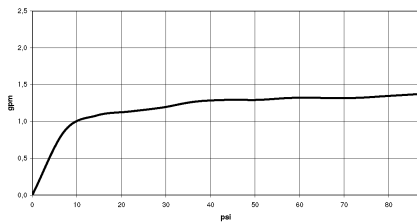

33 810 809

Flow rate chart

Codes & Standards

California Energy
Commission
(CEC)

33 810 809

Product version from 7/1/2023

Parts for other finishes can be found here: [Chrome](#)

VAIA Single-lever mixer for rinsing/Profi spray - Platinum