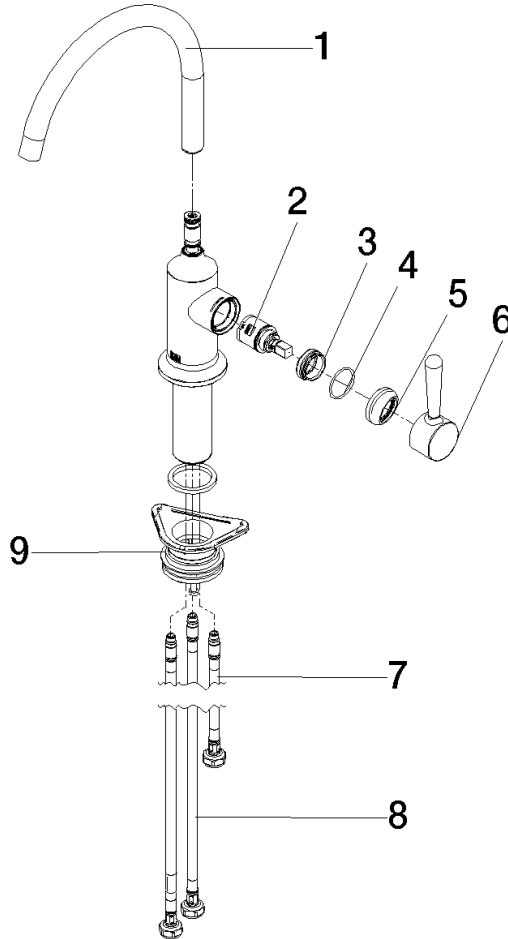

33 810 809

Flow rate chart

Codes & Standards

California Energy
Commission
(CEC)

33 810 809

Product version from 7/1/2023

Parts for other finishes can be found here: [Chrome](#)

VAIA Single-lever mixer for rinsing/Profi spray - Platinum

VAIA

33 810 809

Spare parts list

Product version from 7/1/2023

No.	Item Number	Name	Quantity used	Delivery time
	90 28 22 313 00-08	spout	10	40