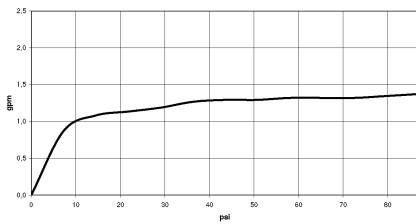

33 810 809

Flow rate chart

Codes & Standards

California Energy
Commission
(CEC)

33 810 809

Product version from 7/1/2023

Parts for other finishes can be found here: [Chrome](#)

33 810 809