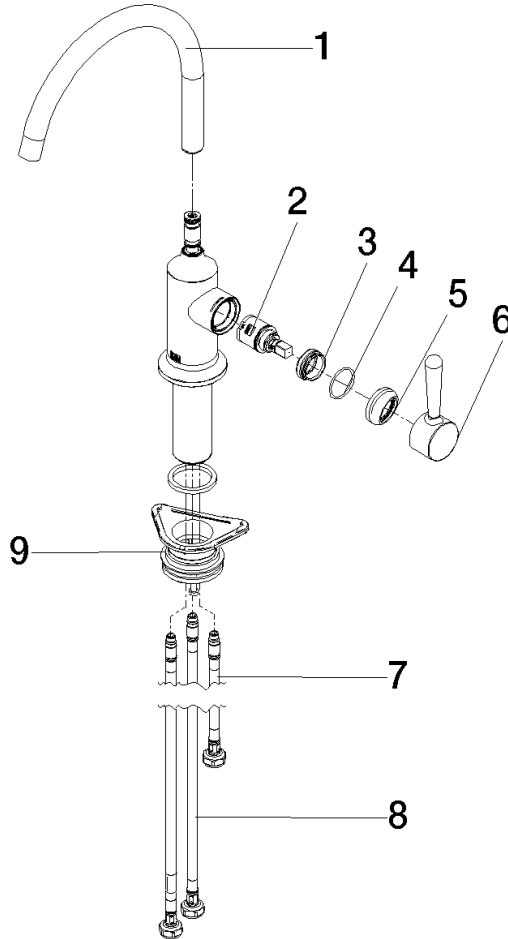

33 810 809

- 202mm projection
- pivotable spout 360°
- air-enriched flow
- max. flow 5.7 l/min at 3 bar flow pressure
- lead-free
- This product can help a building meet the requirements of Green Building Rating Systems, e.g. LEED®, BREEAM®, DGNB

33 810 809

Flow rate chart

Codes & Standards

California Energy
Commission
(CEC)

33 810 809

Product version from 7/1/2023

Parts for other finishes can be found here: [Chrome](#)

33 810 809

Spare parts list

Product version from 7/1/2023

No.	Item Number	Name	Quantity used	Delivery time
	90 28 22 313 00-09	spout	10	-

Spare part can no longer be ordered, please order the replacement item