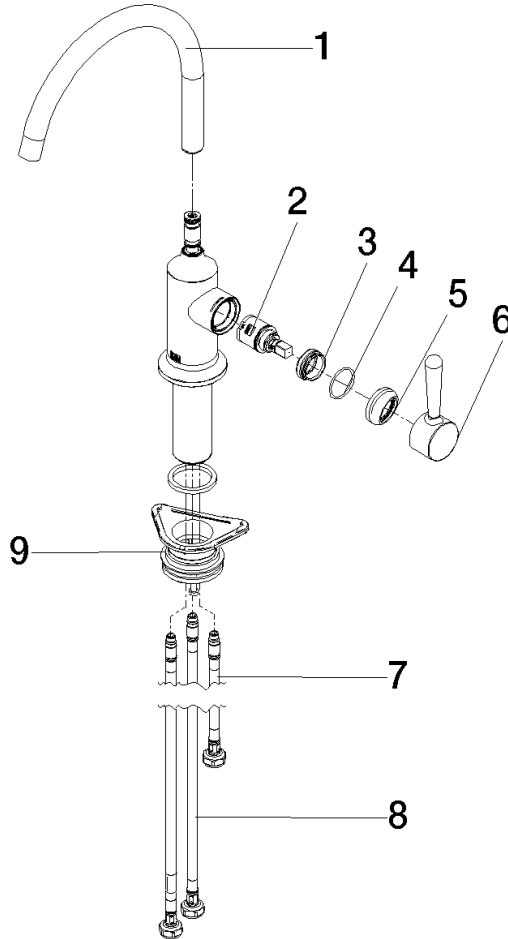

33 810 809

- 202mm projection
- pivotable spout 360°
- air-enriched flow
- max. flow 5.7 l/min at 3 bar flow pressure
- lead-free
- This product can help a building meet the requirements of Green Building Rating Systems, e.g. LEED®, BREEAM®, DGNB

VAIA Single-lever mixer for rinsing/Profi spray - Dark Chrome

VAIA

33 810 809

Flow rate chart

Codes & Standards

California Energy
Commission
(CEC)

33 810 809

Product version from 7/1/2023

Parts for other finishes can be found here: Chrome

VAIA Single-lever mixer for rinsing/Profi spray - Dark Chrome

VAIA

33 810 809

Spare parts list

Product version from 7/1/2023

No.	Item Number	Name	Quantity used	Delivery time
	90 28 22 313 00-19	spout	10	20