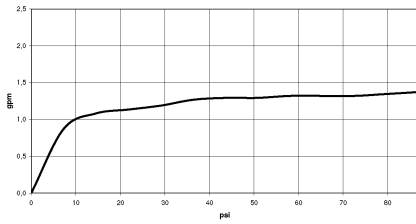

VAIA Single-lever mixer for rinsing/Profi spray - Dark Chrome

VAIA

33 810 809

Flow rate chart

Codes & Standards

California Energy
Commission
(CEC)

33 810 809

Product version from 7/1/2023