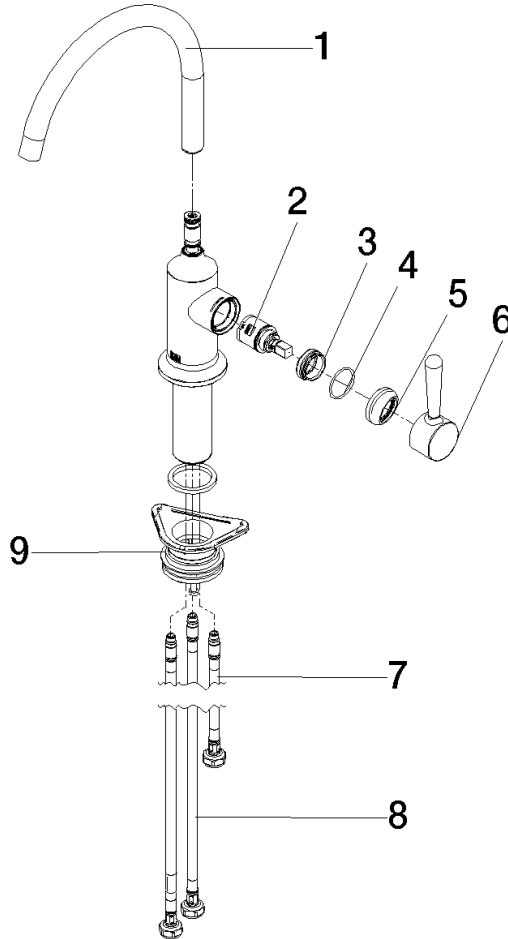

**Recommended miscellaneous**

**VAIA AIR SWITCH Control button - Brushed Durabron (23kt Gold)** 10 713 809-28

33 810 809

Flow rate chart

---

Codes & Standards

---

California Energy  
Commission  
(CEC)

33 810 809

**Product version from 7/1/2023**

Parts for other finishes can be found here: Chrome

VAIA Single-lever mixer for rinsing/Profi spray - Brushed Durabross (23kt Gold)

VAIA

33 810 809

**Spare parts list**

**Product version from 7/1/2023**

No.	Item Number	Name	Quantity used	Delivery time
	90 28 22 313 00-28	spout	10	20