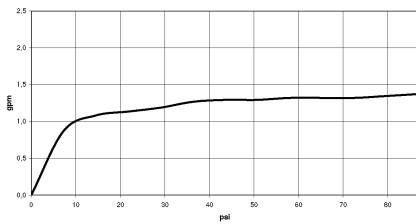

**Recommended miscellaneous**

**VAIA AIR SWITCH Control button - Brushed Durabron (23kt Gold)** 10 713 809-28

33 810 809

Flow rate chart

---

Codes & Standards

---

California Energy  
Commission  
(CEC)

**Product version from 7/1/2023**

No.	Item Number	Name	Quantity used	Delivery time
	90 28 22 313 00-28	spout	10	20