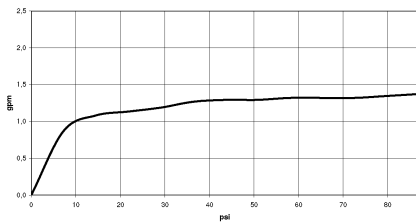

VAIA Single-lever mixer for rinsing/Profi spray - Matte Black

VAIA

33 810 809

Flow rate chart

Codes & Standards

California Energy
Commission
(CEC)

33 810 809

Product version from 7/1/2023