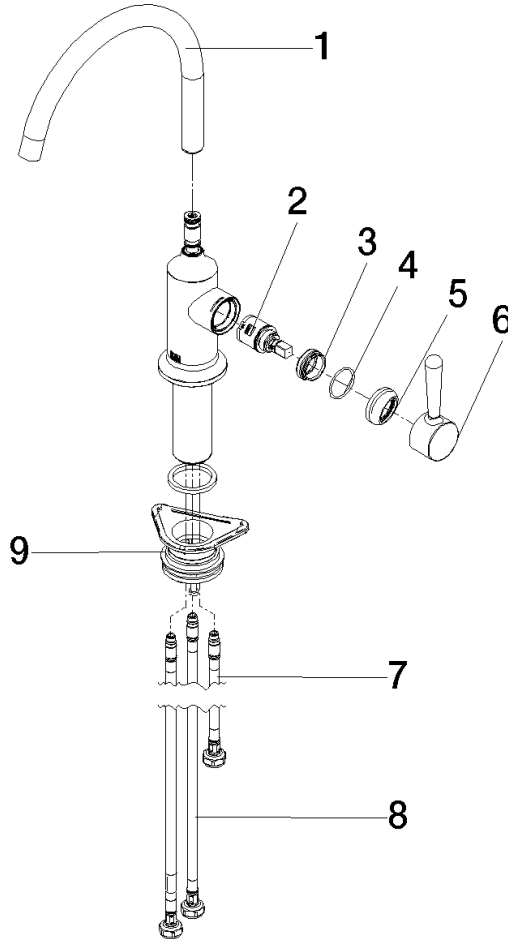

VAIA Single-lever mixer for rinsing/Profi spray - Matte Black

VAIA

33 810 809

Flow rate chart

Codes & Standards

California Energy
Commission
(CEC)

33 810 809

Product version from 7/1/2023

Parts for other finishes can be found here: [Chrome](#)

VAIA Single-lever mixer for rinsing/Profi spray - Matte Black

VAIA

33 810 809

Spare parts list

Product version from 7/1/2023

No.	Item Number	Name	Quantity used	Delivery time
	90 28 22 313 00-33	spout	10	30