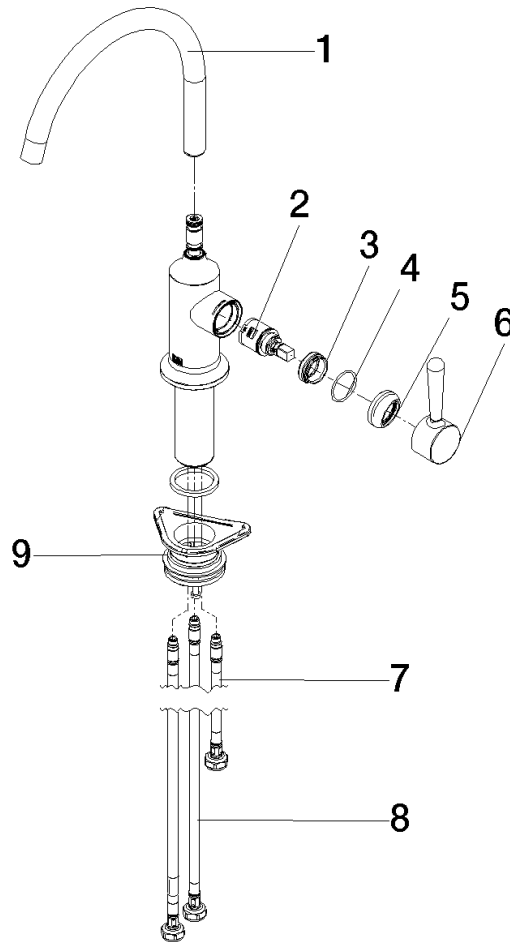

33 810 809

Product version from 7/1/2023

Parts for other finishes can be found here: Chrome