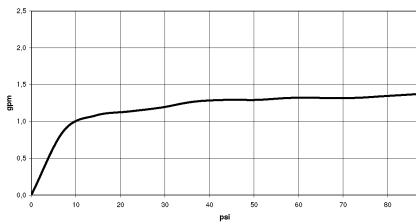

VAIA AIR SWITCH Control button - Brushed Champagne (22kt Gold) 10 713 809-46

VAIA Single-lever mixer for rinsing/Profi spray - Brushed Champagne (22kt Gold)

VAIA

33 810 809

Flow rate chart

Codes & Standards