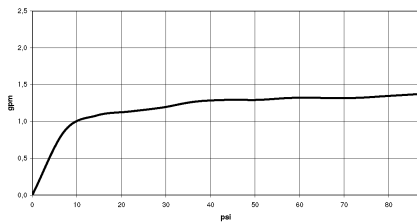

VAIA Single-lever mixer for rinsing/Profi spray - Brushed Chrome

VAIA

33 810 809

Flow rate chart

Codes & Standards

California Energy
Commission
(CEC)

33 810 809

Product version from 7/1/2023