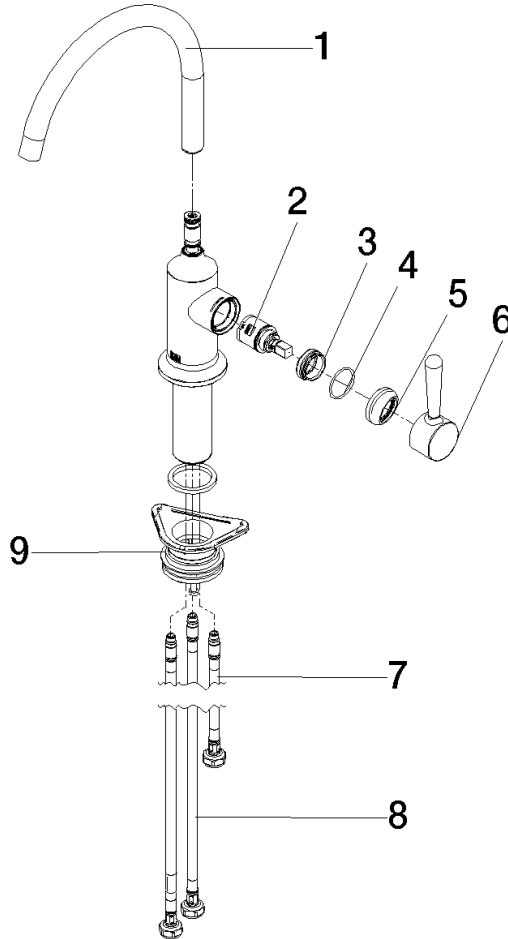

33 810 809

- 202mm projection
- pivotable spout 360°
- air-enriched flow
- max. flow 5.7 l/min at 3 bar flow pressure
- lead-free
- This product can help a building meet the requirements of Green Building Rating Systems, e.g. LEED®, BREEAM®, DGNB

VAIA Single-lever mixer for rinsing/Profi spray - Brushed Chrome

VAIA

33 810 809

Flow rate chart

Codes & Standards

California Energy
Commission
(CEC)

33 810 809

Product version from 7/1/2023

Parts for other finishes can be found here: Chrome

VAIA Single-lever mixer for rinsing/Profi spray - Brushed Chrome

VAIA

33 810 809

Spare parts list

Product version from 7/1/2023

No.	Item Number	Name	Quantity used	Delivery time
	90 28 22 313 00-93	spout	10	20