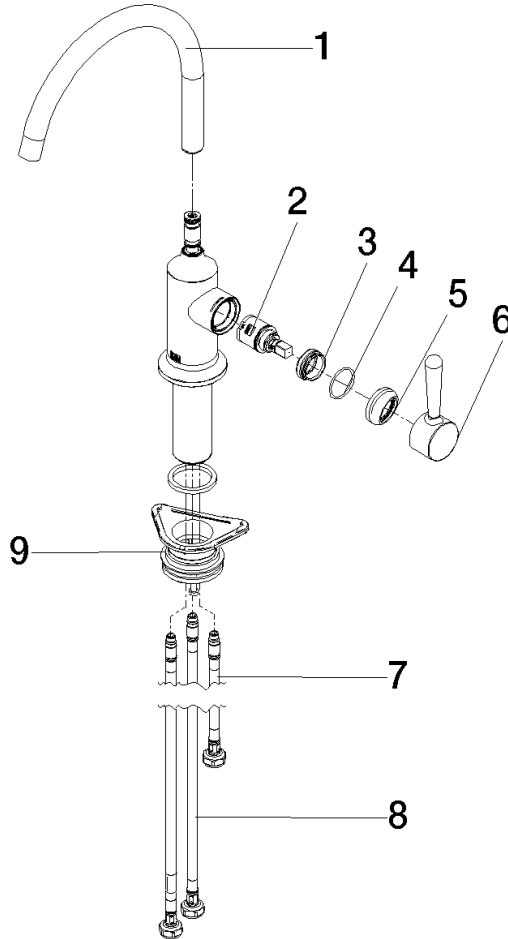

VAIA AIR SWITCH Control button - 10 713 809-99
Brushed Dark Platinum

VAIA Single-lever mixer for rinsing/Profi spray - Brushed Dark Platinum

VAIA

33 810 809

Flow rate chart

Codes & Standards

California Energy
Commission
(CEC)

33 810 809

Product version from 7/1/2023

Parts for other finishes can be found here: [Chrome](#)

VAIA Single-lever mixer for rinsing/Profi spray - Brushed Dark Platinum

VAIA

33 810 809

Spare parts list

Product version from 7/1/2023

No.	Item Number	Name	Quantity used	Delivery time
	90 28 22 313 00-99	spout	10	30