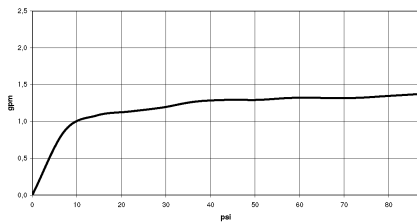

VAIA AIR SWITCH Control button - 10 713 809-99
Brushed Dark Platinum

VAIA Single-lever mixer for rinsing/Profi spray - Brushed Dark Platinum

VAIA

33 810 809

Flow rate chart

Codes & Standards

California Energy
Commission
(CEC)

No.	Item Number	Name	Quantity used	Delivery time
	90 28 22 313 00-99	spout	10	30