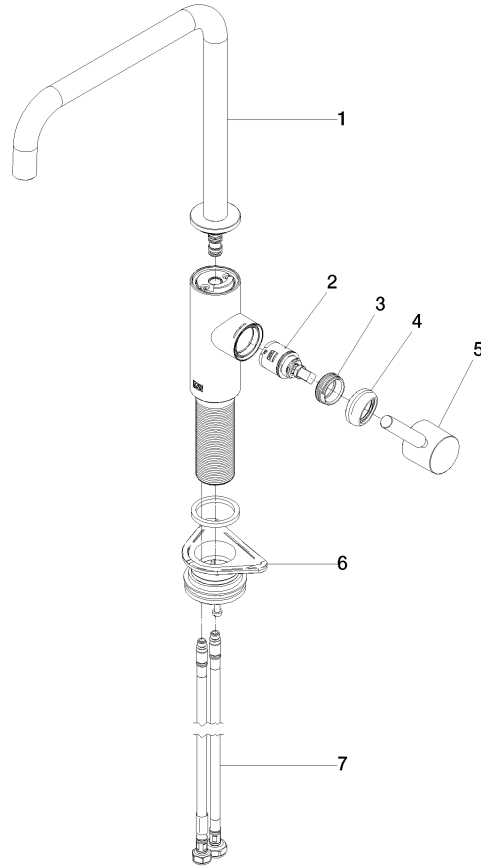

33 815 861

- 235mm projection
- pivotable spout 360°
- Optional swivel limiter available with swivel limiter set 12 820 970 90
- air-enriched flow
- height of mixer 357 mm
- height up to aerator 282 mm
- hole diameter 35 mm
- 2 x pressure hose with 3/8" cap nut
- max. flow 5.7 l/min at 3 bar flow pressure
- lead-free
- This product can help a building meet the requirements of Green Building Rating Systems, e.g. LEED®, BREEAM®, DGNB

33 815 861

mm [inches]

Flow rate chart

Codes & Standards

California Energy
Commission
(CEC)

33 815 861

Spare parts list

No.	Item Number	Name	Quantity used	Delivery time
1	90 28 22 284 01-46	spout	1	-
Spare part can no longer be ordered, please order the replacement item				
2	90 15 05 042 00 90	cartridge	1	2
3	09 24 04 266 90	nut	1	2
4	90 28 30 052 00-46	cover	1	30
5	90 20 66 033 00-46	handle	1	30
6	04 23 10 044 08 90	fixing set	1	2
7	04 30 04 103 00 90	hose	2	2