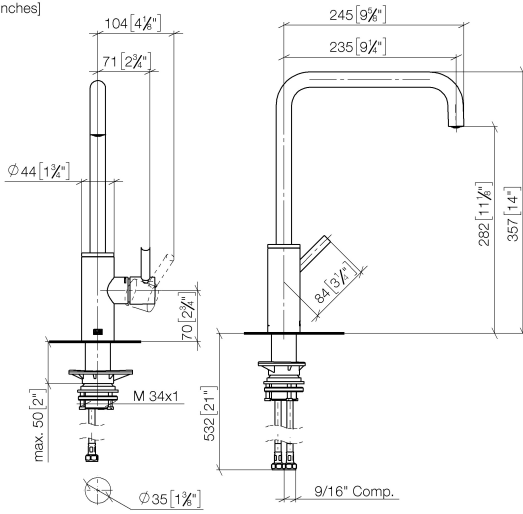

33 815 861

- 235mm projection
- pivotable spout 360°
- Optional swivel limiter available with swivel limiter set 12 820 970 90
- air-enriched flow
- height of mixer 357 mm
- height up to aerator 282 mm
- hole diameter 35 mm
- 2 x pressure hose with 3/8" cap nut
- max. flow 5.7 l/min at 3 bar flow pressure
- lead-free
- This product can help a building meet the requirements of Green Building Rating Systems, e.g. LEED®, BREEAM®, DGNB

Recommended miscellaneous

	Swivel limitation set -	12 820 970 90
-------------------------------------------------------------------------------------	--------------------------------	---------------

Recommended miscellaneous

33 815 861

mm [inches]

Flow rate chart

Codes & Standards

California Energy
Commission
(CEC)

33 815 861

Spare parts list

No.	Item Number	Name	Quantity used	Delivery time
1	90 28 22 284 01-46	spout	1	-
Spare part can no longer be ordered, please order the replacement item				
2	90 15 05 042 00 90	cartridge	1	2
3	09 24 04 266 90	nut	1	2
4	90 28 30 052 00-46	cover	1	30
5	90 20 66 033 00-46	handle	1	30
6	04 23 10 044 08 90	fixing set	1	2
7	04 30 04 103 00 90	hose	2	2