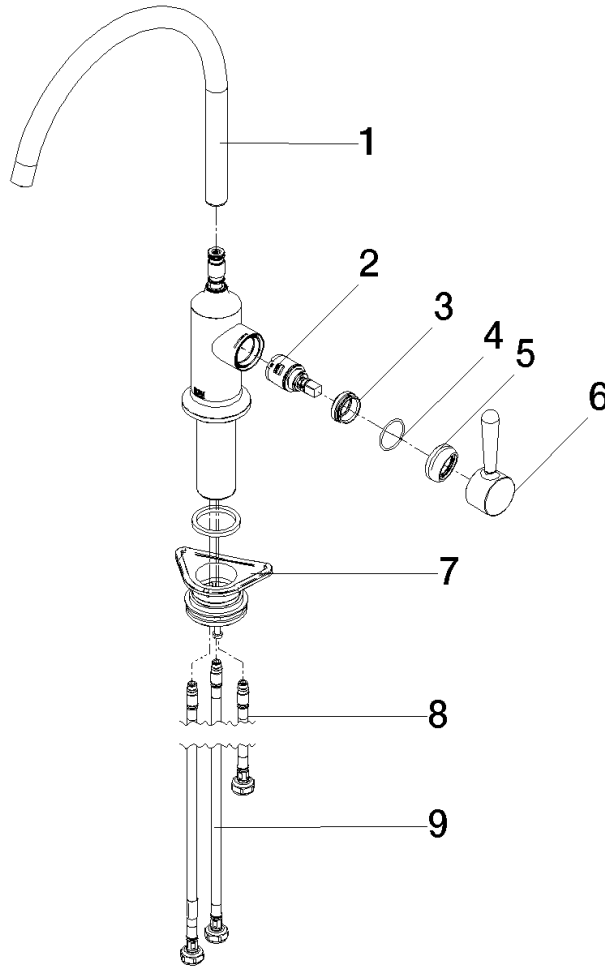

33 826 809

Flow rate chart

Codes & Standards

California Energy
Commission
(CEC)

33 826 809

Product version from 7/1/2023

Parts for other finishes can be found here: [Chrome](#)

VAIA Single-lever mixer for rinsing/Profi spray - Platinum

VAIA

33 826 809

Spare parts list

Product version from 7/1/2023

No.	Item Number	Name	Quantity used	Delivery time
	90 28 22 396 01-08	spout	11	40