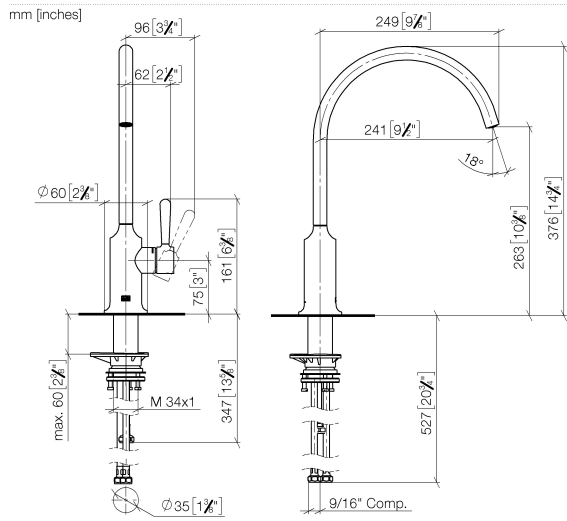

33 826 809

Flow rate chart

Codes & Standards

California Energy
Commission
(CEC)

33 826 809

Product version from 7/1/2023

Parts for other finishes can be found here: [Chrome](#)

VAIA Single-lever mixer for rinsing/Profi spray - Platinum

VAIA

33 826 809

Spare parts list

Product version from 7/1/2023

No.	Item Number	Name	Quantity used	Delivery time
	90 28 22 396 01-08	spout	11	40