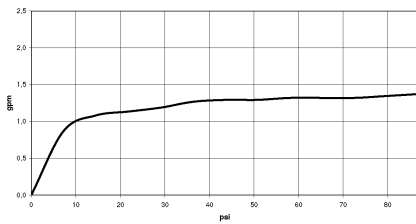

33 826 809

Flow rate chart

Codes & Standards

California Energy
Commission
(CEC)

33 826 809

Product version from 7/1/2023

Parts for other finishes can be found here: [Chrome](#)

VAIA Single-lever mixer for rinsing/Profi spray - Platinum