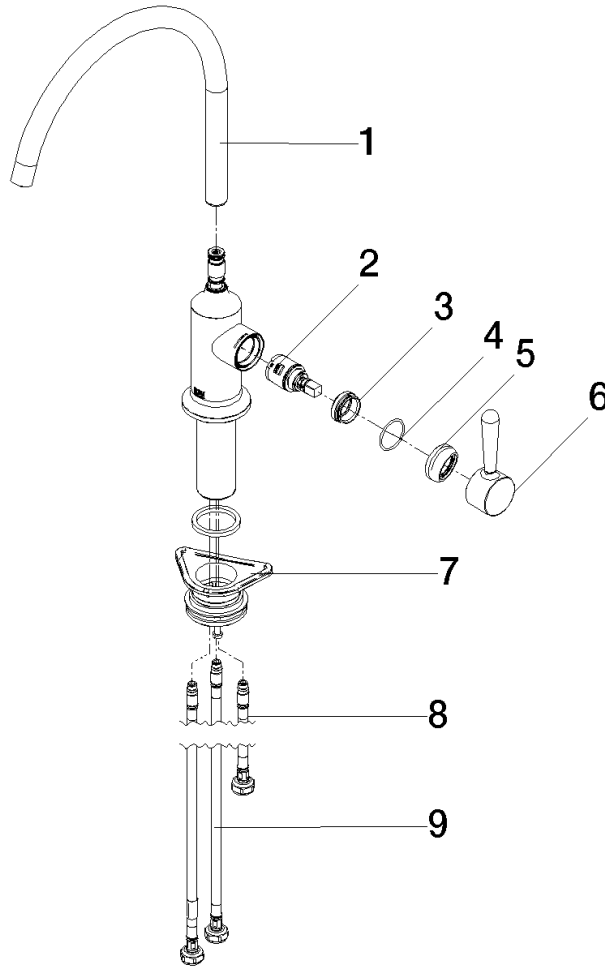

**VAIA AIR SWITCH Control button - 10 713 809-09 Durabron (23kt Gold)**

33 826 809

**Flow rate chart**

**Codes & Standards**

California Energy  
Commission  
(CEC)

33 826 809

**Product version from 7/1/2023**

Parts for other finishes can be found here: Chrome

VAIA Single-lever mixer for rinsing/Profi spray - Durabrass (23kt Gold)

VAIA

33 826 809

**Spare parts list**

**Product version from 7/1/2023**

No.	Item Number	Name	Quantity used	Delivery time
	90 28 22 396 01-09	spout	11	40