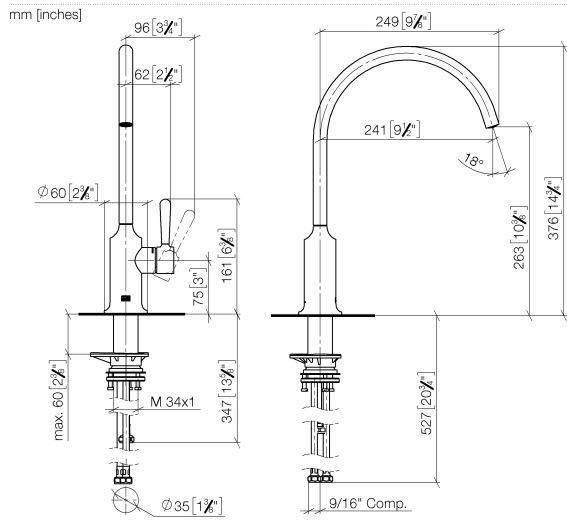

33 826 809

- 241mm projection
- pivotable spout 360°
- air-enriched flow
- max. flow 5.7 l/min at 3 bar flow pressure
- lead-free
- This product can help a building meet the requirements of Green Building Rating Systems, e.g. LEED®, BREEAM®, DGNB

**VAIA AIR SWITCH Control button - 10 713 809-09 Durabron (23kt Gold)**

33 826 809

**Flow rate chart**

**Codes & Standards**

California Energy  
Commission  
(CEC)

33 826 809

**Product version from 7/1/2023**

Parts for other finishes can be found here: Chrome

VAIA Single-lever mixer for rinsing/Profi spray - Durabrass (23kt Gold)

VAIA

33 826 809

**Spare parts list**

**Product version from 7/1/2023**

No.	Item Number	Name	Quantity used	Delivery time
	90 28 22 396 01-09	spout	11	40