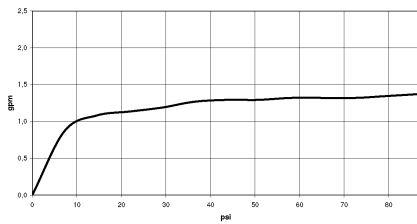

Codes & Standards

California Energy
Commission
(CEC)