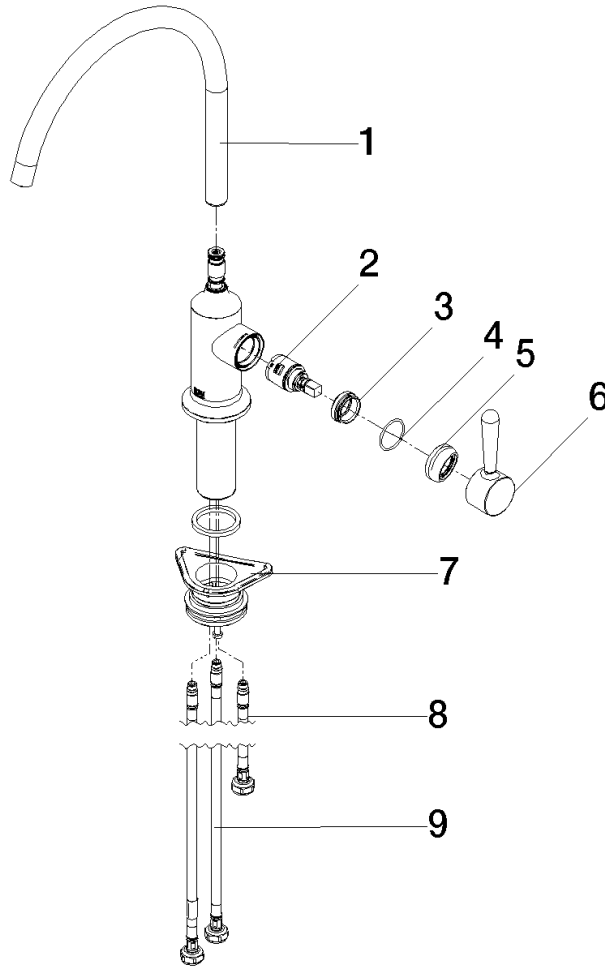

33 826 809

Flow rate chart

Codes & Standards

California Energy
Commission
(CEC)

33 826 809

Product version from 7/1/2023

Parts for other finishes can be found here: [Chrome](#)

VAIA Single-lever mixer for rinsing/Profi spray - Dark Chrome

VAIA

33 826 809

Spare parts list

Product version from 7/1/2023

No.	Item Number	Name	Quantity used	Delivery time
	90 28 22 396 01-19	spout	10	60