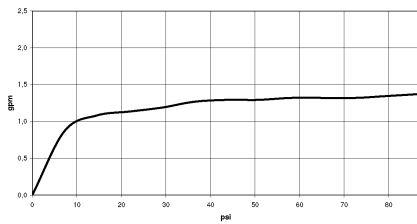

33 826 809

Flow rate chart

Codes & Standards

California Energy
Commission
(CEC)

33 826 809

Product version from 7/1/2023

Parts for other finishes can be found here: [Chrome](#)

VAIA Single-lever mixer for rinsing/Profi spray - Dark Chrome