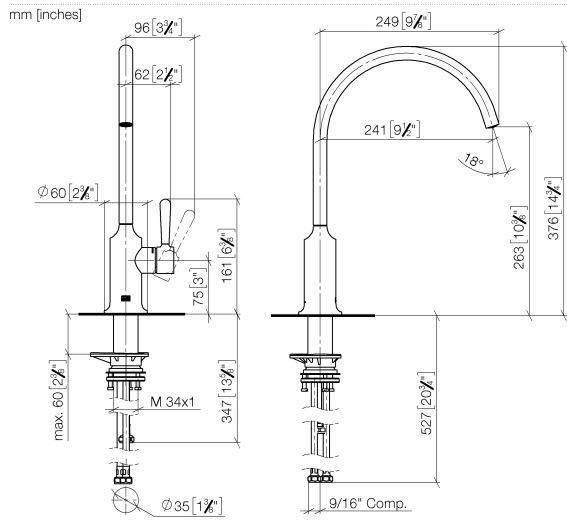

33 826 809

- 241mm projection
- pivotable spout 360°
- air-enriched flow
- max. flow 5.7 l/min at 3 bar flow pressure
- lead-free
- This product can help a building meet the requirements of Green Building Rating Systems, e.g. LEED®, BREEAM®, DGNB

33 826 809

Flow rate chart

Codes & Standards

California Energy
Commission
(CEC)

33 826 809

Product version from 7/1/2023

Parts for other finishes can be found here: [Chrome](#)

VAIA Single-lever mixer for rinsing/Profi spray - Dark Chrome

VAIA

33 826 809

Spare parts list

Product version from 7/1/2023

No.	Item Number	Name	Quantity used	Delivery time
	90 28 22 396 01-19	spout	10	60