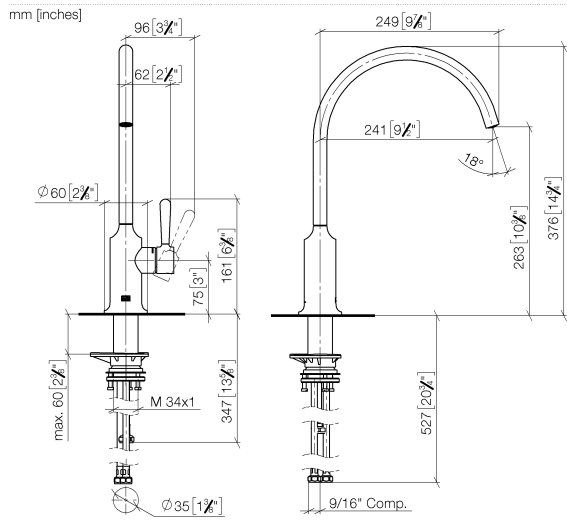

33 826 809

Flow rate chart

Codes & Standards

California Energy
Commission
(CEC)

33 826 809

Product version from 7/1/2023

Parts for other finishes can be found here: [Chrome](#)

VAIA Single-lever mixer for rinsing/Profi spray - Matte Black

VAIA

33 826 809

Spare parts list

Product version from 7/1/2023

| No. | Item Number | Name | Quantity used | Delivery time |
|-----|--------------------|-------|---------------|---------------|
| | 90 28 22 396 01-33 | spout | 10 | 60 |