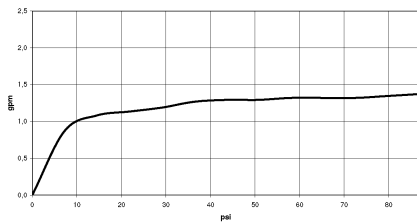

33 826 809

Flow rate chart

Codes & Standards

California Energy
Commission
(CEC)

33 826 809

Product version from 7/1/2023

Parts for other finishes can be found here: [Chrome](#)

VAIA Single-lever mixer for rinsing/Profi spray - Matte Black