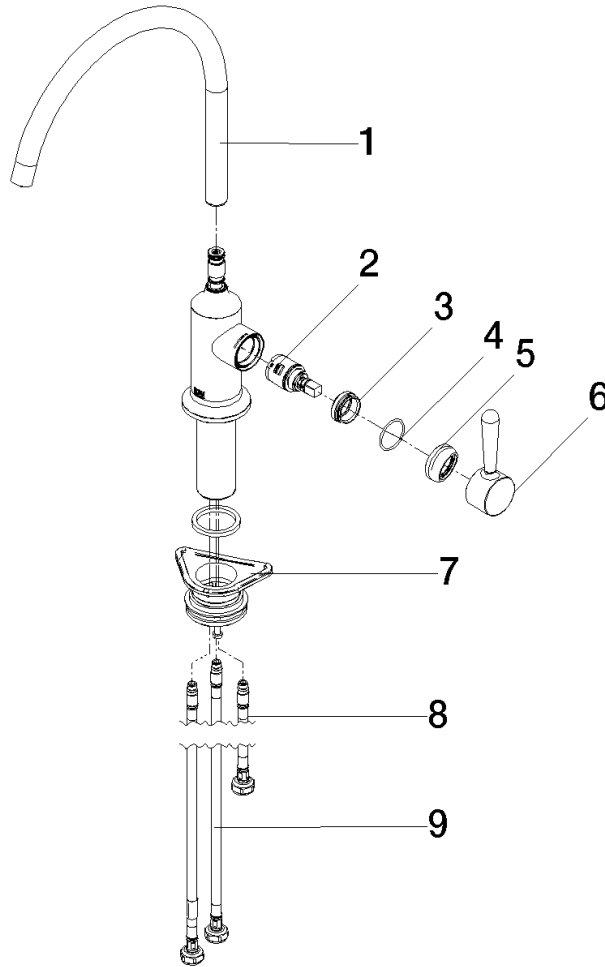

33 826 809

Flow rate chart

Codes & Standards

California Energy
Commission
(CEC)

33 826 809

Product version from 7/1/2023

Parts for other finishes can be found here: [Chrome](#)

VAIA Single-lever mixer for rinsing/Profi spray - Matte Black

VAIA

33 826 809

Spare parts list

Product version from 7/1/2023

| No. | Item Number | Name | Quantity used | Delivery time |
|-----|--------------------|-------|---------------|---------------|
| | 90 28 22 396 01-33 | spout | 10 | 60 |