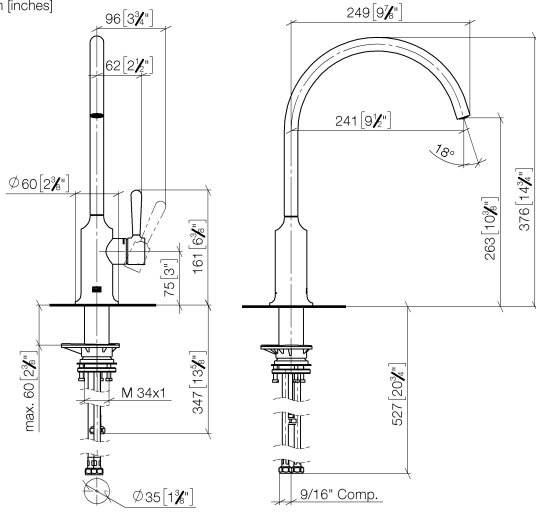

# VAIA Single-lever mixer for rinsing/Profi spray - Brushed Champagne (22kt Gold)

VAIA

33 826 809  
mm [inches]