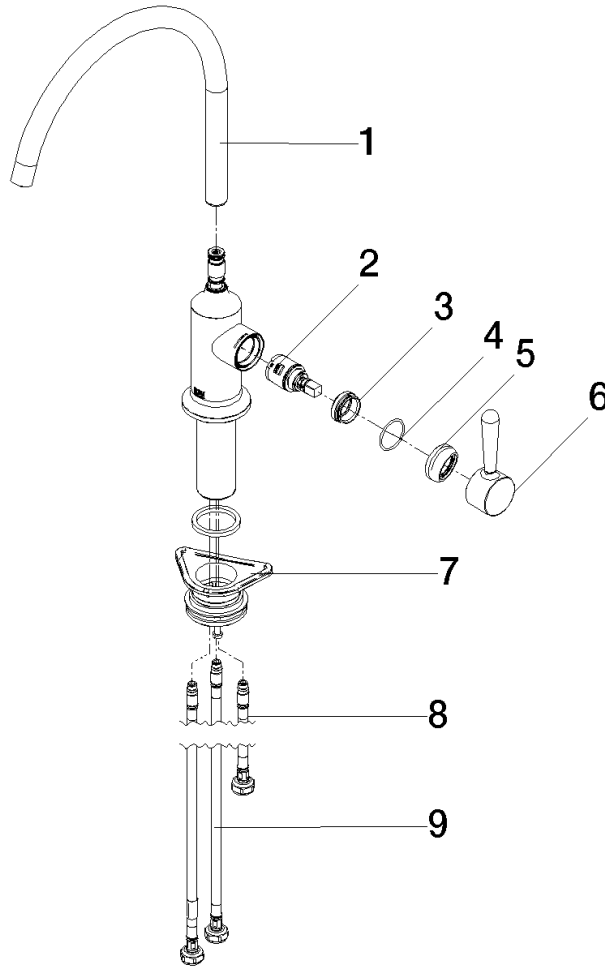

33 826 809

Product version from 7/1/2023

Parts for other finishes can be found here: [Chrome](#)