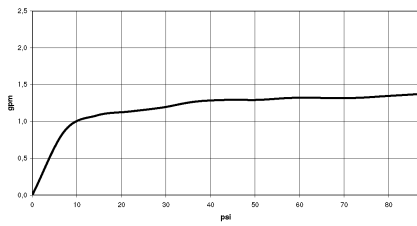

# VAIA Single-lever mixer for rinsing/Profi spray - Brushed Champagne (22kt Gold)

VAIA

33 826 809  
mm [inches]

## Flow rate chart