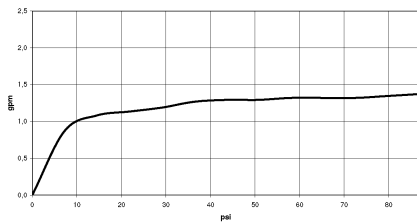

**VAIA AIR SWITCH Control button - Champagne (22kt Gold)**

10 713 809-47

33 826 809

**Flow rate chart**

**Codes & Standards**

California Energy  
Commission  
(CEC)

33 826 809

**Product version from 7/1/2023**