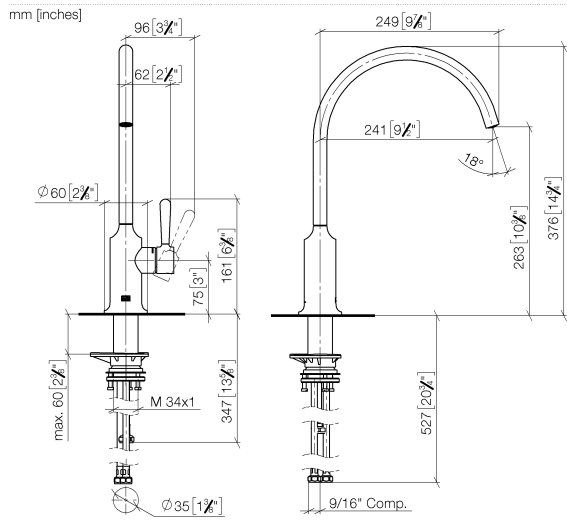

**VAIA AIR SWITCH Control button - Champagne (22kt Gold)**

10 713 809-47

33 826 809

**Flow rate chart**

**Codes & Standards**

California Energy  
Commission  
(CEC)

33 826 809

**Product version from 7/1/2023**

Parts for other finishes can be found here: [Chrome](#)

VAIA Single-lever mixer for rinsing/Profi spray - Champagne (22kt Gold)

VAIA

33 826 809

**Spare parts list**

**Product version from 7/1/2023**

No.	Item Number	Name	Quantity used	Delivery time
	90 28 22 396 01-47	spout	10	60