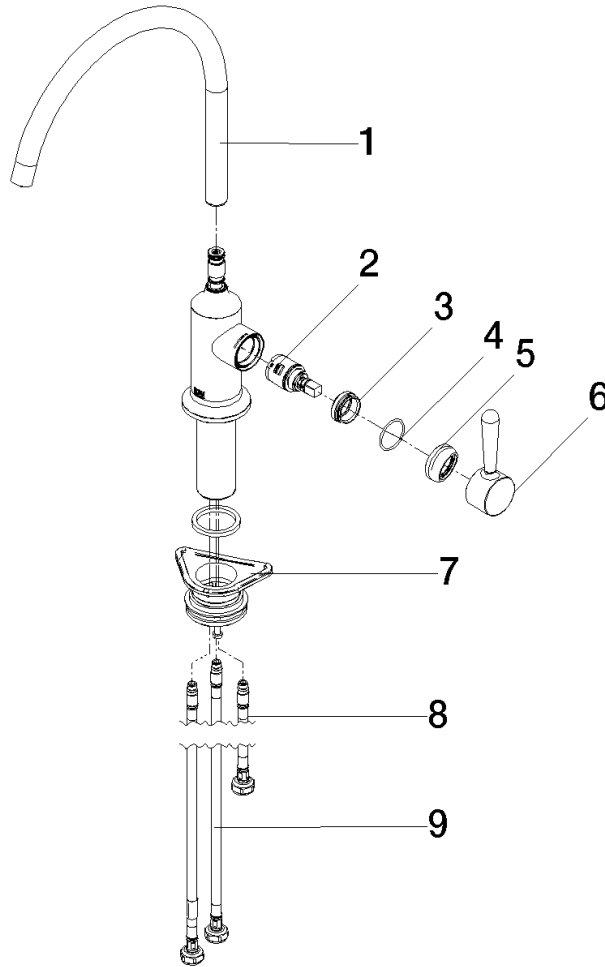

**VAIA AIR SWITCH Control button - Champagne (22kt Gold)**

10 713 809-47

33 826 809

**Flow rate chart**

**Codes & Standards**

California Energy  
Commission  
(CEC)

33 826 809

**Product version from 7/1/2023**

Parts for other finishes can be found here: [Chrome](#)

VAIA Single-lever mixer for rinsing/Profi spray - Champagne (22kt Gold)

VAIA

33 826 809

**Spare parts list**

**Product version from 7/1/2023**

No.	Item Number	Name	Quantity used	Delivery time
	90 28 22 396 01-47	spout	10	60