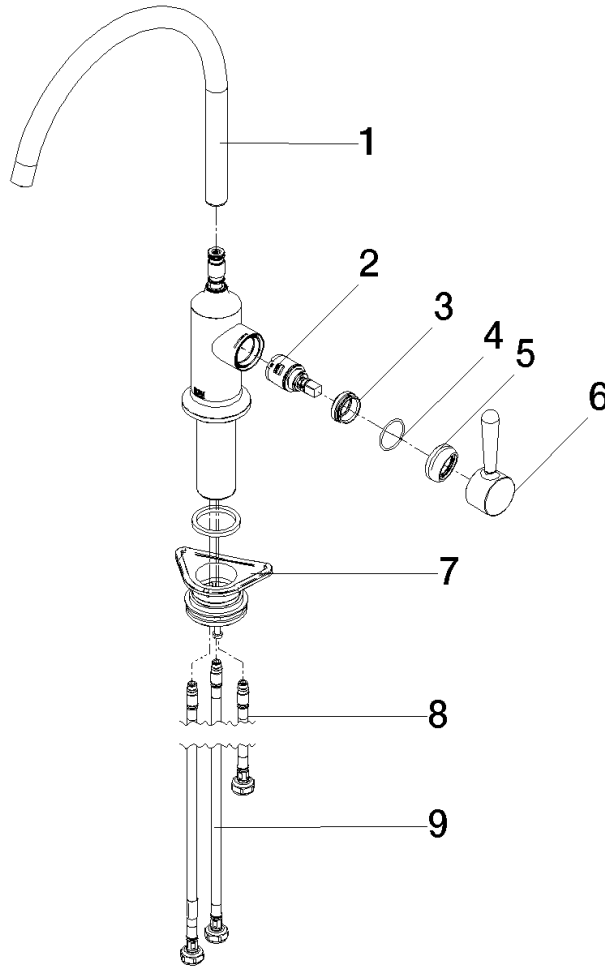

33 826 809

Flow rate chart

Codes & Standards

California Energy
Commission
(CEC)

33 826 809

Product version from 7/1/2023

Parts for other finishes can be found here: [Chrome](#)

VAIA Single-lever mixer for rinsing/Profi spray - Brushed Chrome

VAIA

33 826 809

Spare parts list

Product version from 7/1/2023

No.	Item Number	Name	Quantity used	Delivery time
	90 28 22 396 01-93	spout	10	60