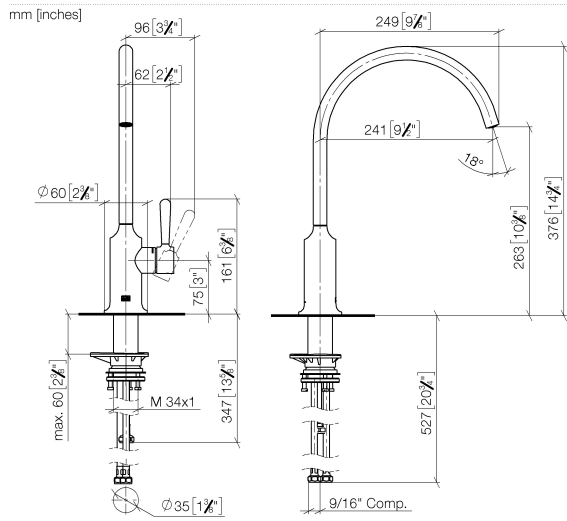

33 826 809

- 241mm projection
- pivotable spout 360°
- air-enriched flow
- max. flow 5.7 l/min at 3 bar flow pressure
- lead-free
- This product can help a building meet the requirements of Green Building Rating Systems, e.g. LEED®, BREEAM®, DGNB

33 826 809

Flow rate chart

Codes & Standards

California Energy
Commission
(CEC)

33 826 809

Product version from 7/1/2023

Parts for other finishes can be found here: [Chrome](#)

VAIA Single-lever mixer for rinsing/Profi spray - Brushed Chrome

VAIA

33 826 809

Spare parts list

Product version from 7/1/2023

No.	Item Number	Name	Quantity used	Delivery time
	90 28 22 396 01-93	spout	10	60