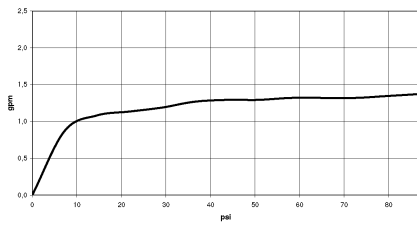

33 826 809

Flow rate chart

Codes & Standards

California Energy
Commission
(CEC)

33 826 809

Product version from 7/1/2023

Parts for other finishes can be found here: [Chrome](#)

VAIA Single-lever mixer for rinsing/Profi spray - Brushed Chrome