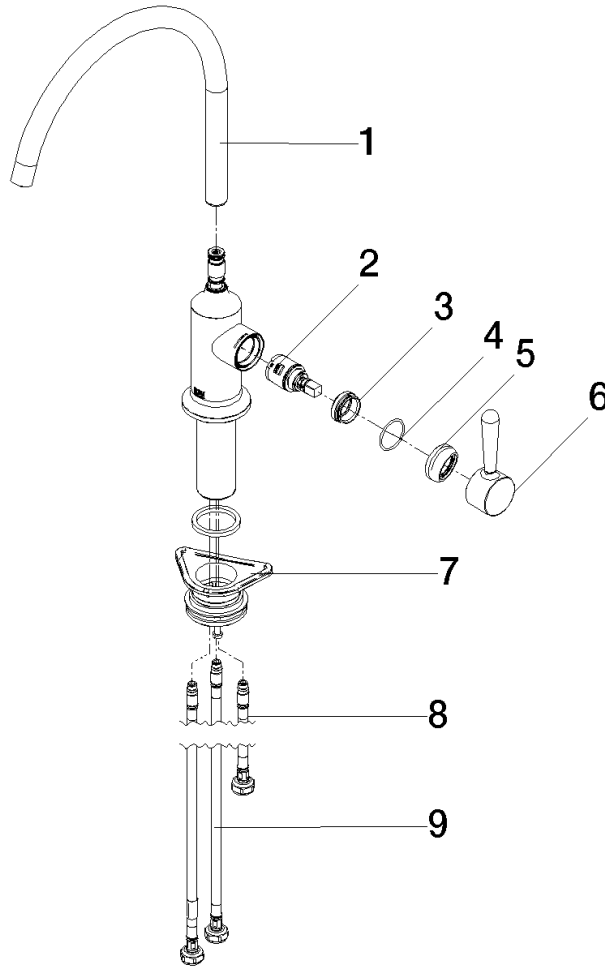

VAIA AIR SWITCH Control button - 10 713 809-99
Brushed Dark Platinum

33 826 809

Flow rate chart

Codes & Standards

California Energy
Commission
(CEC)

33 826 809

Product version from 7/1/2023

Parts for other finishes can be found here: [Chrome](#)

VAIA Single-lever mixer for rinsing/Profi spray - Brushed Dark Platinum

VAIA

33 826 809

Spare parts list

Product version from 7/1/2023

| No. | Item Number | Name | Quantity used | Delivery time |
|-----|--------------------|-------|---------------|---------------|
| | 90 28 22 396 01-99 | spout | 11 | 30 |