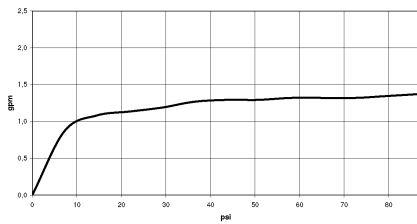

VAIA AIR SWITCH Control button - 10 713 809-99
Brushed Dark Platinum

33 826 809

Flow rate chart

Codes & Standards

California Energy
Commission
(CEC)

33 826 809

Product version from 7/1/2023

Parts for other finishes can be found here: [Chrome](#)