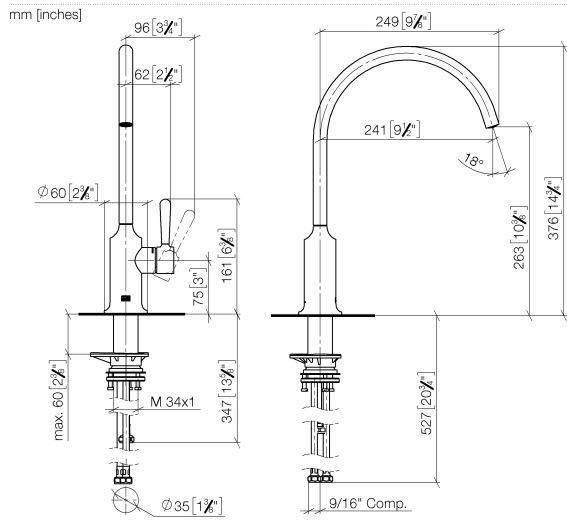

VAIA AIR SWITCH Control button - 10 713 809-99
Brushed Dark Platinum

33 826 809

Flow rate chart

Codes & Standards

California Energy
Commission
(CEC)

33 826 809

Product version from 7/1/2023

Parts for other finishes can be found here: [Chrome](#)