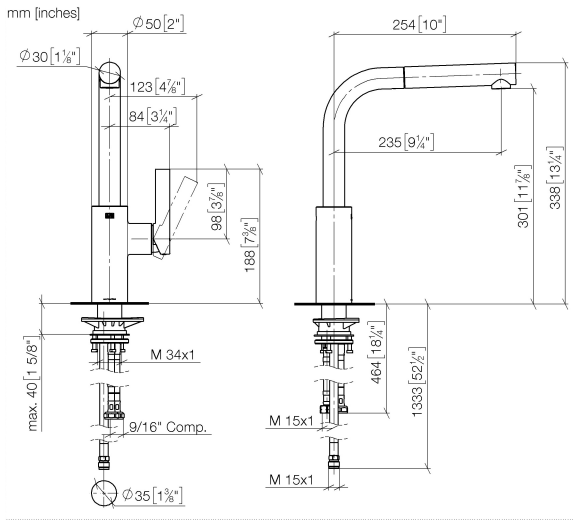

33 840 790

- 235mm projection
- pivotable spout 360°
- air-enriched flow
- height of mixer 337 mm
- height up to aerator 300 mm
- hole diameter 35 mm
- 2 x pressure hose with 3/8" cap nut
- fabric braided hose 1500 mm
- max. flow 5.7 l/min at 3 bar flow pressure
- lead-free
- This product can help a building meet the requirements of Green Building Rating Systems, e.g. LEED®, BREEAM®, DGNB

33 840 790

**Flow rate chart**

**Codes & Standards**

ADA

ASME  
A112.18.1/CSA  
B125.1

California Energy  
Commission  
(CEC)

NSF/ANSI 372

NSF/ANSI/CAN  
61

ELIO Single-lever mixer Pull-out - Brushed Champagne (22kt Gold)

---

ELIO

33 840 790

Certificates

---

IAPMO\_6397 (1).

33 840 790