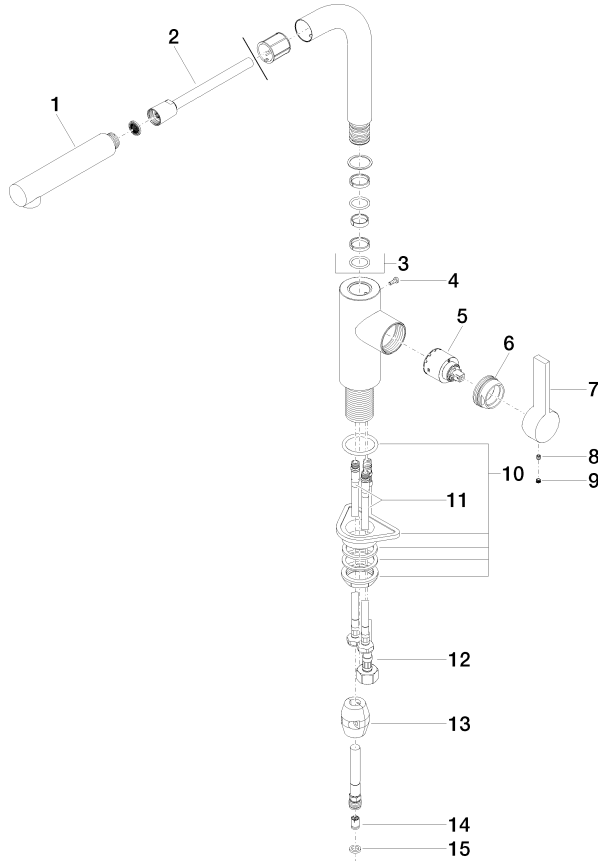

33 840 790

- 235mm projection
- pivotable spout 360°
- air-enriched flow
- height of mixer 337 mm
- height up to aerator 300 mm
- hole diameter 35 mm
- 2 x pressure hose with 3/8" cap nut
- fabric braided hose 1500 mm
- max. flow 5.7 l/min at 3 bar flow pressure
- lead-free
- This product can help a building meet the requirements of Green Building Rating Systems, e.g. LEED®, BREEAM®, DGNB

33 840 790

**Flow rate chart**

**Codes & Standards**

ADA

ASME  
A112.18.1/CSA  
B125.1

California Energy  
Commission  
(CEC)

NSF/ANSI 372

NSF/ANSI/CAN  
61

ELIO Single-lever mixer Pull-out - Brushed Champagne (22kt Gold)

---

ELIO

33 840 790

Certificates

---

IAPMO\_6397 (1).

33 840 790

### Spare parts list

No.	Item Number	Name	Quantity used	Delivery time
1	04 12 11 106 00-46	shower	1	30
2	90 30 02 062 00-46	hose	1	-
Spare part can no longer be ordered, please order the replacement item				
3	90 28 22 186 00-46	spout	1	30
4	09 30 30 054 90	screw	1	2
5	90 15 05 045 00 90	cartridge	1	2
6	09 24 04 141-46	nut	1	30
7	09 20 79 040-46	handle	1	30
8	90 31 11 030 00 90	pin	1	2
9	90 31 20 109 00 90	plug	1	2
10	04 23 10 044 02 90	fixing set	1	2
11	04 30 04 106 00 90	hose	1	2
12	04 30 04 029 00 90	hose	1	2
13	04 21 50 005 00 90	accessories	1	2
14	09 23 01 096 90	back-flow preventer	1	2
15	90 14 20 019 00 90	seal	1	2