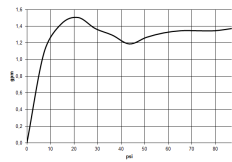

DORNBACHT LYV Single-lever mixer Pull-out - Brushed Nickel

33 845 110

- 237mm projection
- pivotable spout 120°
- air-enriched flow and spray flow
- fabric braided hose 1500 mm
- max. flow 5 l/min at 3 bar flow pressure
- lead-free

	Brushed Nickel	33 845 110-70 0010
	Chrome	33 845 110-00 0010
	Soft Black	33 845 110-69 0010

DORNBRACHT LYV Single-lever mixer Pull-out - Brushed Nickel

33 845 110

Flow rate chart

Codes & Standards

California Energy
Commission
(CEC)

DORNBRACHT LYV Single-lever mixer Pull-out - Brushed Nickel

33 845 110

Certificates

IAPMO_N-4976 (2). IAPMO_6397 (2).

DORNBRAUCH LYV Single-lever mixer Pull-out - Brushed Nickel

33 845 110

Parts for other finishes can be found here: [Chrome](#)