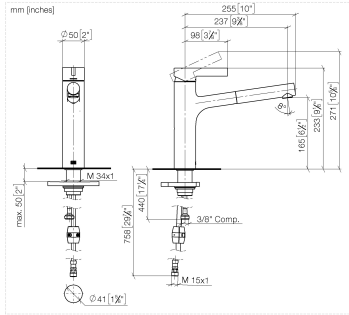

DORNBACHT LYV Single-lever mixer Pull-out - Brushed Nickel

33 845 110

- 237mm projection
- pivotable spout 120°
- air-enriched flow and spray flow
- fabric braided hose 1500 mm
- max. flow 5 l/min at 3 bar flow pressure
- lead-free

	Brushed Nickel	33 845 110-70 0010
	Chrome	33 845 110-00 0010
	Soft Black	33 845 110-69 0010

DORNBRACHT LYV Single-lever mixer Pull-out - Brushed Nickel

33 845 110

Flow rate chart

Codes & Standards

California Energy
Commission
(CEC)

DORNBRACHT LYV Single-lever mixer Pull-out - Brushed Nickel

33 845 110

Certificates

IAPMO_N-4976 (2). IAPMO_6397 (2).

DORNBRAUCH LYV Single-lever mixer Pull-out - Brushed Nickel

33 845 110

Parts for other finishes can be found here: [Chrome](#)

Spare parts list

No.	Item Number	Name	Quantity used	Delivery time
1	90 20 81 001 00-70	handle	1	2
2	90 28 30 010 00-70	cover	1	2
3	90 15 05 067 00 90	cartridge	1	2
4	90 18 40 227 00 90	insert	1	2
5	90 30 02 101 00 90	hose	1	2
6	90 23 01 051 01 90	flow reducer	1	2
7	90 14 05 081 00 90	seal	1	2
8	90 12 11 181 01-70	shower	1	2
9	90 14 15 062 00 90	gasket kit	1	2
10	90 30 01 211 01 90	shaft	1	2
11	90 14 05 080 00 90	seal	1	2
12	90 23 10 003 00 90	fixing set	1	2
13	04 30 04 102 00 90	High pressure hose 3/8" -	2	2
14	90 30 04 110 00 90	hose	1	2