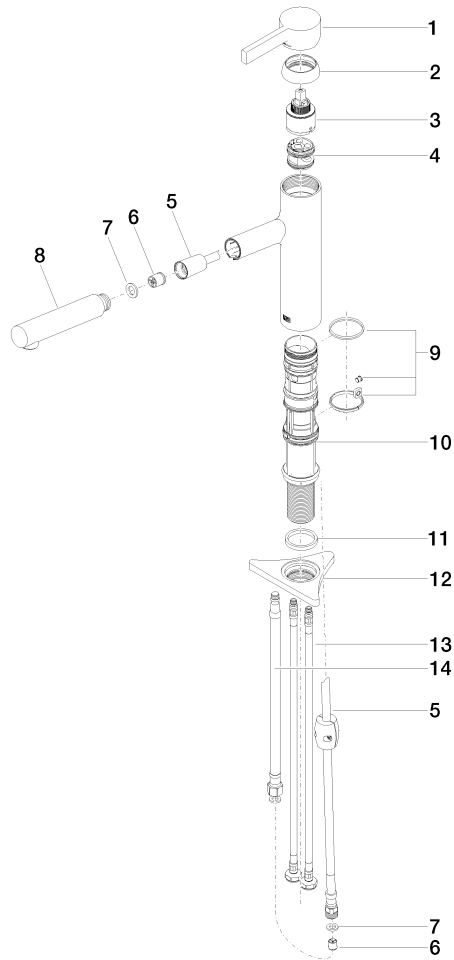

DORNBACHT LYV Single-lever mixer Pull-out - Brushed Nickel

33 845 110

- 237mm projection
- pivotable spout 120°
- air-enriched flow and spray flow
- fabric braided hose 1500 mm
- max. flow 5 l/min at 3 bar flow pressure
- lead-free

	Brushed Nickel	33 845 110-70 0010
	Chrome	33 845 110-00 0010
	Soft Black	33 845 110-69 0010

DORNBRACHT LYV Single-lever mixer Pull-out - Brushed Nickel

33 845 110

Flow rate chart

Codes & Standards

California Energy
Commission
(CEC)

DORNBRACHT LYV Single-lever mixer Pull-out - Brushed Nickel

33 845 110

Certificates

IAPMO_N-4976 (2). IAPMO_6397 (2).

DORNBRAUCH LYV Single-lever mixer Pull-out - Brushed Nickel

33 845 110

Parts for other finishes can be found here: [Chrome](#)

Spare parts list

No.	Item Number	Name	Quantity used	Delivery time
1	90 20 81 001 00-70	handle	1	2
2	90 28 30 010 00-70	cover	1	2
3	90 15 05 067 00 90	cartridge	1	2
4	90 18 40 227 00 90	insert	1	2
5	90 30 02 101 00 90	hose	1	2
6	90 23 01 051 01 90	flow reducer	1	2
7	90 14 05 081 00 90	seal	1	2
8	90 12 11 181 01-70	shower	1	2
9	90 14 15 062 00 90	gasket kit	1	2
10	90 30 01 211 01 90	shaft	1	2
11	90 14 05 080 00 90	seal	1	2
12	90 23 10 003 00 90	fixing set	1	2
13	04 30 04 102 00 90	High pressure hose 3/8" -	2	2
14	90 30 04 110 00 90	hose	1	2