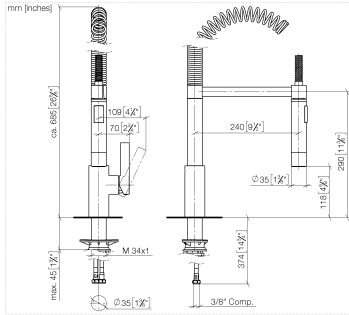

33 860 875

- 240mm projection
- pivotable 360°
- air-enriched flow and spray flow
- height of mixer 685 mm
- height up to aerator 129 mm
- hole diameter 35 mm
- 2 x pressure hose with 3/8" cap nut
- sprayface with anti-scaling system
- max. flow 5.7 l/min at 3 bar flow pressure
- lead-free
- This product can help a building meet the requirements of Green Building Rating Systems, e.g. LEED®, BREEAM®, DGNB

Recommended miscellaneous

**Dispenser without rosette -  
Brushed Chrome**

82 424 970-93

Recommended miscellaneous

**AIR SWITCH Control button -  
Brushed Chrome**

10 713 970-93

33 860 875

**Flow rate chart**