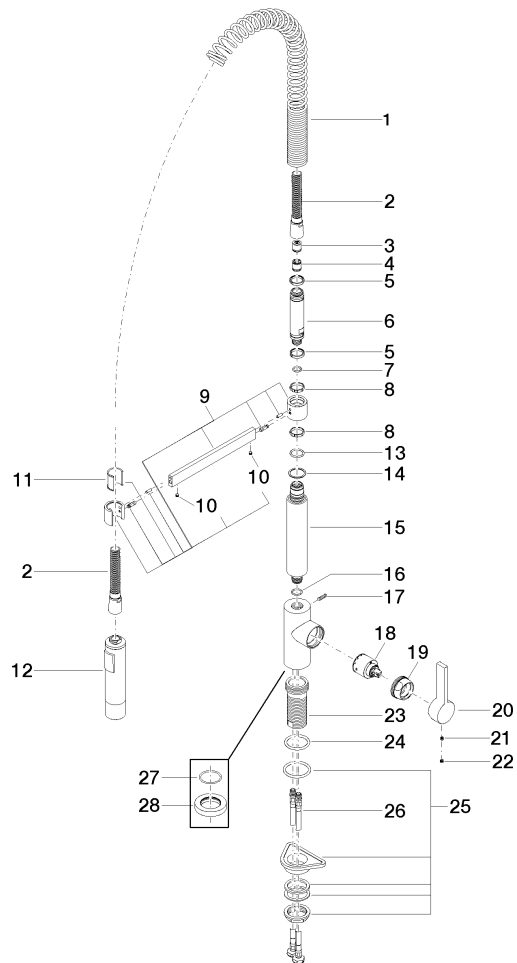

33 860 875

- 240mm projection
- pivotable 360°
- air-enriched flow and spray flow
- height of mixer 685 mm
- height up to aerator 129 mm
- hole diameter 35 mm
- 2 x pressure hose with 3/8" cap nut
- sprayface with anti-scaling system
- max. flow 5.7 l/min at 3 bar flow pressure
- lead-free
- This product can help a building meet the requirements of Green Building Rating Systems, e.g. LEED®, BREEAM®, DGNB

Recommended miscellaneous

**Dispenser without rosette -  
Brushed Chrome**

82 424 970-93

Recommended miscellaneous

**AIR SWITCH Control button -  
Brushed Chrome**

10 713 970-93

33 860 875

**Flow rate chart**

## TARA ULTRA Profi single-lever mixer - Brushed Chrome

TARA ULTRA

33 860 875

### Certificates

IAPMO\_N-4976 (2). IAPMO\_6397 (1).

33 860 875

Parts for other finishes can be found here: [Chrome](#)

33 860 875

Spare parts list

No.	Item Number	Name	Quantity used	Delivery time
1	09 16 02 035 90	spring	1	2
2	90 30 02 065 00-93	hose	1	20
3	90 23 01 080 00 90	back-flow preventer	1	2
4	90 23 01 141 00 90	back-flow preventer	1	2
5	09 14 15 024 90	ring	2	2
6	09 30 01 067 10-93	adaptor	1	60
7	90 14 10 077 00 90	seal	1	2
8	09 28 10 181 90	ring	2	2
9	04 17 20 029 00-93	holder	1	20
10	90 31 11 112 00 90	pin	2	2
11	09 18 40 118 90	sleeve	1	2
12	04 12 11 092 10-93	shower	1	20
13	09 14 10 100 90	seal	1	2
14	09 28 10 122 90	ring	1	2
15	09 11 10 072 10-93	connection	1	20
16	90 14 10 055 00 90	seal	1	2
17	04 31 11 113 00 90	pin	1	2
18	90 15 05 045 00 90	cartridge	1	2
19	09 24 04 107-93	nut	1	20
20	09 20 79 040-93	handle	1	60
21	90 31 11 030 00 90	pin	1	2
22	90 31 20 109 00 90	plug	1	2
23	09 30 01 111 20 90	sleeve	1	2
24	09 14 10 036 90	seal	1	2
25	04 23 10 044 02 90	fixing set	1	2
26	04 30 04 107 00 90	hose	2	2
27	09 14 10 149 90	seal	1	2
28	09 28 10 035-93	rosette	1	-