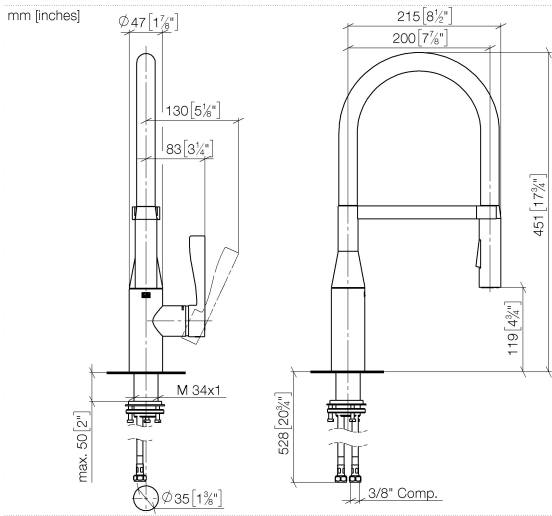

SYNC Profi single-lever mixer - Brushed Platinum

SYNC

33 865 895

- 200mm projection
- Flexible silicone hose with large operating range of up to 350 mm
- pivotable 360°
- Optional swivel limiter available with swivel limiter set 12 821 970 90
- air-enriched flow and spray flow
- height of mixer 451 mm
- height up to aerator 119 mm
- hole diameter 35 mm
- 2 x pressure hose with 3/8" cap nut
- sprayface with anti-scaling system
- max. flow 5.7 l/min at 3 bar flow pressure
- lead-free
- This product can help a building meet the requirements of Green Building Rating Systems, e.g. LEED®, BREEAM®, DGNB

Recommended miscellaneous

Swivel limitation set - 12 821 970 90

Recommended miscellaneous

AIR SWITCH Control button - 10 713 970-06
Brushed Platinum

Recommended miscellaneous

Dispenser without rosette - 82 424 970-06
Brushed Platinum

33 865 895

Flow rate chart

Codes & Standards

ADA

ASME
A112.18.1/CSA
B125.1

California Energy
Commission
(CEC)

NSF/ANSI 372

NSF/ANSI/CAN
61

SYNC Profi single-lever mixer - Brushed Platinum

SYNC

33 865 895

Certificates

IAPMO_N-4976 (2). IAPMO_4976 (1). IAPMO_6397 (1).

33 865 895

Spare parts list

No.	Item Number	Name	Quantity used	Delivery time
1	90 30 02 100 00-06	hose	1	10
2	90 23 01 141 00 90	back-flow preventer	1	2
3	09 31 11 040 90	pin	1	2
4	09 31 11 209 90	pin	1	2
5	90 17 20 045 00-06	holder	1	10
6	04 12 11 150 00 90	shower	1	2
7	90 28 10 161 00 90	set	1	2
8	90 15 05 064 02 90	cartridge	1	2
9	09 14 10 190 90	seal	1	2
10	09 28 30 030-06	cover	1	10
11	09 20 89 020-06	handle	1	10
12	90 31 11 063 00 90	pin	1	2
13	90 31 20 087 00-06	plug	1	10
14	04 30 11 040 00 90	fixing set	1	2
15	04 30 04 103 00 90	hose	2	2