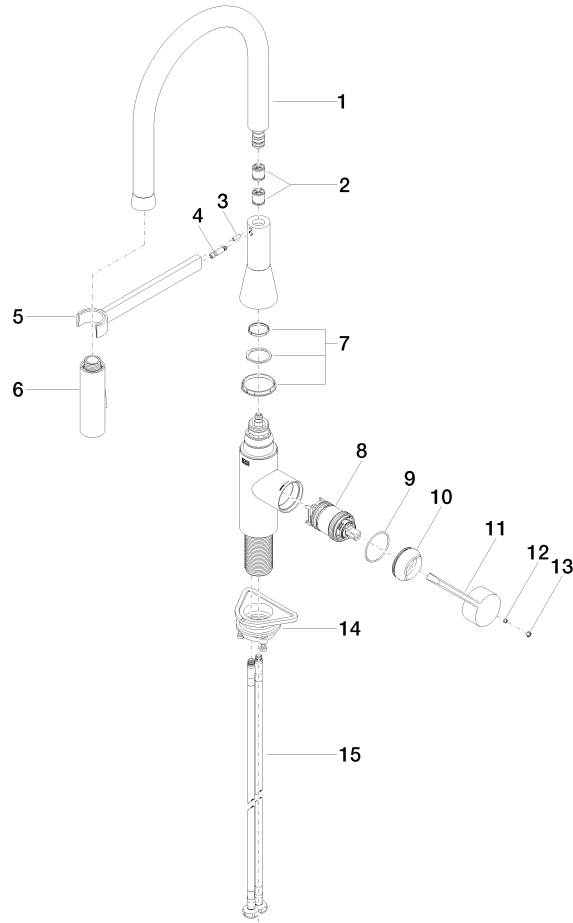

SYNC Profi single-lever mixer - Brushed Platinum

SYNC

33 865 895

- 200mm projection
- Flexible silicone hose with large operating range of up to 350 mm
- pivotable 360°
- Optional swivel limiter available with swivel limiter set 12 821 970 90
- air-enriched flow and spray flow
- height of mixer 451 mm
- height up to aerator 119 mm
- hole diameter 35 mm
- 2 x pressure hose with 3/8" cap nut
- sprayface with anti-scaling system
- max. flow 5.7 l/min at 3 bar flow pressure
- lead-free
- This product can help a building meet the requirements of Green Building Rating Systems, e.g. LEED®, BREEAM®, DGNB

Recommended miscellaneous

Swivel limitation set - 12 821 970 90

Recommended miscellaneous

AIR SWITCH Control button - 10 713 970-06
Brushed Platinum

Recommended miscellaneous

Dispenser without rosette - 82 424 970-06
Brushed Platinum

SYNC Profi single-lever mixer - Brushed Platinum

SYNC

33 865 895

Certificates

IAPMO_N-4976 (2). IAPMO_4976 (1). IAPMO_6397 (1).

33 865 895

Spare parts list

No.	Item Number	Name	Quantity used	Delivery time
1	90 30 02 100 00-06	hose	1	10
2	90 23 01 141 00 90	back-flow preventer	1	2
3	09 31 11 040 90	pin	1	2
4	09 31 11 209 90	pin	1	2
5	90 17 20 045 00-06	holder	1	10
6	04 12 11 150 00 90	shower	1	2
7	90 28 10 161 00 90	set	1	2
8	90 15 05 064 02 90	cartridge	1	2
9	09 14 10 190 90	seal	1	2
10	09 28 30 030-06	cover	1	10
11	09 20 89 020-06	handle	1	10
12	90 31 11 063 00 90	pin	1	2
13	90 31 20 087 00-06	plug	1	10
14	04 30 11 040 00 90	fixing set	1	2
15	04 30 04 103 00 90	hose	2	2