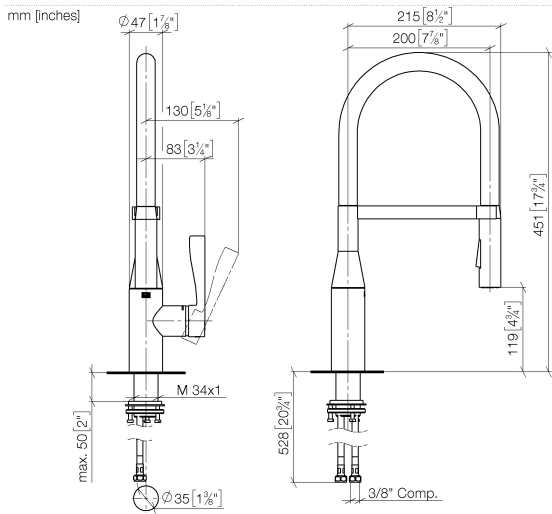

33 865 895

- 200mm projection
- Flexible silicone hose with large operating range of up to 350 mm
- pivotable 360°
- Optional swivel limiter available with swivel limiter set 12 821 970 90
- air-enriched flow and spray flow
- height of mixer 451 mm
- height up to aerator 119 mm
- hole diameter 35 mm
- 2 x pressure hose with 3/8" cap nut
- sprayface with anti-scaling system
- max. flow 5.7 l/min at 3 bar flow pressure
- lead-free
- This product can help a building meet the requirements of Green Building Rating Systems, e.g. LEED®, BREEAM®, DGNB

Recommended miscellaneous

**Swivel limitation set -** 12 821 970 90

Recommended miscellaneous

**AIR SWITCH Control button - Platinum** 10 713 970-08

Recommended miscellaneous

**Dispenser without rosette - Platinum** 82 424 970-08

33 865 895

**Flow rate chart**

**Codes & Standards**

ADA

ASME  
A112.18.1/CSA  
B125.1

California Energy  
Commission  
(CEC)

NSF/ANSI 372

NSF/ANSI/CAN  
61

### Spare parts list

No.	Item Number	Name	Quantity used	Delivery time
1	90 30 02 100 00-08	hose	1	40
2	90 23 01 141 00 90	back-flow preventer	1	2
3	09 31 11 040 90	pin	1	2
4	09 31 11 209 90	pin	1	2
5	90 17 20 045 00-08	holder	1	40
6	04 12 11 150 00 90	shower	1	2
7	90 28 10 161 00 90	set	1	2
8	90 15 05 064 05 90	cartridge	1	2
9	09 14 10 190 90	seal	1	2
10	09 28 30 030-08	cover	1	40
11	09 20 89 020-08	handle	1	40
12	90 31 11 063 00 90	pin	1	2
13	90 31 20 087 00-08	plug	1	40
14	04 30 11 040 00 90	fixing set	1	2
15	04 30 04 103 00 90	hose	2	2