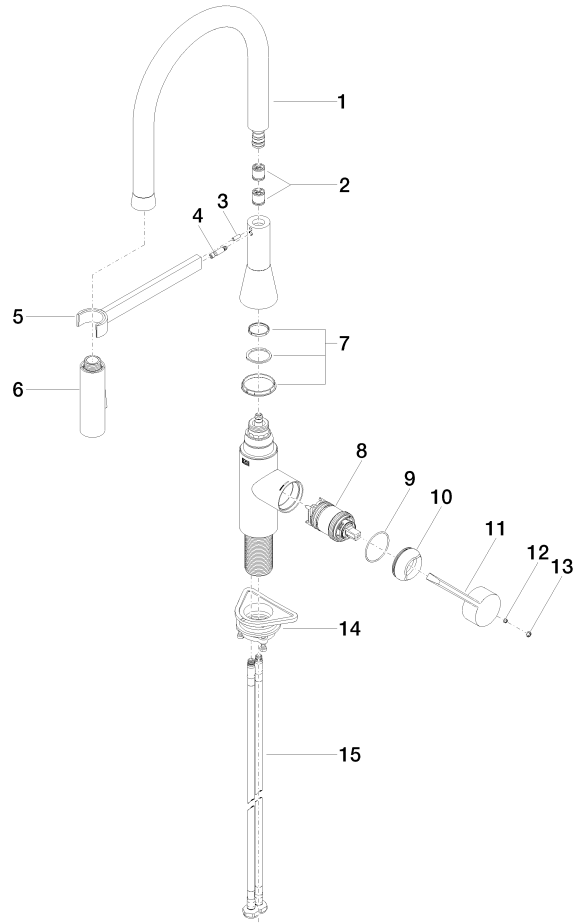

33 865 895

- 200mm projection
- Flexible silicone hose with large operating range of up to 350 mm
- pivotable 360°
- Optional swivel limiter available with swivel limiter set 12 821 970 90
- air-enriched flow and spray flow
- height of mixer 451 mm
- height up to aerator 119 mm
- hole diameter 35 mm
- 2 x pressure hose with 3/8" cap nut
- sprayface with anti-scaling system
- max. flow 5.7 l/min at 3 bar flow pressure
- lead-free
- This product can help a building meet the requirements of Green Building Rating Systems, e.g. LEED®, BREEAM®, DGNB

## SYNC Profi single-lever mixer - Platinum

---

SYNC

33 865 895

### Spare parts list

No.	Item Number	Name	Quantity used	Delivery time
1	90 30 02 100 00-08	hose	1	40
2	90 23 01 141 00 90	back-flow preventer	1	2
3	09 31 11 040 90	pin	1	2
4	09 31 11 209 90	pin	1	2
5	90 17 20 045 00-08	holder	1	40
6	04 12 11 150 00 90	shower	1	2
7	90 28 10 161 00 90	set	1	2
8	90 15 05 064 05 90	cartridge	1	2
9	09 14 10 190 90	seal	1	2
10	09 28 30 030-08	cover	1	40
11	09 20 89 020-08	handle	1	40
12	90 31 11 063 00 90	pin	1	2
13	90 31 20 087 00-08	plug	1	40
14	04 30 11 040 00 90	fixing set	1	2
15	04 30 04 103 00 90	hose	2	2