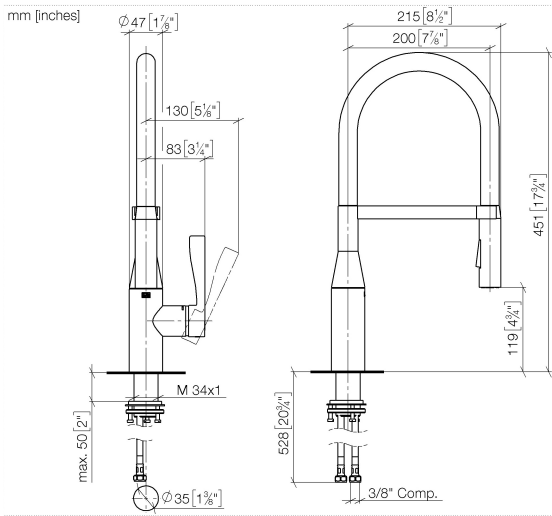

33 865 895

- 200mm projection
- Flexible silicone hose with large operating range of up to 350 mm
- pivotable 360°
- Optional swivel limiter available with swivel limiter set 12 821 970 90
- air-enriched flow and spray flow
- height of mixer 451 mm
- height up to aerator 119 mm
- hole diameter 35 mm
- 2 x pressure hose with 3/8" cap nut
- sprayface with anti-scaling system
- max. flow 5.7 l/min at 3 bar flow pressure
- lead-free
- This product can help a building meet the requirements of Green Building Rating Systems, e.g. LEED®, BREEAM®, DGNB

33 865 895

Flow rate chart

Codes & Standards

ADA

ASME
A112.18.1/CSA
B125.1

California Energy
Commission
(CEC)

NSF/ANSI 372

NSF/ANSI/CAN
61

SYNC Profi single-lever mixer - Durabross (23kt Gold)

SYNC

33 865 895

Certificates

IAPMO_N-4976 (2). IAPMO_6397 (1).

33 865 895

Spare parts list

No.	Item Number	Name	Quantity used	Delivery time
1	90 30 02 100 00-09	hose	1	40
2	90 23 01 141 00 90	back-flow preventer	1	2
3	09 31 11 040 90	pin	1	2
4	09 31 11 209 90	pin	1	2
5	90 17 20 045 00-09	holder	1	40
6	04 12 11 150 00 90	shower	1	2
7	90 28 10 161 00 90	set	1	2
8	90 15 05 064 05 90	cartridge	1	2
9	09 14 10 190 90	seal	1	2
10	09 28 30 030-09	cover	1	40
11	09 20 89 020-09	handle	1	40
12	90 31 11 063 00 90	pin	1	2
13	90 31 20 087 00-09	plug	1	40
14	04 30 11 040 00 90	fixing set	1	2
15	04 30 04 103 00 90	hose	2	2