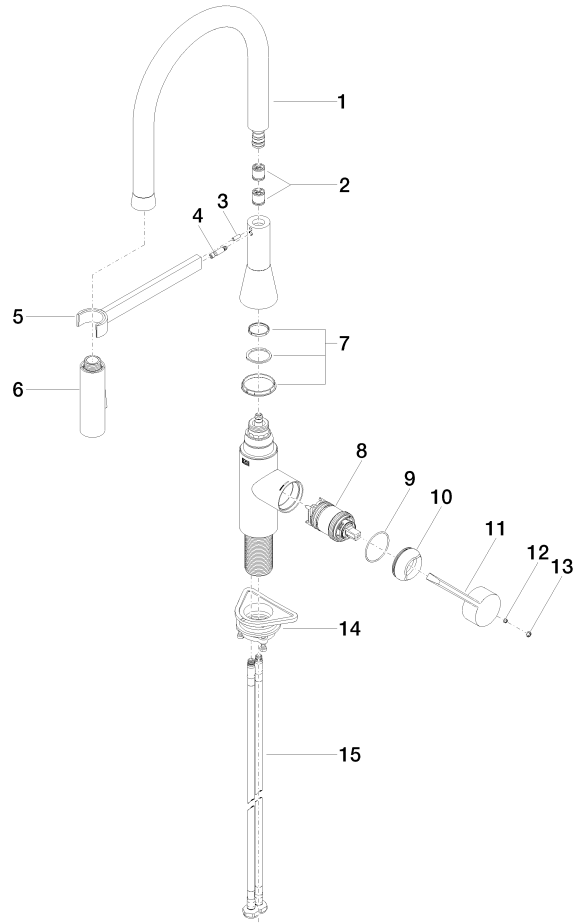

33 865 895

- 200mm projection
- Flexible silicone hose with large operating range of up to 350 mm
- pivotable 360°
- Optional swivel limiter available with swivel limiter set 12 821 970 90
- air-enriched flow and spray flow
- height of mixer 451 mm
- height up to aerator 119 mm
- hole diameter 35 mm
- 2 x pressure hose with 3/8" cap nut
- sprayface with anti-scaling system
- max. flow 5.7 l/min at 3 bar flow pressure
- lead-free
- This product can help a building meet the requirements of Green Building Rating Systems, e.g. LEED®, BREEAM®, DGNB

SYNC Profi single-lever mixer - Durabross (23kt Gold)

SYNC

33 865 895

Certificates

IAPMO_N-4976 (2). IAPMO_6397 (1).

33 865 895

Spare parts list

No.	Item Number	Name	Quantity used	Delivery time
1	90 30 02 100 00-09	hose	1	40
2	90 23 01 141 00 90	back-flow preventer	1	2
3	09 31 11 040 90	pin	1	2
4	09 31 11 209 90	pin	1	2
5	90 17 20 045 00-09	holder	1	40
6	04 12 11 150 00 90	shower	1	2
7	90 28 10 161 00 90	set	1	2
8	90 15 05 064 05 90	cartridge	1	2
9	09 14 10 190 90	seal	1	2
10	09 28 30 030-09	cover	1	40
11	09 20 89 020-09	handle	1	40
12	90 31 11 063 00 90	pin	1	2
13	90 31 20 087 00-09	plug	1	40
14	04 30 11 040 00 90	fixing set	1	2
15	04 30 04 103 00 90	hose	2	2