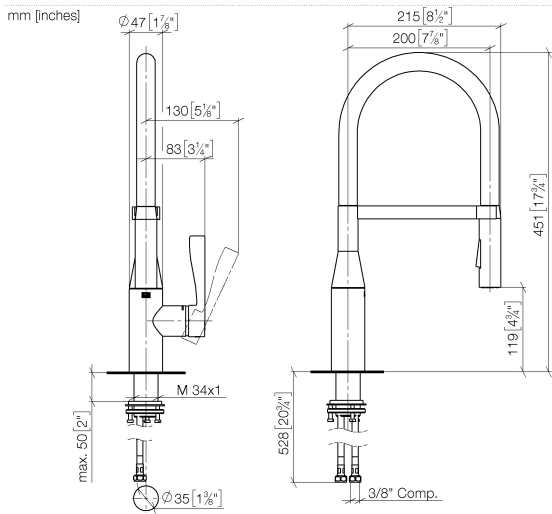

33 865 895

- 200mm projection
- Flexible silicone hose with large operating range of up to 350 mm
- pivotable 360°
- Optional swivel limiter available with swivel limiter set 12 821 970 90
- air-enriched flow and spray flow
- height of mixer 451 mm
- height up to aerator 119 mm
- hole diameter 35 mm
- 2 x pressure hose with 3/8" cap nut
- sprayface with anti-scaling system
- max. flow 5.7 l/min at 3 bar flow pressure
- lead-free
- This product can help a building meet the requirements of Green Building Rating Systems, e.g. LEED®, BREEAM®, DGNB

Recommended miscellaneous

Swivel limitation set - 12 821 970 90

Recommended miscellaneous

Dispenser without rosette - Dark Chrome 82 424 970-19

Recommended miscellaneous

AIR SWITCH Control button - Dark Chrome 10 713 970-19

33 865 895

Flow rate chart

Codes & Standards

ADA

ASME
A112.18.1/CSA
B125.1

California Energy
Commission
(CEC)

NSF/ANSI 372

NSF/ANSI/CAN
61