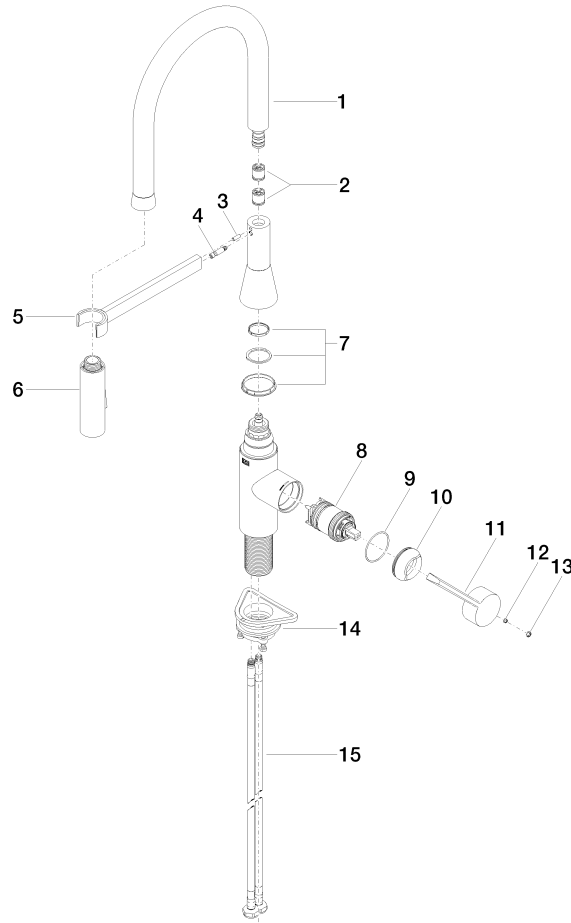

33 865 895

- 200mm projection
- Flexible silicone hose with large operating range of up to 350 mm
- pivotable 360°
- Optional swivel limiter available with swivel limiter set 12 821 970 90
- air-enriched flow and spray flow
- height of mixer 451 mm
- height up to aerator 119 mm
- hole diameter 35 mm
- 2 x pressure hose with 3/8" cap nut
- sprayface with anti-scaling system
- max. flow 5.7 l/min at 3 bar flow pressure
- lead-free
- This product can help a building meet the requirements of Green Building Rating Systems, e.g. LEED®, BREEAM®, DGNB

33 865 895

Certificates

IAPMO_N-4976 (2). IAPMO_6397 (1).

33 865 895

Spare parts list

No.	Item Number	Name	Quantity used	Delivery time
1	90 30 02 100 00-28	hose	1	20
2	90 23 01 141 00 90	back-flow preventer	1	2
3	09 31 11 040 90	pin	1	2
4	09 31 11 209 90	pin	1	2
5	90 17 20 045 00-28	holder	1	20
6	04 12 11 150 00 90	shower	1	2
7	90 28 10 161 00 90	set	1	2
8	90 15 05 064 05 90	cartridge	1	2
9	09 14 10 190 90	seal	1	2
10	09 28 30 030-28	cover	1	20
11	09 20 89 020-28	handle	1	20
12	90 31 11 063 00 90	pin	1	2
13	90 31 20 087 00-28	plug	1	20
14	04 30 11 040 00 90	fixing set	1	2
15	04 30 04 103 00 90	hose	2	2