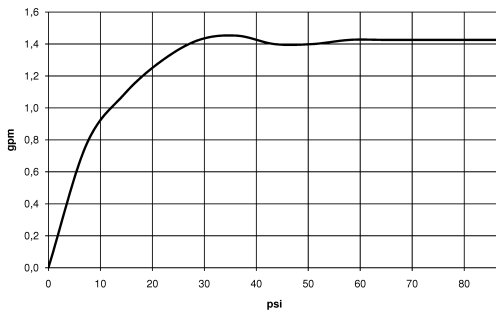

Codes & Standards

ADA

ASME
A112.18.1/CSA
B125.1

California Energy
Commission
(CEC)

NSF/ANSI 372

NSF/ANSI/CAN
61