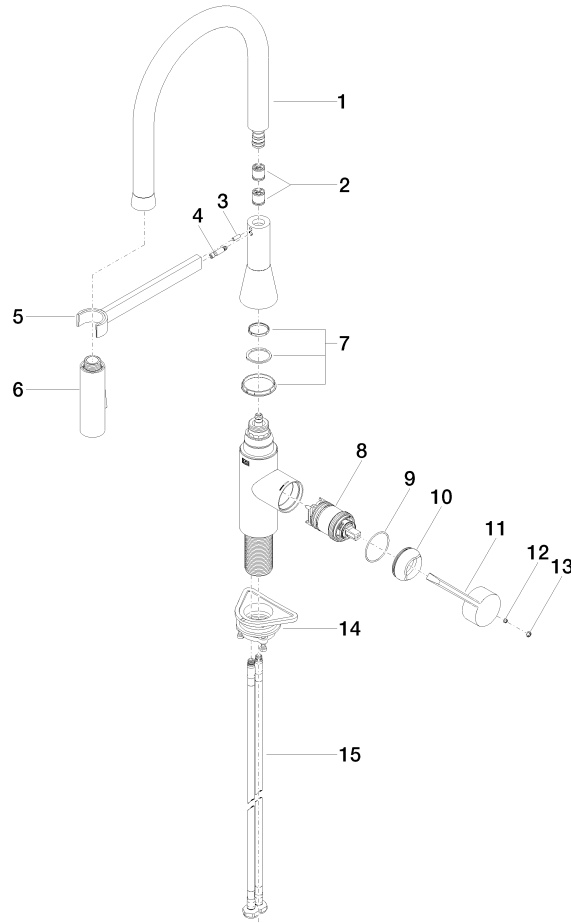

33 865 895 Product version from 2/4/2019

- 200mm projection
- Flexible silicone hose with large operating range of up to 350 mm
- pivotable 360°
- Optional swivel limiter available with swivel limiter set 12 821 970 90
- air-enriched flow and spray flow
- height of mixer 451 mm
- height up to aerator 119 mm
- hole diameter 35 mm
- 2 x pressure hose with 3/8" cap nut
- sprayface with anti-scaling system
- max. flow 5.7 l/min at 3 bar flow pressure
- lead-free
- This product can help a building meet the requirements of Green Building Rating Systems, e.g. LEED®, BREEAM®, DGNB

	AIR SWITCH Control button - Brushed Bronze	10 713 970-42
-------------------------------------------------------------------------------------	-------------------------------------------------------	---------------

33 865 895 Product version from 2/4/2019

Flow rate chart

Codes & Standards

ADA	ASME A112.18.1/CSA B125.1	California Energy Commission (CEC)	NSF/ANSI 372
NSF/ANSI/CAN 61	NSF372	NSF61	

SYNC Profi single-lever mixer - Brushed Bronze

SYNC

33 865 895 Product version from 2/4/2019

Certificates

IAPMO_N-4976

IAPMO_6397

33 865 895 Product version from 2/4/2019

Spare parts list

No.	Item Number	Name	Quantity used	Delivery time
1	90 30 02 100 00-42	hose	1	30
2	90 23 01 141 00 90	back-flow preventer	1	2
3	09 31 11 040 90	pin	1	2
4	09 31 11 209 90	pin	1	2
5	90 17 20 045 00-42	holder	1	30
6	04 12 11 150 00 90	shower	1	2
7	90 28 10 161 00 90	set	1	2
8	90 15 05 064 05 90	cartridge	1	2
9	09 14 10 190 90	seal	1	2
10	09 28 30 030-42	cover	1	60
11	09 20 89 020-42	handle	1	60
12	90 31 11 063 00 90	pin	1	2
13	90 31 20 087 00-42	plug	1	30
14	04 30 11 040 00 90	fixing set	1	2
15	04 30 04 103 00 90	hose	2	2