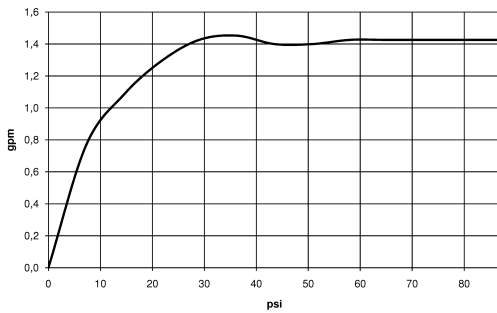

Codes & Standards

ADA	ASME A112.18.1/CSA B125.1	California Energy Commission (CEC)	NSF/ANSI 372
NSF/ANSI/CAN 61	NSF372	NSF61