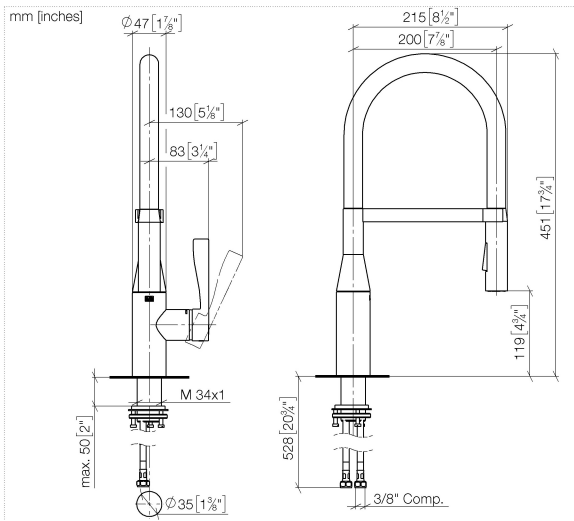

33 865 895 Product version from 2/4/2019

Flow rate chart