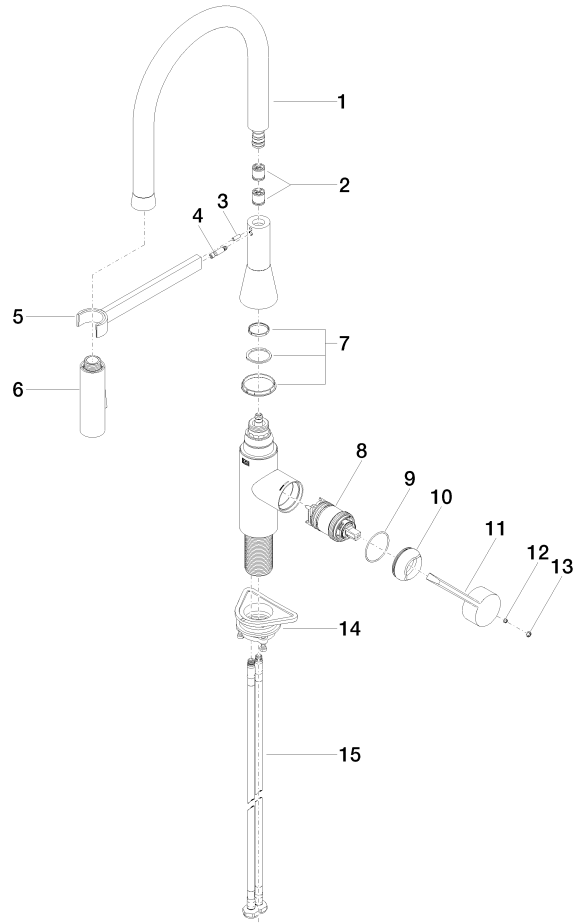

33 865 895

- 200mm projection
- Flexible silicone hose with large operating range of up to 350 mm
- pivotable 360°
- Optional swivel limiter available with swivel limiter set 12 821 970 90
- air-enriched flow and spray flow
- height of mixer 451 mm
- height up to aerator 119 mm
- hole diameter 35 mm
- 2 x pressure hose with 3/8" cap nut
- sprayface with anti-scaling system
- max. flow 5.7 l/min at 3 bar flow pressure
- lead-free
- This product can help a building meet the requirements of Green Building Rating Systems, e.g. LEED®, BREEAM®, DGNB

SYNC Profi single-lever mixer - Champagne (22kt Gold)

SYNC

33 865 895

Certificates

IAPMO_N-4976 (2). IAPMO_6397 (1).

33 865 895

Spare parts list

No.	Item Number	Name	Quantity used	Delivery time
1	90 30 02 100 00-47	hose	1	30
2	90 23 01 141 00 90	back-flow preventer	1	2
3	09 31 11 040 90	pin	1	2
4	09 31 11 209 90	pin	1	2
5	90 17 20 045 00-47	holder	1	30
6	04 12 11 150 00 90	shower	1	2
7	90 28 10 161 00 90	set	1	2
8	90 15 05 064 05 90	cartridge	1	2
9	09 14 10 190 90	seal	1	2
10	09 28 30 030-47	cover	1	60
11	09 20 89 020-47	handle	1	30
12	90 31 11 063 00 90	pin	1	2
13	90 31 20 087 00-47	plug	1	30
14	04 30 11 040 00 90	fixing set	1	2
15	04 30 04 103 00 90	hose	2	2