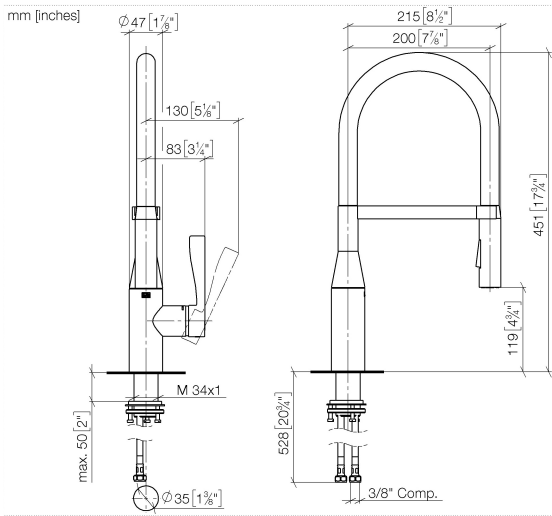

33 865 895

- 200mm projection
- Flexible silicone hose with large operating range of up to 350 mm
- pivotable 360°
- Optional swivel limiter available with swivel limiter set 12 821 970 90
- air-enriched flow and spray flow
- height of mixer 451 mm
- height up to aerator 119 mm
- hole diameter 35 mm
- 2 x pressure hose with 3/8" cap nut
- sprayface with anti-scaling system
- max. flow 5.7 l/min at 3 bar flow pressure
- lead-free
- This product can help a building meet the requirements of Green Building Rating Systems, e.g. LEED®, BREEAM®, DGNB

Recommended miscellaneous

Swivel limitation set - 12 821 970 90

Recommended miscellaneous

Dispenser without rosette - Champagne (22kt Gold) 82 424 970-47

Recommended miscellaneous

AIR SWITCH Control button - Champagne (22kt Gold) 10 713 970-47

33 865 895

Flow rate chart

Codes & Standards

ADA

ASME
A112.18.1/CSA
B125.1

California Energy
Commission
(CEC)

NSF/ANSI 372

NSF/ANSI/CAN
61

SYNC Profi single-lever mixer - Champagne (22kt Gold)

SYNC

33 865 895

Certificates

IAPMO_N-4976 (2). IAPMO_6397 (1).

33 865 895

Spare parts list

No.	Item Number	Name	Quantity used	Delivery time
1	90 30 02 100 00-47	hose	1	30
2	90 23 01 141 00 90	back-flow preventer	1	2
3	09 31 11 040 90	pin	1	2
4	09 31 11 209 90	pin	1	2
5	90 17 20 045 00-47	holder	1	30
6	04 12 11 150 00 90	shower	1	2
7	90 28 10 161 00 90	set	1	2
8	90 15 05 064 05 90	cartridge	1	2
9	09 14 10 190 90	seal	1	2
10	09 28 30 030-47	cover	1	60
11	09 20 89 020-47	handle	1	30
12	90 31 11 063 00 90	pin	1	2
13	90 31 20 087 00-47	plug	1	30
14	04 30 11 040 00 90	fixing set	1	2
15	04 30 04 103 00 90	hose	2	2