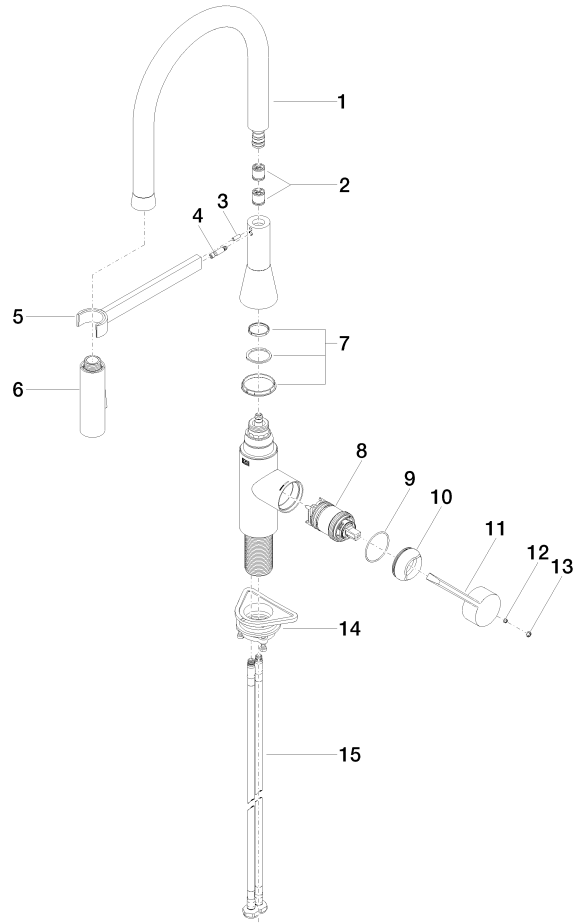

33 865 895

- 200mm projection
- Flexible silicone hose with large operating range of up to 350 mm
- pivotable 360°
- Optional swivel limiter available with swivel limiter set 12 821 970 90
- air-enriched flow and spray flow
- height of mixer 451 mm
- height up to aerator 119 mm
- hole diameter 35 mm
- 2 x pressure hose with 3/8" cap nut
- sprayface with anti-scaling system
- max. flow 5.7 l/min at 3 bar flow pressure
- lead-free
- This product can help a building meet the requirements of Green Building Rating Systems, e.g. LEED®, BREEAM®, DGNB

Recommended miscellaneous

Swivel limitation set - 12 821 970 90

Recommended miscellaneous

Dispenser without rosette - 82 424 970-93
Brushed Chrome

Recommended miscellaneous

AIR SWITCH Control button - 10 713 970-93
Brushed Chrome

SYNC Profi single-lever mixer - Brushed Chrome

SYNC

33 865 895

Certificates

IAPMO_N-4976 (2). IAPMO_6397 (1).

33 865 895

Spare parts list

No.	Item Number	Name	Quantity used	Delivery time
1	90 30 02 100 00-93	hose	1	20
2	90 23 01 141 00 90	back-flow preventer	1	2
3	09 31 11 040 90	pin	1	2
4	09 31 11 209 90	pin	1	2
5	90 17 20 045 00-93	holder	1	20
6	04 12 11 150 00 90	shower	1	2
7	90 28 10 161 00 90	set	1	2
8	90 15 05 064 05 90	cartridge	1	2
9	09 14 10 190 90	seal	1	2
10	09 28 30 030-93	cover	1	60
11	09 20 89 020-93	handle	1	60
12	90 31 11 063 00 90	pin	1	2
13	90 31 20 087 00-93	plug	1	20
14	04 30 11 040 00 90	fixing set	1	2
15	04 30 04 103 00 90	hose	2	2