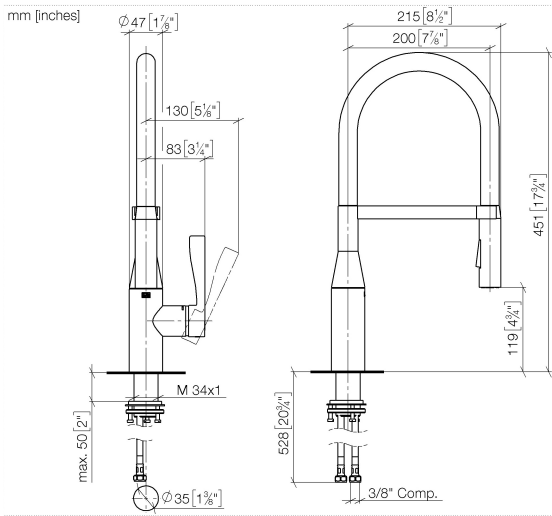

33 865 895

- 200mm projection
- Flexible silicone hose with large operating range of up to 350 mm
- pivotable 360°
- Optional swivel limiter available with swivel limiter set 12 821 970 90
- air-enriched flow and spray flow
- height of mixer 451 mm
- height up to aerator 119 mm
- hole diameter 35 mm
- 2 x pressure hose with 3/8" cap nut
- sprayface with anti-scaling system
- max. flow 5.7 l/min at 3 bar flow pressure
- lead-free
- This product can help a building meet the requirements of Green Building Rating Systems, e.g. LEED®, BREEAM®, DGNB

Recommended miscellaneous

Swivel limitation set - 12 821 970 90

Recommended miscellaneous

Dispenser without rosette - 82 424 970-93
Brushed Chrome

Recommended miscellaneous

AIR SWITCH Control button - 10 713 970-93
Brushed Chrome

33 865 895

Flow rate chart

Codes & Standards

ADA

ASME
A112.18.1/CSA
B125.1

California Energy
Commission
(CEC)

NSF/ANSI 372

NSF/ANSI/CAN
61

SYNC Profi single-lever mixer - Brushed Chrome

SYNC

33 865 895

Certificates

IAPMO_N-4976 (2). IAPMO_6397 (1).

33 865 895

Spare parts list

No.	Item Number	Name	Quantity used	Delivery time
1	90 30 02 100 00-93	hose	1	20
2	90 23 01 141 00 90	back-flow preventer	1	2
3	09 31 11 040 90	pin	1	2
4	09 31 11 209 90	pin	1	2
5	90 17 20 045 00-93	holder	1	20
6	04 12 11 150 00 90	shower	1	2
7	90 28 10 161 00 90	set	1	2
8	90 15 05 064 05 90	cartridge	1	2
9	09 14 10 190 90	seal	1	2
10	09 28 30 030-93	cover	1	60
11	09 20 89 020-93	handle	1	60
12	90 31 11 063 00 90	pin	1	2
13	90 31 20 087 00-93	plug	1	20
14	04 30 11 040 00 90	fixing set	1	2
15	04 30 04 103 00 90	hose	2	2