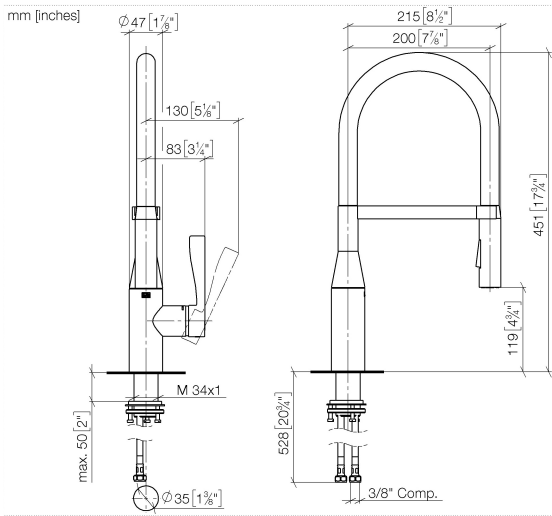

33 865 895

- 200mm projection
- Flexible silicone hose with large operating range of up to 350 mm
- pivotable 360°
- Optional swivel limiter available with swivel limiter set 12 821 970 90
- air-enriched flow and spray flow
- height of mixer 451 mm
- height up to aerator 119 mm
- hole diameter 35 mm
- 2 x pressure hose with 3/8" cap nut
- sprayface with anti-scaling system
- max. flow 5.7 l/min at 3 bar flow pressure
- lead-free
- This product can help a building meet the requirements of Green Building Rating Systems, e.g. LEED®, BREEAM®, DGNB

Recommended miscellaneous

Swivel limitation set - 12 821 970 90

Recommended miscellaneous

AIR SWITCH Control button - 10 713 970-99
Brushed Dark Platinum

Recommended miscellaneous

Dispenser without rosette - 82 424 970-99
Brushed Dark Platinum

33 865 895

Flow rate chart

Codes & Standards

ADA

ASME
A112.18.1/CSA
B125.1

California Energy
Commission
(CEC)

NSF/ANSI 372

NSF/ANSI/CAN
61

SYNC Profi single-lever mixer - Brushed Dark Platinum

SYNC

33 865 895

Certificates

IAPMO_N-4976 (2). IAPMO_4976 (1). IAPMO_6397 (1).

33 865 895

Spare parts list

No.	Item Number	Name	Quantity used	Delivery time
1	90 30 02 100 00-99	hose	1	30
2	90 23 01 141 00 90	back-flow preventer	1	2
3	09 31 11 040 90	pin	1	2
4	09 31 11 209 90	pin	1	2
5	90 17 20 045 00-99	holder	1	30
6	04 12 11 150 00 90	shower	1	2
7	90 28 10 161 00 90	set	1	2
8	90 15 05 064 05 90	cartridge	1	2
9	09 14 10 190 90	seal	1	2
10	09 28 30 030-99	cover	1	30
11	09 20 89 020-99	handle	1	30
12	90 31 11 063 00 90	pin	1	2
13	90 31 20 087 00-99	plug	1	30
14	04 30 11 040 00 90	fixing set	1	2
15	04 30 04 103 00 90	hose	2	2