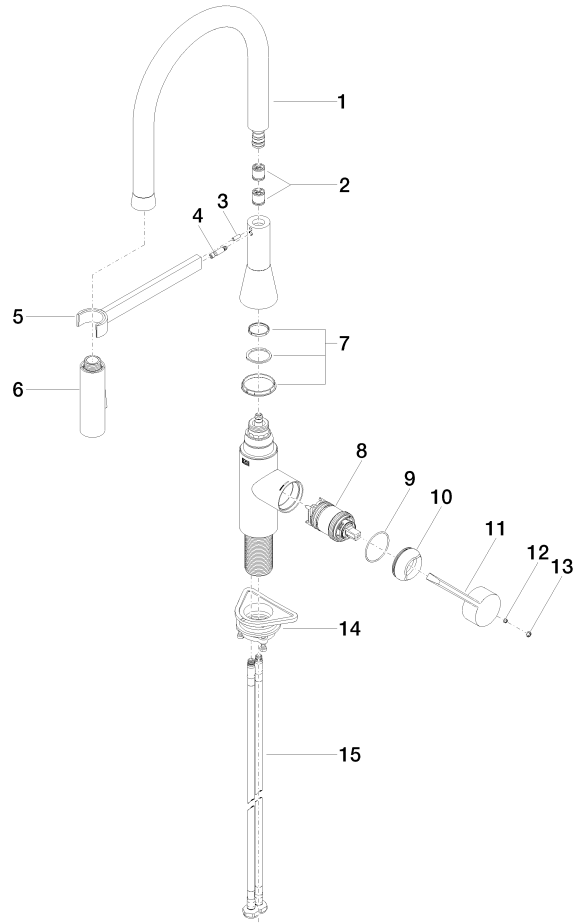

33 865 895

- 200mm projection
- Flexible silicone hose with large operating range of up to 350 mm
- pivotable 360°
- Optional swivel limiter available with swivel limiter set 12 821 970 90
- air-enriched flow and spray flow
- height of mixer 451 mm
- height up to aerator 119 mm
- hole diameter 35 mm
- 2 x pressure hose with 3/8" cap nut
- sprayface with anti-scaling system
- max. flow 5.7 l/min at 3 bar flow pressure
- lead-free
- This product can help a building meet the requirements of Green Building Rating Systems, e.g. LEED®, BREEAM®, DGNB

Recommended miscellaneous

Swivel limitation set - 12 821 970 90

Recommended miscellaneous

AIR SWITCH Control button - 10 713 970-99
Brushed Dark Platinum

Recommended miscellaneous

Dispenser without rosette - 82 424 970-99
Brushed Dark Platinum

SYNC Profi single-lever mixer - Brushed Dark Platinum

SYNC

33 865 895

Certificates

IAPMO_N-4976 (2). IAPMO_4976 (1). IAPMO_6397 (1).

33 865 895

Spare parts list

No.	Item Number	Name	Quantity used	Delivery time
1	90 30 02 100 00-99	hose	1	30
2	90 23 01 141 00 90	back-flow preventer	1	2
3	09 31 11 040 90	pin	1	2
4	09 31 11 209 90	pin	1	2
5	90 17 20 045 00-99	holder	1	30
6	04 12 11 150 00 90	shower	1	2
7	90 28 10 161 00 90	set	1	2
8	90 15 05 064 05 90	cartridge	1	2
9	09 14 10 190 90	seal	1	2
10	09 28 30 030-99	cover	1	30
11	09 20 89 020-99	handle	1	30
12	90 31 11 063 00 90	pin	1	2
13	90 31 20 087 00-99	plug	1	30
14	04 30 11 040 00 90	fixing set	1	2
15	04 30 04 103 00 90	hose	2	2