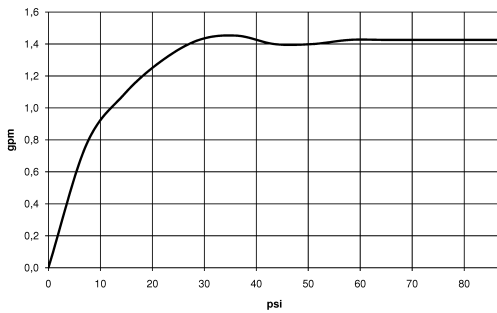

**ENO Single-lever mixer Pull-out with spray function - Brushed Durabron (23kt Gold)**

ENO

33 870 760

- 225mm projection
- pivotable spout 130°
- laminar and spray flow
- height of mixer 167 mm
- height up to aerator 137 mm
- hole diameter 35 mm
- 2 x pressure hose with 3/8" cap nut
- fabric braided hose 1500 mm
- max. flow 5.7 l/min at 3 bar flow pressure
- lead-free
- This product can help a building meet the requirements of Green Building Rating Systems, e.g. LEED®, BREEAM®, DGNB

33 870 760  
mm [inches]

**Flow rate chart**

**Codes & Standards**

ADA

ASME  
A112.18.1/CSA  
B125.1

California Energy  
Commission  
(CEC)

NSF/ANSI 372

NSF/ANSI/CAN  
61