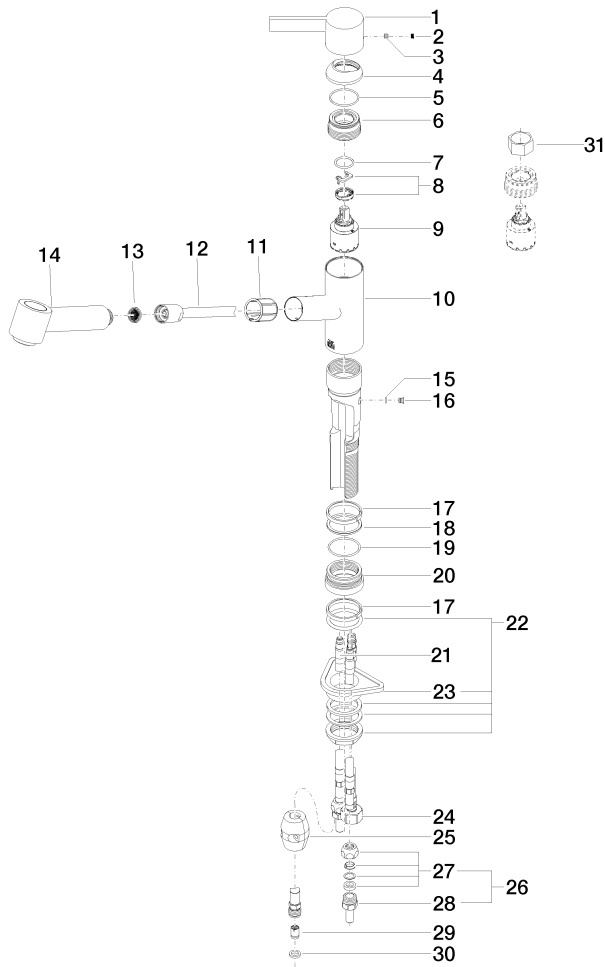

ENO Single-lever mixer Pull-out with spray function - Brushed Durabronz (23kt Gold)

ENO

33 870 760

Parts for other finishes can be found here: [Chrome](#)

ENO Single-lever mixer Pull-out with spray function - Brushed Durabron (23kt Gold)

ENO

33 870 760

Spare parts list

No.	Item Number	Name	Quantity used	Delivery time
1	09 20 76 001-28	handle	1	20
2	90 31 20 109 00 90	plug	1	2
3	90 31 11 030 00 90	pin	1	2
4	09 28 30 012-28	cover	1	20
5	09 14 10 102 90	seal	1	2
6	09 24 04 270 90	nut	1	2
7	09 14 10 031 90	seal	1	2
8	90 28 10 148 00 90	accessories	1	2
9	90 15 05 064 00 90	cartridge	1	2
10	09 19 76 009-28	sleeve	1	20
11	09 18 40 099 90	sleeve	1	2
12	90 30 02 062 00-28	hose	1	20
13	09 23 01 039 90	sieve	1	2
14	04 12 11 102 00-28	shower	1	20
15	09 14 10 001 90	seal	1	2
16	09 30 30 113 20 90	screw	1	2
17	09 14 15 029 90	ring	2	2
18	09 28 10 144 90	ring	1	2
19	09 14 10 034 90	seal	1	2
20	09 27 76 001-28	rosette	1	20
21	04 30 04 018 00 90	hose	2	60
22	04 23 10 044 02 90	fixing set	1	2
23	09 18 40 090 90	sleeve	1	2
24	04 30 04 019 00 90	hose	1	2
25	04 21 50 005 00 90	accessories	1	2
26	04 24 04 222 00-28	adaptor	1	-
Spare part can no longer be ordered, please order the replacement item				
27	04 23 30 031 01-07	threaded connector	2	60
28	09 24 04 222 10-28	adaptor	2	-
Spare part can no longer be ordered, please order the replacement item				
29	09 23 01 096 90	back-flow preventer	1	2
30	90 14 20 019 00 90	seal	1	2
31	90 30 09 031 00 90	key	1	2