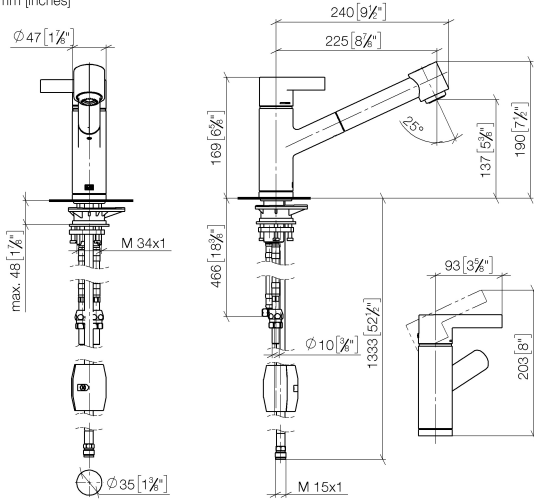

**ENO Single-lever mixer Pull-out with spray function - Brushed Durabron (23kt Gold)**

ENO

33 870 760

- 225mm projection
- pivotable spout 130°
- laminar and spray flow
- height of mixer 167 mm
- height up to aerator 137 mm
- hole diameter 35 mm
- 2 x pressure hose with 3/8" cap nut
- fabric braided hose 1500 mm
- max. flow 5.7 l/min at 3 bar flow pressure
- lead-free
- This product can help a building meet the requirements of Green Building Rating Systems, e.g. LEED®, BREEAM®, DGNB

33 870 760  
mm [inches]

**Flow rate chart**

**Codes & Standards**

ADA

ASME  
A112.18.1/CSA  
B125.1

California Energy  
Commission  
(CEC)

NSF/ANSI 372

NSF/ANSI/CAN  
61