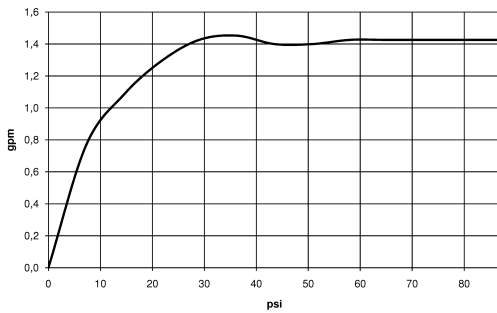

33 870 790

- 235mm projection
- pivotable spout 360°
- laminar and spray flow
- height of mixer 342 mm
- height up to aerator 292 mm
- hole diameter 35 mm
- 2 x pressure hose with 3/8" cap nut
- fabric braided hose 1500 mm
- max. flow 5.7 l/min at 3 bar flow pressure
- lead-free
- This product can help a building meet the requirements of Green Building Rating Systems, e.g. LEED®, BREEAM®, DGNB

**Recommended miscellaneous**

**AIR SWITCH Control button - Chrome** 10 713 970-00

**Recommended miscellaneous**

**Dispenser without rosette - Chrome** 82 424 970-00

33 870 790

**Flow rate chart**

**Codes & Standards**