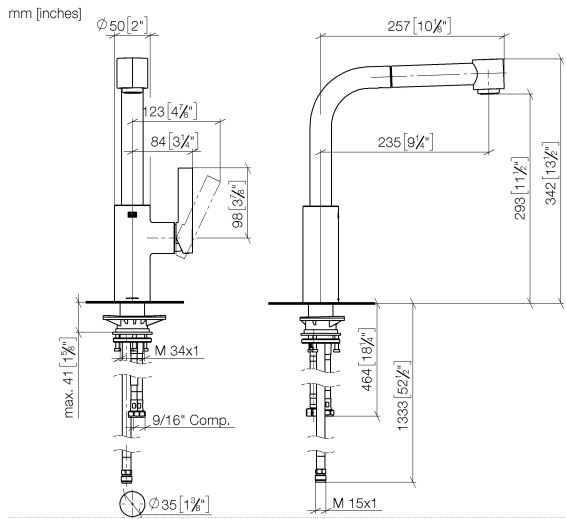

33 870 790

- 235mm projection
- pivotable spout 360°
- laminar and spray flow
- height of mixer 342 mm
- height up to aerator 292 mm
- hole diameter 35 mm
- 2 x pressure hose with 3/8" cap nut
- fabric braided hose 1500 mm
- max. flow 5.7 l/min at 3 bar flow pressure
- lead-free
- This product can help a building meet the requirements of Green Building Rating Systems, e.g. LEED®, BREEAM®, DGNB

**Recommended miscellaneous**

**AIR SWITCH Control button - Chrome** 10 713 970-00

**Recommended miscellaneous**

**Dispenser without rosette - Chrome** 82 424 970-00

33 870 790

**Flow rate chart**

**Codes & Standards**

## ELIO Single-lever mixer Pull-out with spray function - Chrome

---

ELIO

33 870 790