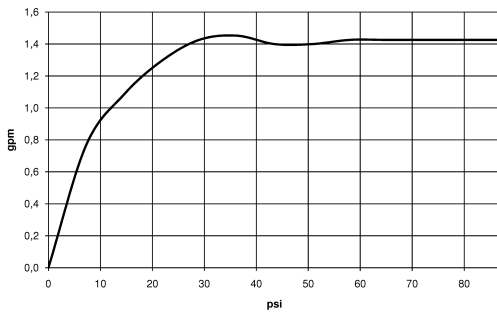

ELIO Single-lever mixer Pull-out with spray function - Brushed Durabron (23kt Gold)

ELIO

33 870 790

- 235mm projection
- pivotable spout 360°
- laminar and spray flow
- height of mixer 342 mm
- height up to aerator 292 mm
- hole diameter 35 mm
- 2 x pressure hose with 3/8" cap nut
- fabric braided hose 1500 mm
- max. flow 5.7 l/min at 3 bar flow pressure
- lead-free
- This product can help a building meet the requirements of Green Building Rating Systems, e.g. LEED®, BREEAM®, DGNB

ELIO

33 870 790

mm [inches]

Flow rate chart

Codes & Standards

ADA

ASME
A112.18.1/CSA
B125.1

California Energy
Commission
(CEC)