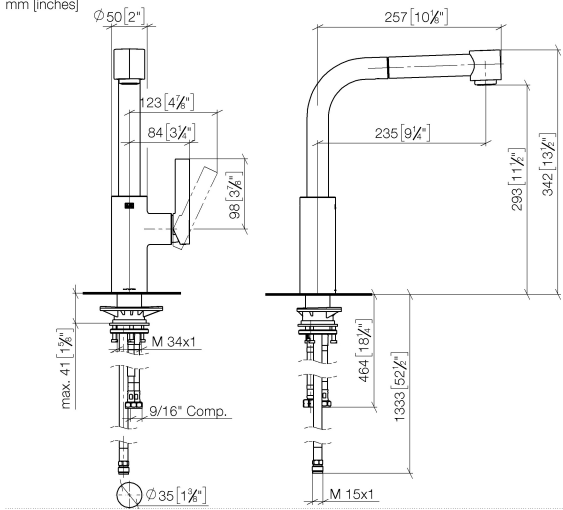

ELIO Single-lever mixer Pull-out with spray function - Brushed Durabron (23kt Gold)

ELIO

33 870 790

- 235mm projection
- pivotable spout 360°
- laminar and spray flow
- height of mixer 342 mm
- height up to aerator 292 mm
- hole diameter 35 mm
- 2 x pressure hose with 3/8" cap nut
- fabric braided hose 1500 mm
- max. flow 5.7 l/min at 3 bar flow pressure
- lead-free
- This product can help a building meet the requirements of Green Building Rating Systems, e.g. LEED®, BREEAM®, DGNB

ELIO

33 870 790

mm [inches]

Flow rate chart

Codes & Standards

ADA

ASME
A112.18.1/CSA
B125.1

California Energy
Commission
(CEC)

NSF/ANSI 372

NSF/ANSI/CAN
61

ELIO Single-lever mixer Pull-out with spray function - Brushed Durabronze (23kt Gold)

ELIO

33 870 790

Certificates

IAPMO_N-4976 (2). IAPMO_6397 (1).

33 870 790
Parts for other finishes can be found here: [Chrome](#)

Spare parts list

No.	Item Number	Name	Quantity used	Delivery time
1	04 12 11 102 00-28	shower	1	20
2	09 23 01 039 90	sieve	1	2
3	90 30 02 062 00-28	hose	1	20
4	90 28 22 186 00-28	spout	1	20
5	09 30 30 054 90	screw	1	2
6	90 15 05 045 00 90	cartridge	1	2
7	09 24 04 141-28	nut	1	20
8	09 20 79 040-28	handle	1	20
9	90 31 11 030 00 90	pin	1	2
10	90 31 20 109 00 90	plug	1	2
11	04 23 10 044 02 90	fixing set	1	2
12	04 30 04 106 00 90	hose	2	2
13	04 30 04 029 00 90	hose	1	2
14	04 21 50 005 00 90	accessories	1	2
15	09 23 01 096 90	back-flow preventer	1	2
16	90 14 20 019 00 90	seal	1	2