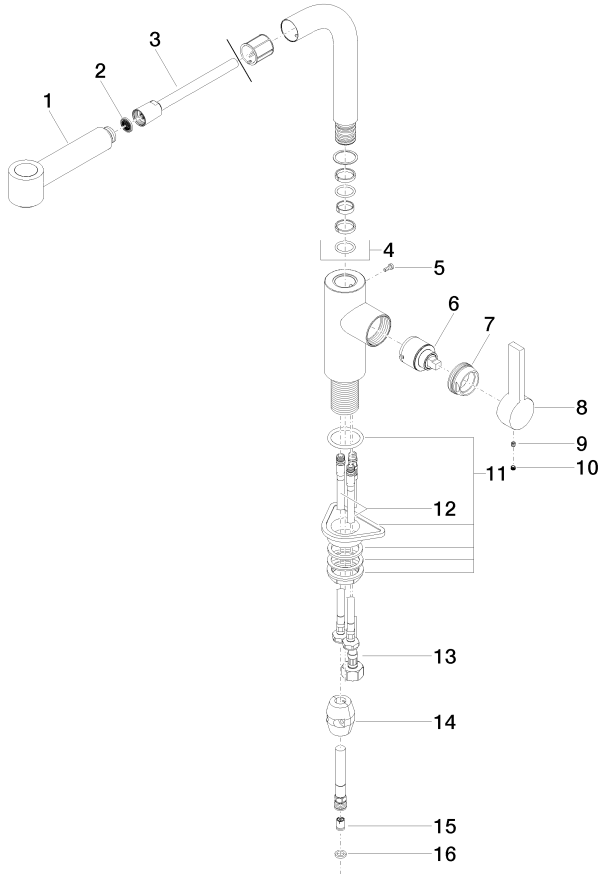

ELIO Single-lever mixer Pull-out with spray function - Brushed Durabron (23kt Gold)

ELIO

33 870 790

- 235mm projection
- pivotable spout 360°
- laminar and spray flow
- height of mixer 342 mm
- height up to aerator 292 mm
- hole diameter 35 mm
- 2 x pressure hose with 3/8" cap nut
- fabric braided hose 1500 mm
- max. flow 5.7 l/min at 3 bar flow pressure
- lead-free
- This product can help a building meet the requirements of Green Building Rating Systems, e.g. LEED®, BREEAM®, DGNB

ELIO

33 870 790

mm [inches]

Flow rate chart

Codes & Standards

ADA

ASME
A112.18.1/CSA
B125.1

California Energy
Commission
(CEC)

NSF/ANSI 372

NSF/ANSI/CAN
61

ELIO Single-lever mixer Pull-out with spray function - Brushed Durabronze (23kt Gold)

ELIO

33 870 790

Certificates

IAPMO_N-4976 (2). IAPMO_6397 (1).

33 870 790
Parts for other finishes can be found here: [Chrome](#)

Spare parts list

No.	Item Number	Name	Quantity used	Delivery time
1	04 12 11 102 00-28	shower	1	20
2	09 23 01 039 90	sieve	1	2
3	90 30 02 062 00-28	hose	1	20
4	90 28 22 186 00-28	spout	1	20
5	09 30 30 054 90	screw	1	2
6	90 15 05 045 00 90	cartridge	1	2
7	09 24 04 141-28	nut	1	20
8	09 20 79 040-28	handle	1	20
9	90 31 11 030 00 90	pin	1	2
10	90 31 20 109 00 90	plug	1	2
11	04 23 10 044 02 90	fixing set	1	2
12	04 30 04 106 00 90	hose	2	2
13	04 30 04 029 00 90	hose	1	2
14	04 21 50 005 00 90	accessories	1	2
15	09 23 01 096 90	back-flow preventer	1	2
16	90 14 20 019 00 90	seal	1	2