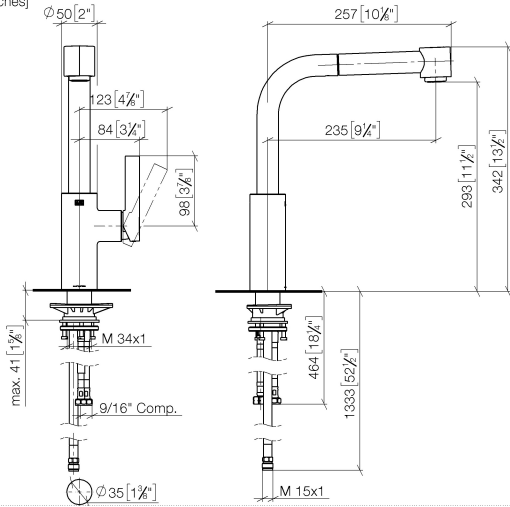

**ELIO Single-lever mixer Pull-out with spray function - Brushed Champagne (22kt Gold)**

ELIO

33 870 790

- 235mm projection
- pivotable spout 360°
- laminar and spray flow
- height of mixer 342 mm
- height up to aerator 292 mm
- hole diameter 35 mm
- 2 x pressure hose with 3/8" cap nut
- fabric braided hose 1500 mm
- max. flow 5.7 l/min at 3 bar flow pressure
- lead-free
- This product can help a building meet the requirements of Green Building Rating Systems, e.g. LEED®, BREEAM®, DGNB

33 870 790

mm [inches]

**Flow rate chart**

**Codes & Standards**

ADA

ASME  
A112.18.1/CSA  
B125.1

California Energy  
Commission  
(CEC)

NSF/ANSI 372

NSF/ANSI/CAN  
61

ELIO Single-lever mixer Pull-out with spray function - Brushed Champagne  
(22kt Gold)

---

ELIO

33 870 790

Certificates

---

IAPMO\_N-4976 (2). IAPMO\_6397 (1).