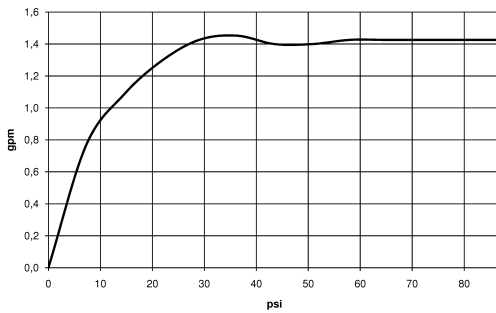

**ELIO Single-lever mixer Pull-out with spray function - Brushed Champagne (22kt Gold)**

ELIO

33 870 790

- 235mm projection
- pivotable spout 360°
- laminar and spray flow
- height of mixer 342 mm
- height up to aerator 292 mm
- hole diameter 35 mm
- 2 x pressure hose with 3/8" cap nut
- fabric braided hose 1500 mm
- max. flow 5.7 l/min at 3 bar flow pressure
- lead-free
- This product can help a building meet the requirements of Green Building Rating Systems, e.g. LEED®, BREEAM®, DGNB

33 870 790

mm [inches]

**Flow rate chart**

**Codes & Standards**

ADA

ASME  
A112.18.1/CSA  
B125.1

California Energy  
Commission  
(CEC)

NSF/ANSI 372