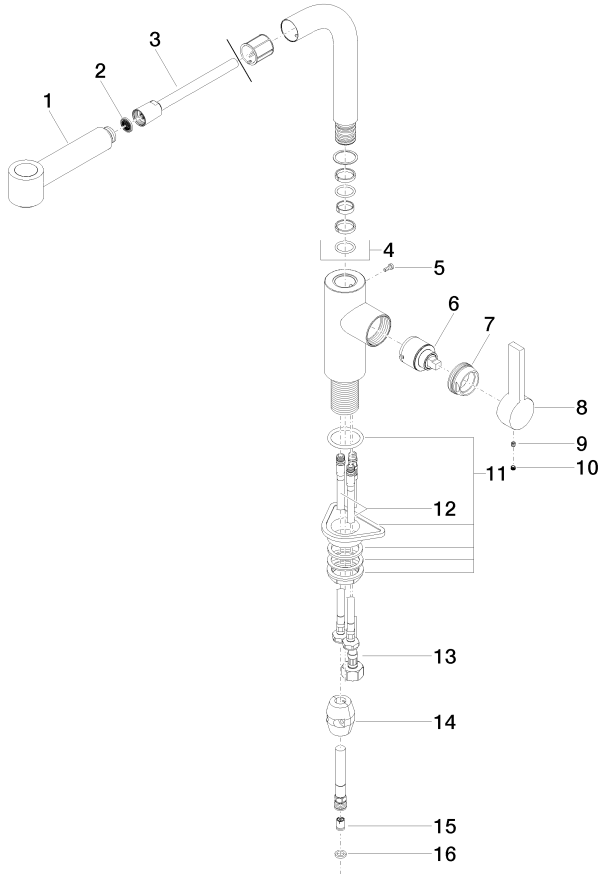

**ELIO Single-lever mixer Pull-out with spray function - Brushed Champagne (22kt Gold)**

ELIO

33 870 790

- 235mm projection
- pivotable spout 360°
- laminar and spray flow
- height of mixer 342 mm
- height up to aerator 292 mm
- hole diameter 35 mm
- 2 x pressure hose with 3/8" cap nut
- fabric braided hose 1500 mm
- max. flow 5.7 l/min at 3 bar flow pressure
- lead-free
- This product can help a building meet the requirements of Green Building Rating Systems, e.g. LEED®, BREEAM®, DGNB

33 870 790

mm [inches]

**Flow rate chart**

**Codes & Standards**

ADA

ASME  
A112.18.1/CSA  
B125.1

California Energy  
Commission  
(CEC)

NSF/ANSI 372

NSF/ANSI/CAN  
61

ELIO Single-lever mixer Pull-out with spray function - Brushed Champagne  
(22kt Gold)

---

ELIO

33 870 790

Certificates

---

IAPMO\_N-4976 (2). IAPMO\_6397 (1).

### Spare parts list

No.	Item Number	Name	Quantity used	Delivery time
1	04 12 11 102 00-46	shower	1	30
2	09 23 01 039 90	sieve	1	2
3	90 30 02 062 00-46	hose	1	-
Spare part can no longer be ordered, please order the replacement item				
4	90 28 22 186 00-46	spout	1	30
5	09 30 30 054 90	screw	1	2
6	90 15 05 045 00 90	cartridge	1	2
7	09 24 04 141-46	nut	1	30
8	09 20 79 040-46	handle	1	30
9	90 31 11 030 00 90	pin	1	2
10	90 31 20 109 00 90	plug	1	2
11	04 23 10 044 02 90	fixing set	1	2
12	04 30 04 106 00 90	hose	2	2
13	04 30 04 029 00 90	hose	1	2
14	04 21 50 005 00 90	accessories	1	2
15	09 23 01 096 90	back-flow preventer	1	2
16	90 14 20 019 00 90	seal	1	2