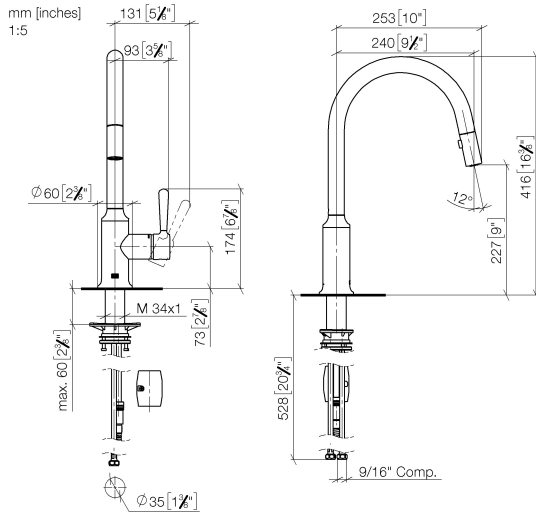

33 870 809

- 240mm projection
- pivotable spout 360°
- Optional swivel limiter available with swivel limiter set 12 823 970 90
- laminar and spray flow
- height of mixer 416 mm
- height up to laminar flow regulator 228 mm
- hole diameter 35 mm
- 2 x pressure hose with 3/8" cap nut
- 1800 mm metal shower hose
- sprayface with anti-scaling system
- max. flow 5.7 l/min at 3 bar flow pressure
- lead-free
- This product can help a building meet the requirements of Green Building Rating Systems, e.g. LEED®, BREEAM®, DGNB

33 870 809

Flow rate chart

Codes & Standards

California Energy
Commission
(CEC)

33 870 809

Spare parts list

No.	Item Number	Name	Quantity used	Delivery time
1	90 28 22 397 00-09	spout	1	40
2	90 15 05 064 05 90	cartridge	1	2
3	09 14 10 190 90	seal	1	2
4	09 28 30 030-09	cover	1	40
5	90 20 80 052 00-09	handle	1	40
6	04 28 20 067 00 90	pipe	1	2
7	90 24 03 253 01 90	adaptor	1	2
8	04 30 02 120 00-85	hose	1	30
9	04 21 50 010 00 90	accessories	1	2
10	04 30 04 103 00 90	hose	2	2
11	04 30 11 040 00 90	fixing set	1	2
12	90 18 40 317 00-09	shower	1	40