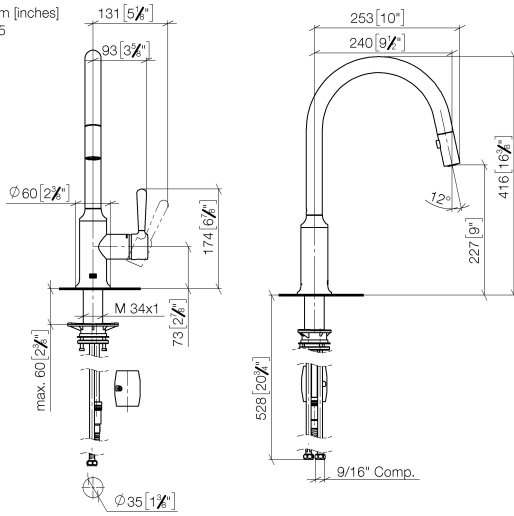

**VAIA Single-lever mixer Pull-down with spray function - Brushed Champagne (22kt Gold)**

VAIA

33 870 809

- 240mm projection
- pivotable spout 360°
- Optional swivel limiter available with swivel limiter set 12 823 970 90
- laminar and spray flow
- height of mixer 416 mm
- height up to laminar flow regulator 228 mm
- hole diameter 35 mm
- 2 x pressure hose with 3/8" cap nut
- 1800 mm metal shower hose
- sprayface with anti-scaling system
- max. flow 5.7 l/min at 3 bar flow pressure
- lead-free
- This product can help a building meet the requirements of Green Building Rating Systems, e.g. LEED®, BREEAM®, DGNB

**VAIA AIR SWITCH Control button -** 10 713 809-46  
**Brushed Champagne (22kt Gold)**

33 870 809

mm [inches]  
1:5

**Flow rate chart**

**Codes & Standards**

California Energy  
Commission  
(CEC)

33 870 809

**Spare parts list**

No.	Item Number	Name	Quantity used	Delivery time
1	90 28 22 397 00-46	spout	1	30
2	90 15 05 064 05 90	cartridge	1	2
3	09 14 10 190 90	seal	1	2
4	09 28 30 030-46	cover	1	60
5	90 20 80 052 00-46	handle	1	30
6	04 28 20 067 00 90	pipe	1	2
7	90 24 03 253 01 90	adaptor	1	2
8	04 30 02 120 00-85	hose	1	30
9	04 21 50 010 00 90	accessories	1	2
10	04 30 04 103 00 90	hose	2	2
11	04 30 11 040 00 90	fixing set	1	2
12	90 18 40 317 00-46	shower	1	30