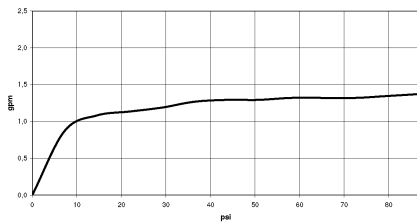

**VAIA Single-lever mixer Pull-down with spray function - Brushed Champagne (22kt Gold)**

VAIA

33 870 809

- 240mm projection
- pivotable spout 360°
- Optional swivel limiter available with swivel limiter set 12 823 970 90
- laminar and spray flow
- height of mixer 416 mm
- height up to laminar flow regulator 228 mm
- hole diameter 35 mm
- 2 x pressure hose with 3/8" cap nut
- 1800 mm metal shower hose
- sprayface with anti-scaling system
- max. flow 5.7 l/min at 3 bar flow pressure
- lead-free
- This product can help a building meet the requirements of Green Building Rating Systems, e.g. LEED®, BREEAM®, DGNB

**Recommended miscellaneous**

**Swivel limitation set -** 12 823 970 90

**Recommended miscellaneous**

**VAIA Dispenser with rosette -** 82 434 809-46  
**Brushed Champagne (22kt Gold)**

**Recommended miscellaneous**

**VAIA AIR SWITCH Control button -** 10 713 809-46  
**Brushed Champagne (22kt Gold)**

33 870 809

mm [inches]  
1:5

**Flow rate chart**

**Codes & Standards**

California Energy  
Commission  
(CEC)

33 870 809