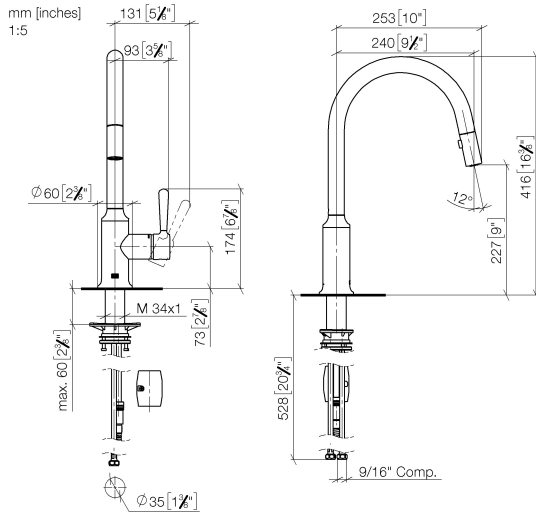

33 870 809

- 240mm projection
- pivotable spout 360°
- Optional swivel limiter available with swivel limiter set 12 823 970 90
- laminar and spray flow
- height of mixer 416 mm
- height up to laminar flow regulator 228 mm
- hole diameter 35 mm
- 2 x pressure hose with 3/8" cap nut
- 1800 mm metal shower hose
- sprayface with anti-scaling system
- max. flow 5.7 l/min at 3 bar flow pressure
- lead-free
- This product can help a building meet the requirements of Green Building Rating Systems, e.g. LEED®, BREEAM®, DGNB

Recommended miscellaneous

Swivel limitation set -

12 823 970 90

Recommended miscellaneous

**VAIA Dispenser with rosette -
Brushed Dark Platinum**

82 434 809-99

Recommended miscellaneous

**VAIA AIR SWITCH Control button - 10 713 809-99
Brushed Dark Platinum**

33 870 809

Flow rate chart

Codes & Standards

California Energy
Commission
(CEC)

33 870 809

Spare parts list

No.	Item Number	Name	Quantity used	Delivery time
1	90 28 22 397 00-99	spout	1	30
2	90 15 05 064 05 90	cartridge	1	2
3	09 14 10 190 90	seal	1	2
4	09 28 30 030-99	cover	1	30
5	90 20 80 052 00-99	handle	1	30
6	04 28 20 067 00 90	pipe	1	2
7	90 24 03 253 01 90	adaptor	1	2
8	04 30 02 120 00-85	hose	1	30
9	04 21 50 010 00 90	accessories	1	2
10	04 30 04 103 00 90	hose	2	2
11	04 30 11 040 00 90	fixing set	1	2
12	90 18 40 317 00-99	shower	1	30