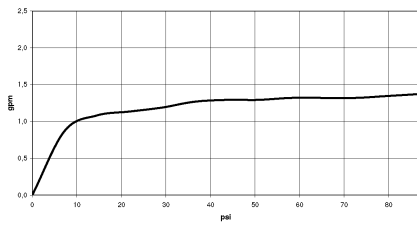

33 870 809

- 240mm projection
- pivotable spout 360°
- Optional swivel limiter available with swivel limiter set 12 823 970 90
- laminar and spray flow
- height of mixer 416 mm
- height up to laminar flow regulator 228 mm
- hole diameter 35 mm
- 2 x pressure hose with 3/8" cap nut
- 1800 mm metal shower hose
- sprayface with anti-scaling system
- max. flow 5.7 l/min at 3 bar flow pressure
- lead-free
- This product can help a building meet the requirements of Green Building Rating Systems, e.g. LEED®, BREEAM®, DGNB

33 870 809

Flow rate chart

Codes & Standards

California Energy
Commission
(CEC)

33 870 809

Spare parts list

No.	Item Number	Name	Quantity used	Delivery time
1	90 28 22 397 00-99	spout	1	30
2	90 15 05 064 05 90	cartridge	1	2
3	09 14 10 190 90	seal	1	2
4	09 28 30 030-99	cover	1	30
5	90 20 80 052 00-99	handle	1	30
6	04 28 20 067 00 90	pipe	1	2
7	90 24 03 253 01 90	adaptor	1	2
8	04 30 02 120 00-85	hose	1	30
9	04 21 50 010 00 90	accessories	1	2
10	04 30 04 103 00 90	hose	2	2
11	04 30 11 040 00 90	fixing set	1	2
12	90 18 40 317 00-99	shower	1	30