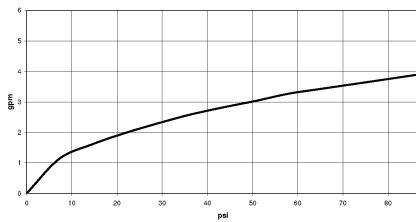

META SQUARE Single-lever mixer Pull-down with spray function - Brushed Platinum

META SQUARE

33 870 861

- 240mm projection
- pivotable spout 360°
- Optional swivel limiter available with swivel limiter set 12 823 970 90
- laminar and spray flow
- height of mixer 386 mm
- height up to laminar flow regulator 183 mm
- hole diameter 35 mm
- 2 x pressure hose with 3/8" cap nut
- 1800 mm metal shower hose
- sprayface with anti-scaling system
- max. flow 5.7 l/min at 3 bar flow pressure
- lead-free
- This product can help a building meet the requirements of Green Building Rating Systems, e.g. LEED®, BREEAM®, DGNB

Recommended miscellaneous

	Dispenser without rosette - Brushed Platinum	82 424 970-06
--	---	---------------

33 870 861

mm [inches]
1:5

Flow rate chart

Codes & Standards

California Energy
Commission
(CEC)

33 870 861