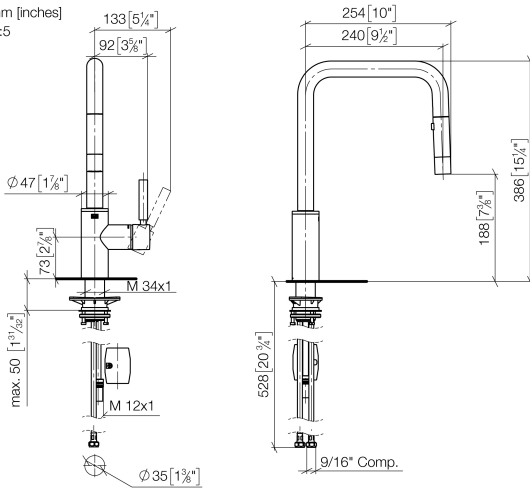

META SQUARE Single-lever mixer Pull-down with spray function - Brushed Platinum

META SQUARE

33 870 861

- 240mm projection
- pivotable spout 360°
- Optional swivel limiter available with swivel limiter set 12 823 970 90
- laminar and spray flow
- height of mixer 386 mm
- height up to laminar flow regulator 183 mm
- hole diameter 35 mm
- 2 x pressure hose with 3/8" cap nut
- 1800 mm metal shower hose
- sprayface with anti-scaling system
- max. flow 5.7 l/min at 3 bar flow pressure
- lead-free
- This product can help a building meet the requirements of Green Building Rating Systems, e.g. LEED®, BREEAM®, DGNB

Recommended miscellaneous

	Swivel limitation set -	12 823 970 90
--	--------------------------------	---------------

Recommended miscellaneous

	AIR SWITCH Control button - Brushed Platinum	10 713 970-06
--	---	---------------

Recommended miscellaneous

	Dispenser without rosette - Brushed Platinum	82 424 970-06
--	---	---------------

33 870 861

mm [inches]
1:5

Flow rate chart

Codes & Standards

California Energy
Commission
(CEC)

33 870 861

Spare parts list

No.	Item Number	Name	Quantity used	Delivery time
1	90 12 11 148 00-06	shower	1	10
2	04 30 02 120 00-85	hose	1	30
3	90 28 22 308 00-06	spout	1	-
Spare part can no longer be ordered, please order the replacement item				
4	09 28 10 160 90	ring	2	2
5	09 18 40 186 90	sleeve	1	2
6	90 15 05 064 05 90	cartridge	1	2
7	09 14 10 190 90	seal	1	2
8	09 28 30 030-06	cover	1	10
9	90 20 66 027 00-06	handle	1	10
10	04 30 11 040 00 90	fixing set	1	2
11	09 20 93 056 90	insert	1	2
12	04 30 04 103 00 90	hose	2	2
13	04 28 20 067 00 90	pipe	1	2
14	90 24 03 253 01 90	adaptor	1	2
15	04 21 50 010 00 90	accessories	1	2