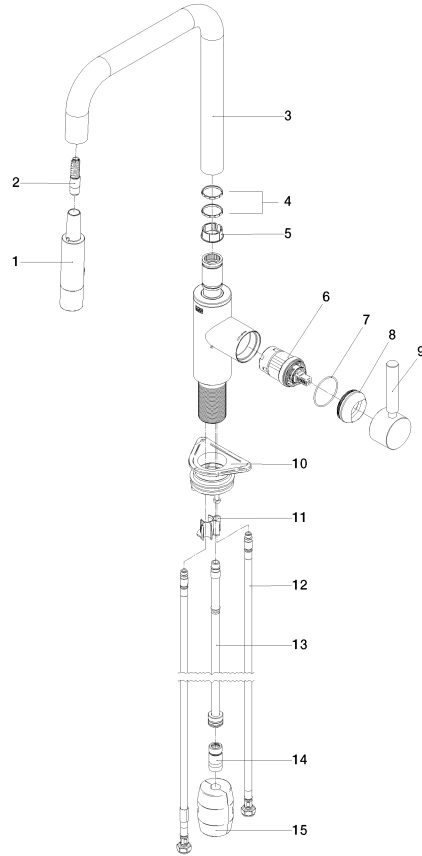

META SQUARE Single-lever mixer Pull-down with spray function - Brushed Platinum

META SQUARE

33 870 861

- 240mm projection
- pivotable spout 360°
- Optional swivel limiter available with swivel limiter set 12 823 970 90
- laminar and spray flow
- height of mixer 386 mm
- height up to laminar flow regulator 183 mm
- hole diameter 35 mm
- 2 x pressure hose with 3/8" cap nut
- 1800 mm metal shower hose
- sprayface with anti-scaling system
- max. flow 5.7 l/min at 3 bar flow pressure
- lead-free
- This product can help a building meet the requirements of Green Building Rating Systems, e.g. LEED®, BREEAM®, DGNB

Recommended miscellaneous

	Swivel limitation set -	12 823 970 90
--	--------------------------------	---------------

Recommended miscellaneous

	AIR SWITCH Control button - Brushed Platinum	10 713 970-06
--	---	---------------

Recommended miscellaneous

	Dispenser without rosette - Brushed Platinum	82 424 970-06
--	---	---------------

33 870 861

mm [inches]
1:5

Flow rate chart

Codes & Standards

California Energy
Commission
(CEC)

33 870 861

Spare parts list

No.	Item Number	Name	Quantity used	Delivery time
1	90 12 11 148 00-06	shower	1	10
2	04 30 02 120 00-85	hose	1	30
3	90 28 22 308 00-06	spout	1	-
Spare part can no longer be ordered, please order the replacement item				
4	09 28 10 160 90	ring	2	2
5	09 18 40 186 90	sleeve	1	2
6	90 15 05 064 05 90	cartridge	1	2
7	09 14 10 190 90	seal	1	2
8	09 28 30 030-06	cover	1	10
9	90 20 66 027 00-06	handle	1	10
10	04 30 11 040 00 90	fixing set	1	2
11	09 20 93 056 90	insert	1	2
12	04 30 04 103 00 90	hose	2	2
13	04 28 20 067 00 90	pipe	1	2
14	90 24 03 253 01 90	adaptor	1	2
15	04 21 50 010 00 90	accessories	1	2