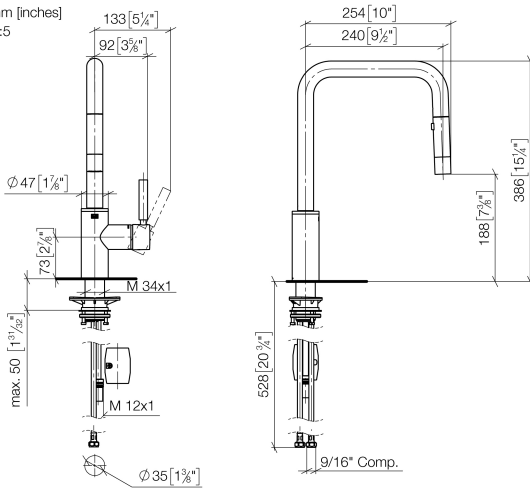

META SQUARE Single-lever mixer Pull-down with spray function - Durabronss (23kt Gold)

META SQUARE

33 870 861

- 240mm projection
- pivotable spout 360°
- Optional swivel limiter available with swivel limiter set 12 823 970 90
- laminar and spray flow
- height of mixer 386 mm
- height up to laminar flow regulator 183 mm
- hole diameter 35 mm
- 2 x pressure hose with 3/8" cap nut
- 1800 mm metal shower hose
- sprayface with anti-scaling system
- max. flow 5.7 l/min at 3 bar flow pressure
- lead-free
- This product can help a building meet the requirements of Green Building Rating Systems, e.g. LEED®, BREEAM®, DGNB

Recommended miscellaneous

	AIR SWITCH Control button - Durabronss (23kt Gold)	10 713 970-09
--	---	---------------

33 870 861

mm [inches]

1:5

Flow rate chart

Codes & Standards

California Energy
Commission
(CEC)

33 870 861

Spare parts list

No.	Item Number	Name	Quantity used	Delivery time
1	90 12 11 148 00-09	shower	1	-
Spare part can no longer be ordered, please order the replacement item				
2	04 30 02 120 00-85	hose	1	30
3	90 28 22 308 00-09	spout	1	-
Spare part can no longer be ordered, please order the replacement item				
4	09 28 10 160 90	ring	2	2
5	09 18 40 186 90	sleeve	1	2
6	90 15 05 064 05 90	cartridge	1	2
7	09 14 10 190 90	seal	1	2
8	09 28 30 030-09	cover	1	40
9	90 20 66 027 00-09	handle	1	40
10	04 30 11 040 00 90	fixing set	1	2
11	09 20 93 056 90	insert	1	2
12	04 30 04 103 00 90	hose	2	2
13	04 28 20 067 00 90	pipe	1	2
14	90 24 03 253 01 90	adaptor	1	2
15	04 21 50 010 00 90	accessories	1	2