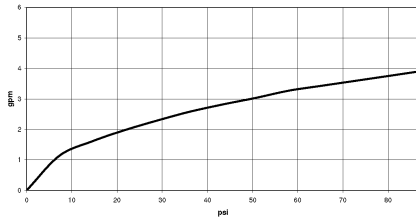

META SQUARE Single-lever mixer Pull-down with spray function - Durabronss (23kt Gold)

META SQUARE

33 870 861

- 240mm projection
- pivotable spout 360°
- Optional swivel limiter available with swivel limiter set 12 823 970 90
- laminar and spray flow
- height of mixer 386 mm
- height up to laminar flow regulator 183 mm
- hole diameter 35 mm
- 2 x pressure hose with 3/8" cap nut
- 1800 mm metal shower hose
- sprayface with anti-scaling system
- max. flow 5.7 l/min at 3 bar flow pressure
- lead-free
- This product can help a building meet the requirements of Green Building Rating Systems, e.g. LEED®, BREEAM®, DGNB

Recommended miscellaneous

	AIR SWITCH Control button - Durabronss (23kt Gold)	10 713 970-09
--	---	---------------

33 870 861

mm [inches]

1:5

Flow rate chart

Codes & Standards

California Energy
Commission
(CEC)