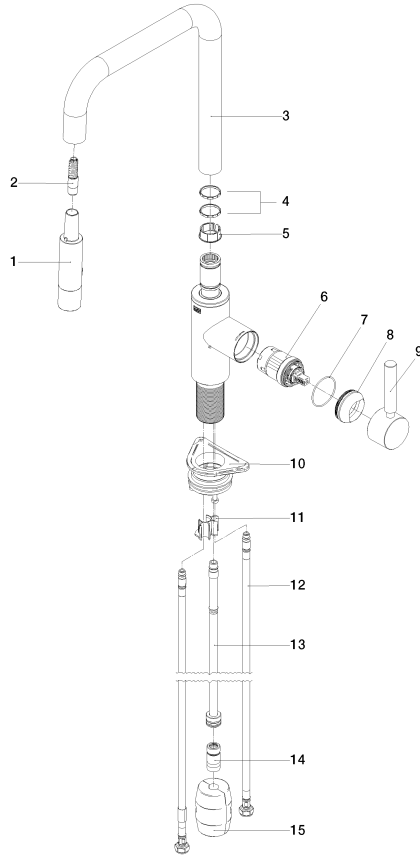

META SQUARE Single-lever mixer Pull-down with spray function - Durabronss (23kt Gold)

META SQUARE

33 870 861

- 240mm projection
- pivotable spout 360°
- Optional swivel limiter available with swivel limiter set 12 823 970 90
- laminar and spray flow
- height of mixer 386 mm
- height up to laminar flow regulator 183 mm
- hole diameter 35 mm
- 2 x pressure hose with 3/8" cap nut
- 1800 mm metal shower hose
- sprayface with anti-scaling system
- max. flow 5.7 l/min at 3 bar flow pressure
- lead-free
- This product can help a building meet the requirements of Green Building Rating Systems, e.g. LEED®, BREEAM®, DGNB

Recommended miscellaneous

	AIR SWITCH Control button - Durabronss (23kt Gold)	10 713 970-09
--	---	---------------

33 870 861

mm [inches]

1:5

Flow rate chart

Codes & Standards

California Energy
Commission
(CEC)

33 870 861

Spare parts list

No.	Item Number	Name	Quantity used	Delivery time
1	90 12 11 148 00-09	shower	1	-
Spare part can no longer be ordered, please order the replacement item				
2	04 30 02 120 00-85	hose	1	30
3	90 28 22 308 00-09	spout	1	-
Spare part can no longer be ordered, please order the replacement item				
4	09 28 10 160 90	ring	2	2
5	09 18 40 186 90	sleeve	1	2
6	90 15 05 064 05 90	cartridge	1	2
7	09 14 10 190 90	seal	1	2
8	09 28 30 030-09	cover	1	40
9	90 20 66 027 00-09	handle	1	40
10	04 30 11 040 00 90	fixing set	1	2
11	09 20 93 056 90	insert	1	2
12	04 30 04 103 00 90	hose	2	2
13	04 28 20 067 00 90	pipe	1	2
14	90 24 03 253 01 90	adaptor	1	2
15	04 21 50 010 00 90	accessories	1	2