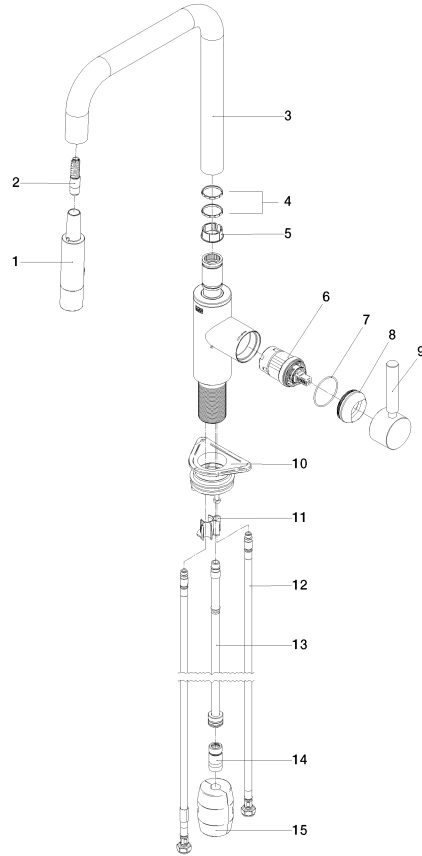

META SQUARE Single-lever mixer Pull-down with spray function - Dark Chrome

META SQUARE

33 870 861

- 240mm projection
- pivotable spout 360°
- Optional swivel limiter available with swivel limiter set 12 823 970 90
- laminar and spray flow
- height of mixer 386 mm
- height up to laminar flow regulator 183 mm
- hole diameter 35 mm
- 2 x pressure hose with 3/8" cap nut
- 1800 mm metal shower hose
- sprayface with anti-scaling system
- max. flow 5.7 l/min at 3 bar flow pressure
- lead-free
- This product can help a building meet the requirements of Green Building Rating Systems, e.g. LEED®, BREEAM®, DGNB

Recommended miscellaneous

Swivel limitation set -

12 823 970 90

Recommended miscellaneous

Dispenser without rosette - Dark Chrome

82 424 970-19

Recommended miscellaneous

AIR SWITCH Control button - Dark Chrome

10 713 970-19

33 870 861

mm [inches]
1:5

Flow rate chart

Codes & Standards

California Energy
Commission
(CEC)

33 870 861

Spare parts list

No.	Item Number	Name	Quantity used	Delivery time
1	90 12 11 148 00-19	shower	1	-
Spare part can no longer be ordered, please order the replacement item				
2	04 30 02 120 00-85	hose	1	30
3	90 28 22 308 00-19	spout	1	-
Spare part can no longer be ordered, please order the replacement item				
4	09 28 10 160 90	ring	2	2
5	09 18 40 186 90	sleeve	1	2
6	90 15 05 064 05 90	cartridge	1	2
7	09 14 10 190 90	seal	1	2
8	09 28 30 030-19	cover	1	60
9	90 20 66 027 00-19	handle	1	20
10	04 30 11 040 00 90	fixing set	1	2
11	09 20 93 056 90	insert	1	2
12	04 30 04 103 00 90	hose	2	2
13	04 28 20 067 00 90	pipe	1	2
14	90 24 03 253 01 90	adaptor	1	2
15	04 21 50 010 00 90	accessories	1	2