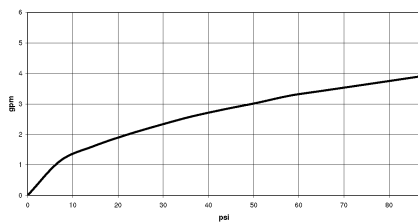

META SQUARE Single-lever mixer Pull-down with spray function - Dark Chrome

META SQUARE

33 870 861

- 240mm projection
- pivotable spout 360°
- Optional swivel limiter available with swivel limiter set 12 823 970 90
- laminar and spray flow
- height of mixer 386 mm
- height up to laminar flow regulator 183 mm
- hole diameter 35 mm
- 2 x pressure hose with 3/8" cap nut
- 1800 mm metal shower hose
- sprayface with anti-scaling system
- max. flow 5.7 l/min at 3 bar flow pressure
- lead-free
- This product can help a building meet the requirements of Green Building Rating Systems, e.g. LEED®, BREEAM®, DGNB

10 713 970-19

33 870 861

mm [inches]
1:5

Flow rate chart

Codes & Standards

California Energy
Commission
(CEC)

33 870 861

Spare parts list