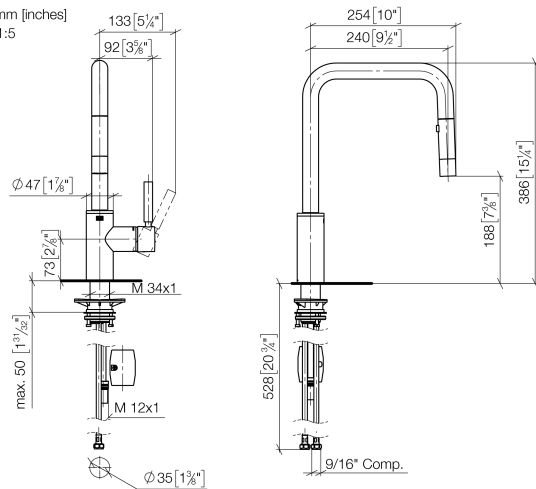

META SQUARE Single-lever mixer Pull-down with spray function - Dark Chrome

META SQUARE

33 870 861

- 240mm projection
- pivotable spout 360°
- Optional swivel limiter available with swivel limiter set 12 823 970 90
- laminar and spray flow
- height of mixer 386 mm
- height up to laminar flow regulator 183 mm
- hole diameter 35 mm
- 2 x pressure hose with 3/8" cap nut
- 1800 mm metal shower hose
- sprayface with anti-scaling system
- max. flow 5.7 l/min at 3 bar flow pressure
- lead-free
- This product can help a building meet the requirements of Green Building Rating Systems, e.g. LEED®, BREEAM®, DGNB

Recommended miscellaneous

Swivel limitation set -

12 823 970 90

Recommended miscellaneous

Dispenser without rosette - Dark Chrome

82 424 970-19

Recommended miscellaneous

AIR SWITCH Control button - Dark Chrome

10 713 970-19

33 870 861

mm [inches]
1:5

Flow rate chart

Codes & Standards

California Energy
Commission
(CEC)

33 870 861

Spare parts list

No.	Item Number	Name	Quantity used	Delivery time
1	90 12 11 148 00-19	shower	1	-
Spare part can no longer be ordered, please order the replacement item				
2	04 30 02 120 00-85	hose	1	30
3	90 28 22 308 00-19	spout	1	-
Spare part can no longer be ordered, please order the replacement item				
4	09 28 10 160 90	ring	2	2
5	09 18 40 186 90	sleeve	1	2
6	90 15 05 064 05 90	cartridge	1	2
7	09 14 10 190 90	seal	1	2
8	09 28 30 030-19	cover	1	60
9	90 20 66 027 00-19	handle	1	20
10	04 30 11 040 00 90	fixing set	1	2
11	09 20 93 056 90	insert	1	2
12	04 30 04 103 00 90	hose	2	2
13	04 28 20 067 00 90	pipe	1	2
14	90 24 03 253 01 90	adaptor	1	2
15	04 21 50 010 00 90	accessories	1	2