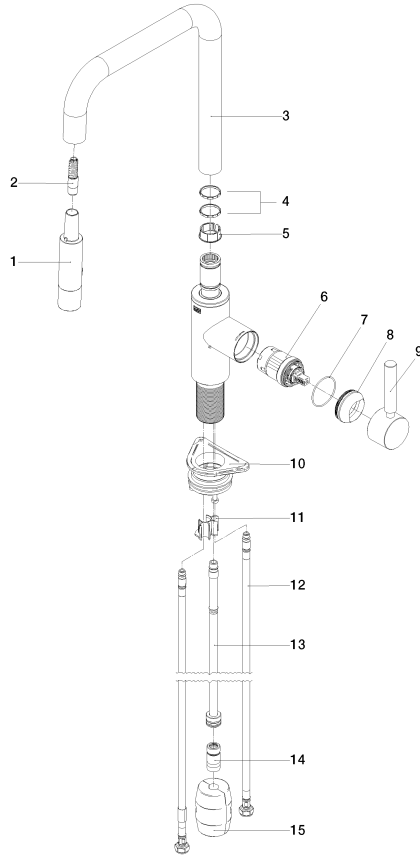

33 870 861

- 240mm projection
- pivotable spout 360°
- Optional swivel limiter available with swivel limiter set 12 823 970 90
- laminar and spray flow
- height of mixer 386 mm
- height up to laminar flow regulator 183 mm
- hole diameter 35 mm
- 2 x pressure hose with 3/8" cap nut
- 1800 mm metal shower hose
- sprayface with anti-scaling system
- max. flow 5.7 l/min at 3 bar flow pressure
- lead-free
- This product can help a building meet the requirements of Green Building Rating Systems, e.g. LEED®, BREEAM®, DGNB

# META SQUARE Single-lever mixer Pull-down with spray function - Matte Black

META SQUARE

33 870 861

## Flow rate chart

## Codes & Standards

California Energy  
Commission  
(CEC)

33 870 861

**Spare parts list**

No.	Item Number	Name	Quantity used	Delivery time
1	90 12 11 148 00-33	shower	1	30
2	04 30 02 120 00-85	hose	1	30
3	90 28 22 308 00-33	spout	1	-
Spare part can no longer be ordered, please order the replacement item				
4	09 28 10 160 90	ring	2	2
5	09 18 40 186 90	sleeve	1	2
6	90 15 05 064 05 90	cartridge	1	2
7	09 14 10 190 90	seal	1	2
8	09 28 30 030-33	cover	1	2
9	90 20 66 027 00-33	handle	1	30
10	04 30 11 040 00 90	fixing set	1	2
11	09 20 93 056 90	insert	1	2
12	04 30 04 103 00 90	hose	2	2
13	04 28 20 067 00 90	pipe	1	2
14	90 24 03 253 01 90	adaptor	1	2
15	04 21 50 010 00 90	accessories	1	2