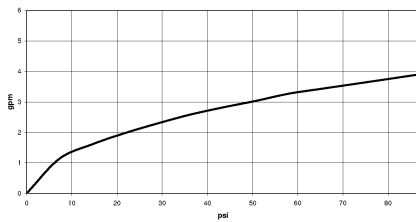

33 870 861

- 240mm projection
- pivotable spout 360°
- Optional swivel limiter available with swivel limiter set 12 823 970 90
- laminar and spray flow
- height of mixer 386 mm
- height up to laminar flow regulator 183 mm
- hole diameter 35 mm
- 2 x pressure hose with 3/8" cap nut
- 1800 mm metal shower hose
- sprayface with anti-scaling system
- max. flow 5.7 l/min at 3 bar flow pressure
- lead-free
- This product can help a building meet the requirements of Green Building Rating Systems, e.g. LEED®, BREEAM®, DGNB

## Flow rate chart