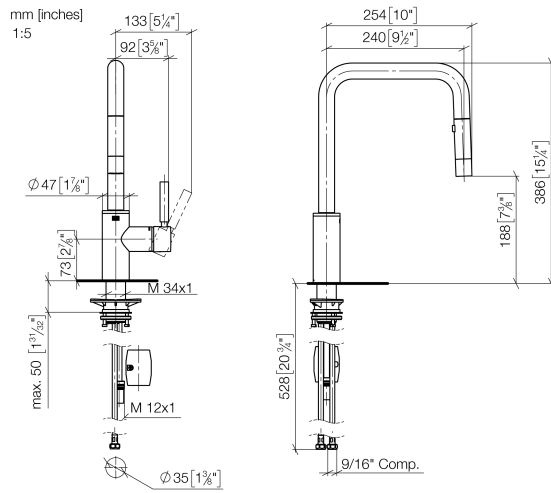

33 870 861

- 240mm projection
- pivotable spout 360°
- Optional swivel limiter available with swivel limiter set 12 823 970 90
- laminar and spray flow
- height of mixer 386 mm
- height up to laminar flow regulator 183 mm
- hole diameter 35 mm
- 2 x pressure hose with 3/8" cap nut
- 1800 mm metal shower hose
- sprayface with anti-scaling system
- max. flow 5.7 l/min at 3 bar flow pressure
- lead-free
- This product can help a building meet the requirements of Green Building Rating Systems, e.g. LEED®, BREEAM®, DGNB

# META SQUARE Single-lever mixer Pull-down with spray function - Matte Black

META SQUARE

33 870 861

## Codes & Standards

California Energy  
Commission  
(CEC)

33 870 861

**Spare parts list**

No.	Item Number	Name	Quantity used	Delivery time
1	90 12 11 148 00-33	shower	1	30
2	04 30 02 120 00-85	hose	1	30
3	90 28 22 308 00-33	spout	1	-
Spare part can no longer be ordered, please order the replacement item				
4	09 28 10 160 90	ring	2	2
5	09 18 40 186 90	sleeve	1	2
6	90 15 05 064 05 90	cartridge	1	2
7	09 14 10 190 90	seal	1	2
8	09 28 30 030-33	cover	1	2
9	90 20 66 027 00-33	handle	1	30
10	04 30 11 040 00 90	fixing set	1	2
11	09 20 93 056 90	insert	1	2
12	04 30 04 103 00 90	hose	2	2
13	04 28 20 067 00 90	pipe	1	2
14	90 24 03 253 01 90	adaptor	1	2
15	04 21 50 010 00 90	accessories	1	2