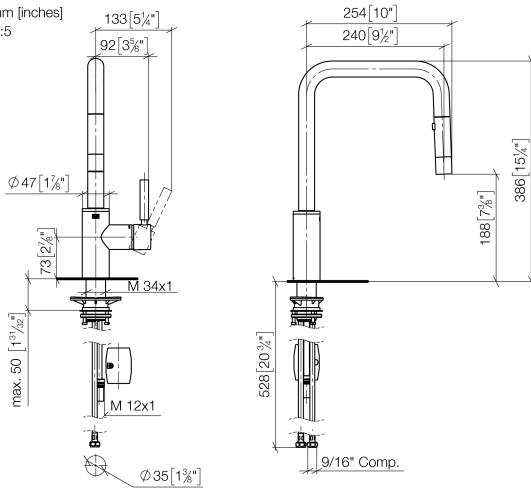

META SQUARE Single-lever mixer Pull-down with spray function - Champagne (22kt Gold)

META SQUARE

33 870 861

- 240mm projection
- pivotable spout 360°
- Optional swivel limiter available with swivel limiter set 12 823 970 90
- laminar and spray flow
- height of mixer 386 mm
- height up to laminar flow regulator 183 mm
- hole diameter 35 mm
- 2 x pressure hose with 3/8" cap nut
- 1800 mm metal shower hose
- sprayface with anti-scaling system
- max. flow 5.7 l/min at 3 bar flow pressure
- lead-free
- This product can help a building meet the requirements of Green Building Rating Systems, e.g. LEED®, BREEAM®, DGNB

82 424 970-47

META SQUARE Single-lever mixer Pull-down with spray function - Champagne META SQUARE (22kt Gold)

33 870 861

mm [inches]

1:5

Flow rate chart

Codes & Standards

California Energy
Commission
(CEC)

33 870 861

Spare parts list

No.	Item Number	Name	Quantity used	Delivery time
1	90 12 11 148 00-47	shower	1	-
Spare part can no longer be ordered, please order the replacement item				
2	04 30 02 120 00-85	hose	1	30
3	90 28 22 308 00-47	spout	1	-
Spare part can no longer be ordered, please order the replacement item				
4	09 28 10 160 90	ring	2	2
5	09 18 40 186 90	sleeve	1	2
6	90 15 05 064 05 90	cartridge	1	2
7	09 14 10 190 90	seal	1	2
8	09 28 30 030-47	cover	1	60
9	90 20 66 027 00-47	handle	1	30
10	04 30 11 040 00 90	fixing set	1	2
11	09 20 93 056 90	insert	1	2
12	04 30 04 103 00 90	hose	2	2
13	04 28 20 067 00 90	pipe	1	2
14	90 24 03 253 01 90	adaptor	1	2
15	04 21 50 010 00 90	accessories	1	2