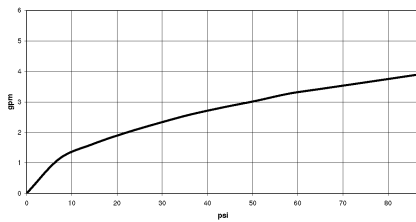

META SQUARE Single-lever mixer Pull-down with spray function - Champagne (22kt Gold)

META SQUARE

33 870 861

- 240mm projection
- pivotable spout 360°
- Optional swivel limiter available with swivel limiter set 12 823 970 90
- laminar and spray flow
- height of mixer 386 mm
- height up to laminar flow regulator 183 mm
- hole diameter 35 mm
- 2 x pressure hose with 3/8" cap nut
- 1800 mm metal shower hose
- sprayface with anti-scaling system
- max. flow 5.7 l/min at 3 bar flow pressure
- lead-free
- This product can help a building meet the requirements of Green Building Rating Systems, e.g. LEED®, BREEAM®, DGNB

82 424 970-47

META SQUARE Single-lever mixer Pull-down with spray function - Champagne META SQUARE (22kt Gold)

33 870 861

mm [inches]

1:5

Flow rate chart

Codes & Standards

California Energy
Commission
(CEC)