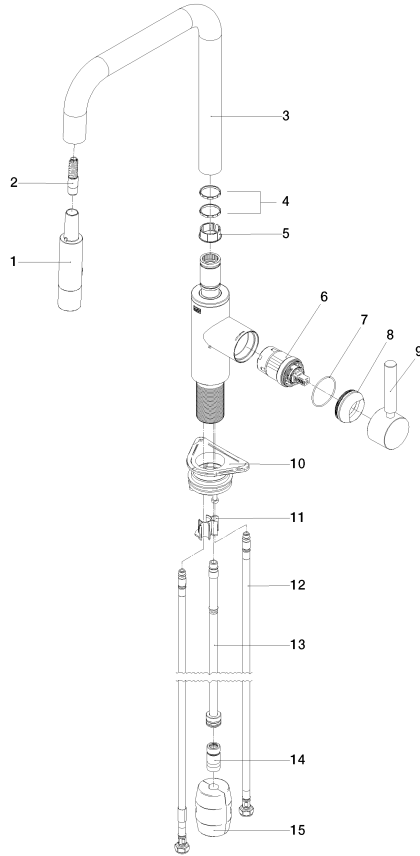

META SQUARE Single-lever mixer Pull-down with spray function - Champagne (22kt Gold)

META SQUARE

33 870 861

- 240mm projection
- pivotable spout 360°
- Optional swivel limiter available with swivel limiter set 12 823 970 90
- laminar and spray flow
- height of mixer 386 mm
- height up to laminar flow regulator 183 mm
- hole diameter 35 mm
- 2 x pressure hose with 3/8" cap nut
- 1800 mm metal shower hose
- sprayface with anti-scaling system
- max. flow 5.7 l/min at 3 bar flow pressure
- lead-free
- This product can help a building meet the requirements of Green Building Rating Systems, e.g. LEED®, BREEAM®, DGNB

82 424 970-47

META SQUARE Single-lever mixer Pull-down with spray function - Champagne META SQUARE (22kt Gold)

33 870 861

mm [inches]

1:5

Flow rate chart

Codes & Standards

California Energy
Commission
(CEC)

33 870 861

Spare parts list

No.	Item Number	Name	Quantity used	Delivery time
1	90 12 11 148 00-47	shower	1	-
Spare part can no longer be ordered, please order the replacement item				
2	04 30 02 120 00-85	hose	1	30
3	90 28 22 308 00-47	spout	1	-
Spare part can no longer be ordered, please order the replacement item				
4	09 28 10 160 90	ring	2	2
5	09 18 40 186 90	sleeve	1	2
6	90 15 05 064 05 90	cartridge	1	2
7	09 14 10 190 90	seal	1	2
8	09 28 30 030-47	cover	1	60
9	90 20 66 027 00-47	handle	1	30
10	04 30 11 040 00 90	fixing set	1	2
11	09 20 93 056 90	insert	1	2
12	04 30 04 103 00 90	hose	2	2
13	04 28 20 067 00 90	pipe	1	2
14	90 24 03 253 01 90	adaptor	1	2
15	04 21 50 010 00 90	accessories	1	2