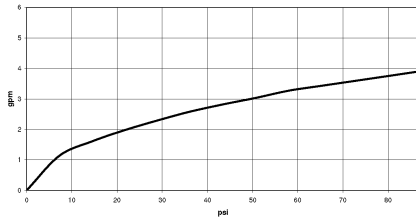

**META SQUARE Single-lever mixer Pull-down with spray function - Brushed Chrome**

META SQUARE

33 870 861

- 240mm projection
- pivotable spout 360°
- Optional swivel limiter available with swivel limiter set 12 823 970 90
- laminar and spray flow
- height of mixer 386 mm
- height up to laminar flow regulator 183 mm
- hole diameter 35 mm
- 2 x pressure hose with 3/8" cap nut
- 1800 mm metal shower hose
- sprayface with anti-scaling system
- max. flow 5.7 l/min at 3 bar flow pressure
- lead-free
- This product can help a building meet the requirements of Green Building Rating Systems, e.g. LEED®, BREEAM®, DGNB

# META SQUARE Single-lever mixer Pull-down with spray function - Brushed Chrome

META SQUARE

33 870 861

mm [inches]

1:5

## Flow rate chart