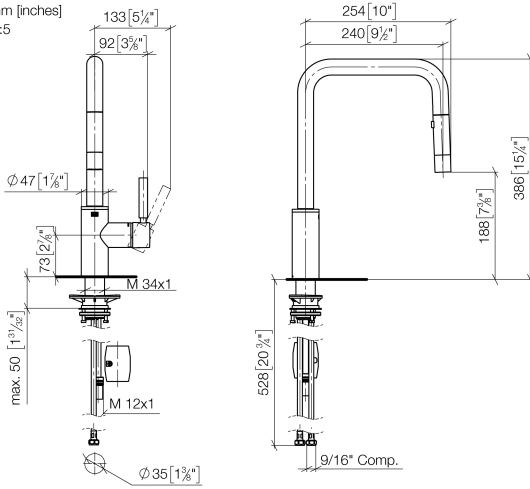

**META SQUARE Single-lever mixer Pull-down with spray function - Brushed Chrome**

META SQUARE

33 870 861

- 240mm projection
- pivotable spout 360°
- Optional swivel limiter available with swivel limiter set 12 823 970 90
- laminar and spray flow
- height of mixer 386 mm
- height up to laminar flow regulator 183 mm
- hole diameter 35 mm
- 2 x pressure hose with 3/8" cap nut
- 1800 mm metal shower hose
- sprayface with anti-scaling system
- max. flow 5.7 l/min at 3 bar flow pressure
- lead-free
- This product can help a building meet the requirements of Green Building Rating Systems, e.g. LEED®, BREEAM®, DGNB

# META SQUARE Single-lever mixer Pull-down with spray function - Brushed Chrome

META SQUARE

33 870 861

mm [inches]

1:5

## Flow rate chart

## Codes & Standards

California Energy  
Commission  
(CEC)

33 870 861

**Spare parts list**

No.	Item Number	Name	Quantity used	Delivery time
1	90 12 11 148 00-93	shower	1	20
2	04 30 02 120 00-85	hose	1	30
3	90 28 22 308 00-93	spout	1	-
Spare part can no longer be ordered, please order the replacement item				
4	09 28 10 160 90	ring	2	2
5	09 18 40 186 90	sleeve	1	2
6	90 15 05 064 05 90	cartridge	1	2
7	09 14 10 190 90	seal	1	2
8	09 28 30 030-93	cover	1	60
9	90 20 66 027 00-93	handle	1	20
10	04 30 11 040 00 90	fixing set	1	2
11	09 20 93 056 90	insert	1	2
12	04 30 04 103 00 90	hose	2	2
13	04 28 20 067 00 90	pipe	1	2
14	90 24 03 253 01 90	adaptor	1	2
15	04 21 50 010 00 90	accessories	1	2