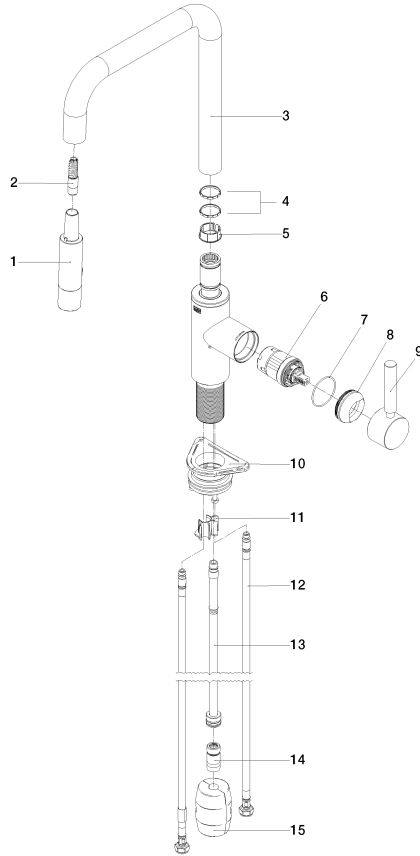

**META SQUARE Single-lever mixer Pull-down with spray function - Brushed Chrome**

META SQUARE

33 870 861

- 240mm projection
- pivotable spout 360°
- Optional swivel limiter available with swivel limiter set 12 823 970 90
- laminar and spray flow
- height of mixer 386 mm
- height up to laminar flow regulator 183 mm
- hole diameter 35 mm
- 2 x pressure hose with 3/8" cap nut
- 1800 mm metal shower hose
- sprayface with anti-scaling system
- max. flow 5.7 l/min at 3 bar flow pressure
- lead-free
- This product can help a building meet the requirements of Green Building Rating Systems, e.g. LEED®, BREEAM®, DGNB

# META SQUARE Single-lever mixer Pull-down with spray function - Brushed Chrome

META SQUARE

33 870 861

mm [inches]

1:5

## Flow rate chart

## Codes & Standards

California Energy  
Commission  
(CEC)

33 870 861

**Spare parts list**

No.	Item Number	Name	Quantity used	Delivery time
1	90 12 11 148 00-93	shower	1	20
2	04 30 02 120 00-85	hose	1	30
3	90 28 22 308 00-93	spout	1	-
Spare part can no longer be ordered, please order the replacement item				
4	09 28 10 160 90	ring	2	2
5	09 18 40 186 90	sleeve	1	2
6	90 15 05 064 05 90	cartridge	1	2
7	09 14 10 190 90	seal	1	2
8	09 28 30 030-93	cover	1	60
9	90 20 66 027 00-93	handle	1	20
10	04 30 11 040 00 90	fixing set	1	2
11	09 20 93 056 90	insert	1	2
12	04 30 04 103 00 90	hose	2	2
13	04 28 20 067 00 90	pipe	1	2
14	90 24 03 253 01 90	adaptor	1	2
15	04 21 50 010 00 90	accessories	1	2